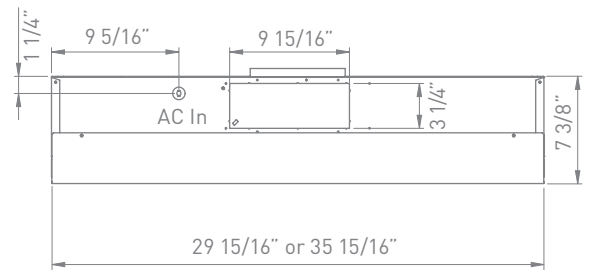

MODEL	SIZE	INTERNAL BLOWER		IN-LINE/EXTERNAL	
		Min.-Max. CFM	Min.-Max. Sones	Min.-Max. CFM	Min.-Max. Sones
ZTE-E30AS	30"	210 - 400	2 - 5	NA	NA
ZTE-E36AS	36"	210 - 400	2 - 5	NA	NA
ZTE-E30AS290	30"	120 - 290	1.1 - 3.2	NA	NA
ZTE-E36AS290	36"	120 - 290	1.1 - 3.2	NA	NA

**TERAZZO UNDER-CABINET | EUROPA CLASSICS**

<b>SIZE</b>	
ZTE-E30AS / ZTE-E30AS290	30"
ZTE-E36AS / ZTE-E36AS290	36"
<b>PERFORMANCE</b>	
INTERNAL, MIN.-MAX. BLOWER CFM	
ZTE-E30AS / ZTE-E36AS	210 - 400
ZTE-E30AS290 / ZTE-E36AS290	120 - 290
INTERNAL, MIN.-MAX. SONES	
ZTE-E30AS / ZTE-E36AS	2 - 5
ZTE-E30AS290 / ZTE-E36AS290	1.1 - 3.2
<b>COLOR</b>	
STAINLESS STEEL	SS
<b>FEATURES</b>	
CONTROLS	Mechanical Slide
SPEED LEVELS	3
AUTO DELAY-OFF	No
LIGHTING	Halogen, 50W x2
DUAL LEVEL LIGHTING	Yes
FILTERS	Aluminum Mesh
RECIRCULATING OPTION	Yes
EXTENSION DUCT COVER OPTION	NA
<b>DUCT SPECIFICATIONS</b>	
VERTICAL - INTERNAL	7" or 3 1/4" x 10"
HORIZONTAL - INTERNAL	3 1/4" x 10"
<b>AC INPUT</b>	
	120V - 60Hz
<b>AC POWER</b>	
ZTE-E30AS / ZTE-E36AS	Max. 207W at 1.7A
ZTE-E30AS290 / ZTE-E36AS290	Max. 186W at 1.55A
<b>OPTIONAL ACCESSORIES</b>	
RECIRCULATING KIT	ZRC-0200
<b>MOUNTING HEIGHT*</b>	
	24" - 32"

TOP

SIDE

BACK

\*Mounting height refers to distance between top of cooking surface and bottom of hood.