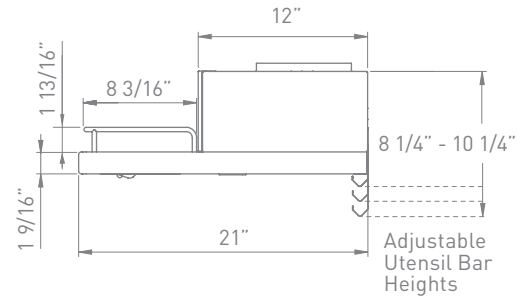

MODEL	SIZE	INTERNAL BLOWER		IN-LINE/EXTERNAL	
		Min.-Max. CFM	Min.-Max. Sones	Min.-Max. CFM	Min.-Max. Sones
ZTE-E30AS	30"	210 - 400	2 - 5	NA	NA
ZTE-E36AS	36"	210 - 400	2 - 5	NA	NA
ZTE-E30AS290	30"	120 - 290	1.1 - 3.2	NA	NA
ZTE-E36AS290	36"	120 - 290	1.1 - 3.2	NA	NA

**TERAZZO UNDER-CABINET | EUROPA CLASSICS**

<b>SIZE</b>	
ZTE-E30AS / ZTE-E30AS290	30"
ZTE-E36AS / ZTE-E36AS290	36"
<b>PERFORMANCE</b>	
INTERNAL, MIN.-MAX. BLOWER CFM	
ZTE-E30AS / ZTE-E36AS	210 - 400
ZTE-E30AS290 / ZTE-E36AS290	120 - 290
INTERNAL, MIN.-MAX. SONES	
ZTE-E30AS / ZTE-E36AS	2 - 5
ZTE-E30AS290 / ZTE-E36AS290	1.1 - 3.2
<b>COLOR</b>	
STAINLESS STEEL	SS
<b>FEATURES</b>	
CONTROLS	Mechanical Slide
SPEED LEVELS	3
AUTO DELAY-OFF	No
LIGHTING	Halogen, 50W x2
DUAL LEVEL LIGHTING	Yes
FILTERS	Aluminum Mesh
RECIRCULATING OPTION	Yes
EXTENSION DUCT COVER OPTION	NA
<b>DUCT SPECIFICATIONS</b>	
VERTICAL - INTERNAL	7" or 3 1/4" x 10"
HORIZONTAL - INTERNAL	3 1/4" x 10"
<b>AC INPUT</b>	
	120V - 60Hz
<b>AC POWER</b>	
ZTE-E30AS / ZTE-E36AS	Max. 207W at 1.7A
ZTE-E30AS290 / ZTE-E36AS290	Max. 186W at 1.55A
<b>OPTIONAL ACCESSORIES</b>	
RECIRCULATING KIT	ZRC-0200
<b>MOUNTING HEIGHT*</b>	
	24" - 32"

TOP

SIDE

BACK

\*Mounting height refers to distance between top of cooking surface and bottom of hood.