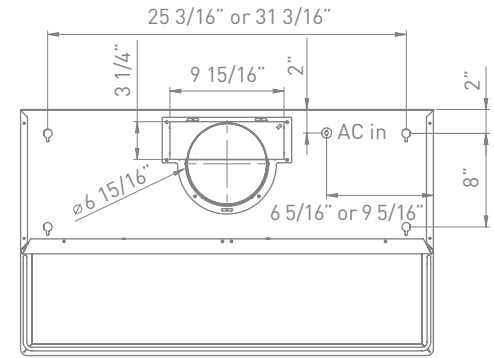

# TERAZZO under-cabinet

Terazzo comes to the party bearing gifts of style, convenience and innovation. Starting with its 12-inch cabinet mounting-depth and the ingenious terraced display rack, Terazzo makes a perfect addition to any kitchen. Did we mention it also comes with an adjustable utensil rail to help keep your cooking tools within reach?

MODEL	SIZE	INTERNAL BLOWER		IN-LINE/EXTERNAL	
		Min.-Max. CFM	Min.-Max. Sones	Min.-Max. CFM	Min.-Max. Sones
ZTE-E30AS	30"	210 - 400	2 - 5	NA	NA
ZTE-E36AS	36"	210 - 400	2 - 5	NA	NA
ZTE-E30AS290	30"	120 - 290	1.1 - 3.2	NA	NA
ZTE-E36AS290	36"	120 - 290	1.1 - 3.2	NA	NA

**TERAZZO UNDER-CABINET | EUROPA CLASSICS**

<b>SIZE</b>	
ZTE-E30AS / ZTE-E30AS290	30"
ZTE-E36AS / ZTE-E36AS290	36"
<b>PERFORMANCE</b>	
INTERNAL, MIN.-MAX. BLOWER CFM	
ZTE-E30AS / ZTE-E36AS	210 - 400
ZTE-E30AS290 / ZTE-E36AS290	120 - 290
INTERNAL, MIN.-MAX. SONES	
ZTE-E30AS / ZTE-E36AS	2 - 5
ZTE-E30AS290 / ZTE-E36AS290	1.1 - 3.2
<b>COLOR</b>	
STAINLESS STEEL	SS
<b>FEATURES</b>	
CONTROLS	Mechanical Slide
SPEED LEVELS	3
AUTO DELAY-OFF	No
LIGHTING	Halogen, 50W x2
DUAL LEVEL LIGHTING	Yes
FILTERS	Aluminum Mesh
RECIRCULATING OPTION	Yes
EXTENSION DUCT COVER OPTION	NA
<b>DUCT SPECIFICATIONS</b>	
VERTICAL - INTERNAL	7" or 3 1/4" x 10"
HORIZONTAL - INTERNAL	3 1/4" x 10"
<b>AC INPUT</b>	
	120V - 60Hz
<b>AC POWER</b>	
ZTE-E30AS / ZTE-E36AS	Max. 207W at 1.7A
ZTE-E30AS290 / ZTE-E36AS290	Max. 186W at 1.55A
<b>OPTIONAL ACCESSORIES</b>	
RECIRCULATING KIT	ZRC-0200
<b>MOUNTING HEIGHT*</b>	
	24" - 32"

TOP

SIDE

BACK

\*Mounting height refers to distance between top of cooking surface and bottom of hood.