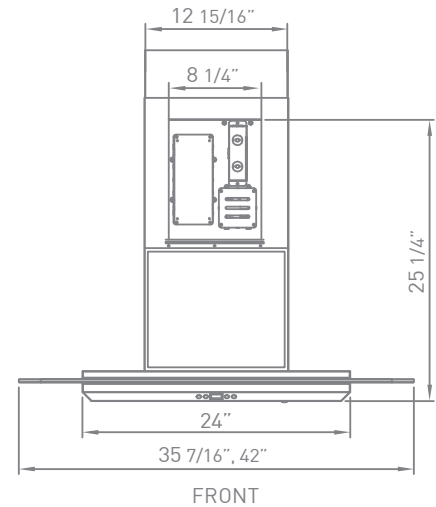

ACT is a feature built into all Zephyr hoods with DCBL Suppression System™ technology allowing you to limit the maximum blower CFM to meet local code requirements.

SIZE	
ZVN-M90AG	36"
ZVN-E42AG	42"
PERFORMANCE	
INTERNAL, MIN.-MAX. BLOWER CFM	250 - 715
INTERNAL, MIN.-MAX. SONES	0.8 - 5.8
COLOR	
STAINLESS STEEL	SS w/Glass
FEATURES	
ACT	Yes
CONTROLS	Electronic LCD
SPEED LEVELS	5 + Burst
AUTO DELAY-OFF	Yes
LIGHTING	Bloom™ HD LED 3W x 4
DUAL LEVEL LIGHTING	Yes
LED ILLUMINATED GLASS	Yes; Cloud White, Deep Blue, & Amber
FILTERS	Aluminum Mesh x 1
RECIRCULATING OPTION	Yes
EXTENSION DUCT COVER OPTION	Yes, Up to 12' Ceiling
DUCT SPECIFICATIONS	
VERTICAL - INTERNAL	8" Round
HORIZONTAL - INTERNAL	NA
AC INPUT	
	120V - 60Hz
AC POWER	
	Max. 230W at 3.5A
OPTIONAL ACCESSORIES	
RECIRCULATING KIT	ZRC-00VN
EXTENSION DUCT COVER	Z1C-00VN
UNIVERSAL MAKE-UP AIR DAMPER	MUA008A
MOUNTING HEIGHT*	
	26" - 34"
WARRANTY	
	3 Years Parts, 1 Year Labor