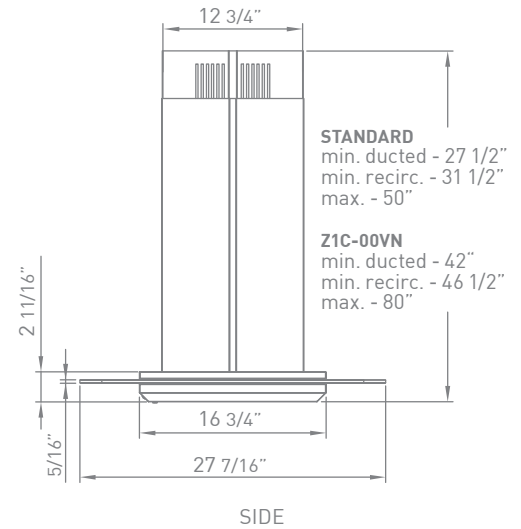

ACT is a feature built into all Zephyr hoods with DCBL Suppression System™ technology allowing you to limit the maximum blower CFM to meet local code requirements.

SIZE	
ZVN-M90AG	36"
ZVN-E42AG	42"
PERFORMANCE	
INTERNAL, MIN.-MAX. BLOWER CFM	250 - 715
INTERNAL, MIN.-MAX. SONES	0.8 - 5.8
COLOR	
STAINLESS STEEL	SS w/Glass
FEATURES	
ACT	Yes
CONTROLS	Electronic LCD
SPEED LEVELS	5 + Burst
AUTO DELAY-OFF	Yes
LIGHTING	Bloom™ HD LED 3W x 4
DUAL LEVEL LIGHTING	Yes
LED ILLUMINATED GLASS	Yes; Cloud White, Deep Blue, & Amber
FILTERS	Aluminum Mesh x 1
RECIRCULATING OPTION	Yes
EXTENSION DUCT COVER OPTION	Yes, Up to 12' Ceiling
DUCT SPECIFICATIONS	
VERTICAL - INTERNAL	8" Round
HORIZONTAL - INTERNAL	NA
AC INPUT	
	120V - 60Hz
AC POWER	
	Max. 230W at 3.5A
OPTIONAL ACCESSORIES	
RECIRCULATING KIT	ZRC-00VN
EXTENSION DUCT COVER	Z1C-00VN
UNIVERSAL MAKE-UP AIR DAMPER	MUA008A
MOUNTING HEIGHT*	
	26" - 34"
WARRANTY	
	3 Years Parts, 1 Year Labor

Specifications subject to change, check zephyronline.com for up-to-date information.

		CEILING HEIGHT		8'	8.5'	9'	9.5'	10'	10.5'	11'	12'
STANDARD DUCT COVER	Ducted Mounting Height*	26"-32.5"	26"-34"	26"-34"	28"-34"	34"-34"	NA	NA	NA	NA	NA
	Recirc. Mounting Height*	26"-28.5"	26"-34"	26"-34"	28"-34"	34"-34"	NA	NA	NA	NA	NA
EXTENSION DUCT COVER	Ducted Mounting Height*	NA	NA	26"-30"	26"-34"	26"-34"	26"-34"	26"-34"	26"-34"	26"-34"	28"-34"
	Recirc. Mounting Height*	NA	NA	NA	26"-31.5"	26"-34"	26"-34"	26"-34"	26"-34"	26"-34"	28"-34"

*Mounting height refers to distance between top of a 36" tall cooking surface and bottom of hood.

All Next Generation Europa range hoods are equipped with DCBL Suppression™ technology, including Bloom™ HD LED light bulbs. To learn more, visit us at zephyronline.com.