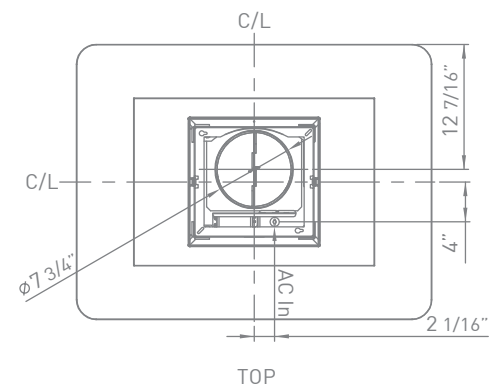

ACT is a feature built into all Zephyr hoods with DCBL Suppression System™ technology allowing you to limit the maximum blower CFM to meet local code requirements.

SIZE	
ZVN-M90AG	36"
ZVN-E42AG	42"
PERFORMANCE	
INTERNAL, MIN.-MAX. BLOWER CFM	250 - 715
INTERNAL, MIN.-MAX. SONES	0.8 - 5.8
COLOR	
STAINLESS STEEL	SS w/Glass
FEATURES	
ACT	Yes
CONTROLS	Electronic LCD
SPEED LEVELS	5 + Burst
AUTO DELAY-OFF	Yes
LIGHTING	Bloom™ HD LED 3W x 4
DUAL LEVEL LIGHTING	Yes
LED ILLUMINATED GLASS	Yes; Cloud White, Deep Blue, & Amber
FILTERS	Aluminum Mesh x 1
RECIRCULATING OPTION	Yes
EXTENSION DUCT COVER OPTION	Yes, Up to 12' Ceiling
DUCT SPECIFICATIONS	
VERTICAL - INTERNAL	8" Round
HORIZONTAL - INTERNAL	NA
AC INPUT	
	120V - 60Hz
AC POWER	
	Max. 230W at 3.5A
OPTIONAL ACCESSORIES	
RECIRCULATING KIT	ZRC-00VN
EXTENSION DUCT COVER	Z1C-00VN
UNIVERSAL MAKE-UP AIR DAMPER	MUA008A
MOUNTING HEIGHT*	
	26" - 34"
WARRANTY	
	3 Years Parts, 1 Year Labor

Specifications subject to change, check zephyronline.com for up-to-date information.

		CEILING HEIGHT		8'	8.5'	9'	9.5'	10'	10.5'	11'	12'
STANDARD DUCT COVER	Ducted Mounting Height*	26"-32.5"	26"-34"	26"-34"	28"-34"	34"-34"	NA	NA	NA	NA	NA
	Recirc. Mounting Height*	26"-28.5"	26"-34"	26"-34"	28"-34"	34"-34"	NA	NA	NA	NA	NA
EXTENSION DUCT COVER	Ducted Mounting Height*	NA	NA	26"-30"	26"-34"	26"-34"	26"-34"	26"-34"	26"-34"	26"-34"	28"-34"
	Recirc. Mounting Height*	NA	NA	NA	26"-31.5"	26"-34"	26"-34"	26"-34"	26"-34"	26"-34"	28"-34"