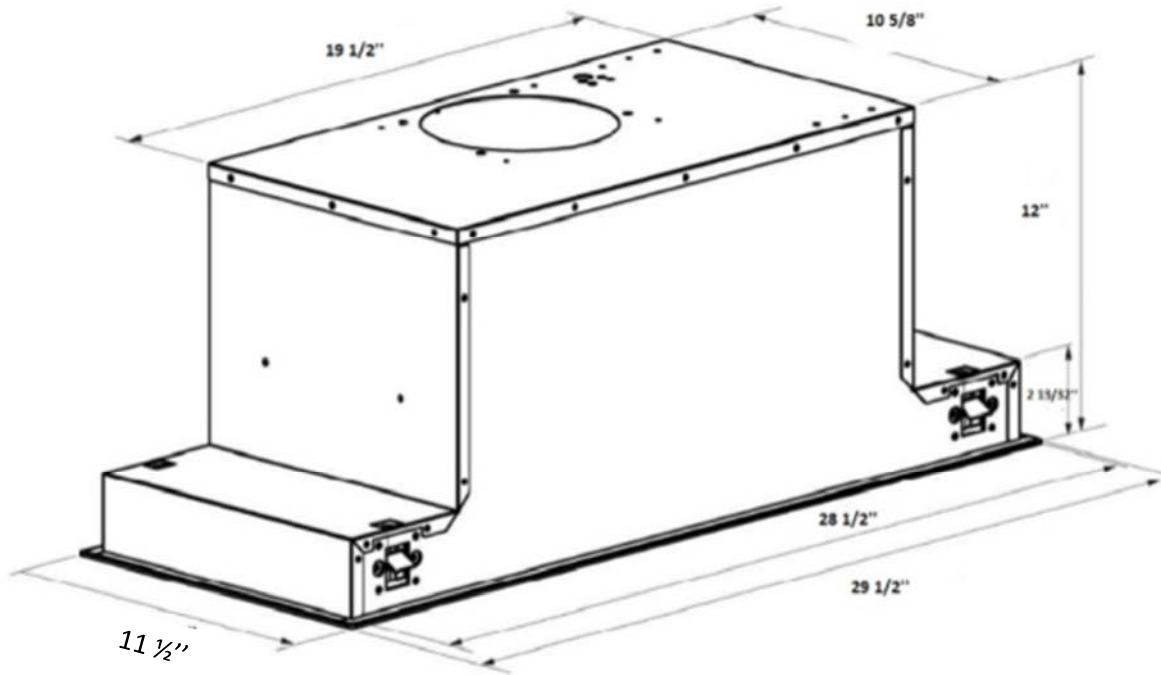

Model	
Model	AVD-306PSB
Features	
Control	Soft touch with LED display
Lighting	2 LED strips, 1.5W (included)
Blower type	600 CFM, 5-speed
Filter type	1 aluminum reinforced micro-hole filter (included)
Duct transition	6" Round (Top)
Ducting	Ducted
Electrical Requirements	
Electrical requirements	120V/ 60Hz/ 3.7 Amps
Dimensions	
Dimensions	29 1/2" (W) x 12" (D) x 11 1/2" (H)
Warranty	
1-year Warranty	Parts and labour, in-home service

Dimensions

Installation

A	Floor to ceiling height	variable
B	Floor to counter top height (standard)	36"
C	Recommended height between cooking surface and bottom of the hood	28 to 30"
D	Hood height	12"
E	Chimney height	N/A