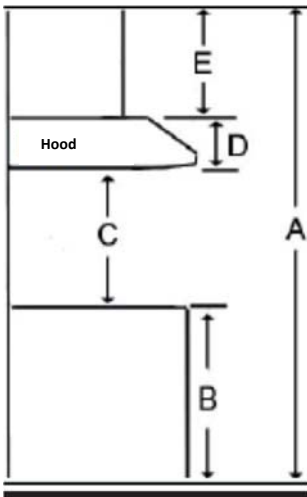

Model	
Model	AVD-306PSB
Features	
Control	Soft touch with LED display
Lighting	2 LED strips, 1.5W (included)
Blower type	600 CFM, 5-speed
Filter type	1 aluminum reinforced micro-hole filter (included)
Duct transition	6" Round (Top)
Ducting	Ducted
Electrical Requirements	
Electrical requirements	120V/ 60Hz/ 3.7 Amps
Dimensions	
Dimensions	29 1/2" (W) x 12" (D) x 11 1/2" (H)
Warranty	
1-year Warranty	Parts and labour, in-home service

Dimensions

Installation

A	Floor to ceiling height	variable
B	Floor to counter top height (standard)	36"
C	Recommended height between cooking surface and bottom of the hood	28 to 30"
D	Hood height	12"
E	Chimney height	N/A