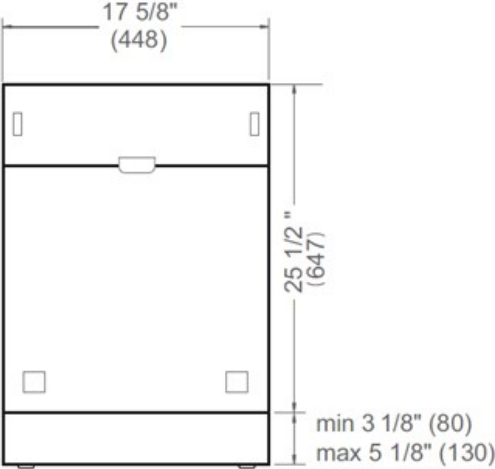

# Dimensions

---

FRONT VIEW

TOP VIEW

Drain hose and toe kick are provided with the unit