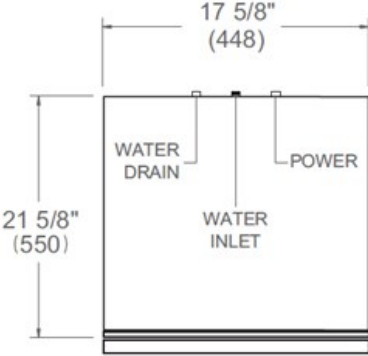

# Dimensions

---

FRONT VIEW

TOP VIEW

Drain hose and toe kick are provided with the unit