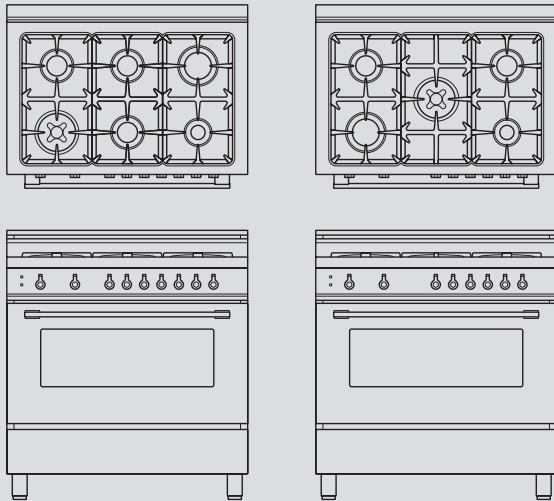

BERTAZZONI
PROFESSIONAL SERIES
FREE-STANDING GAS RANGE
36 INCHES

Range 36"
X36 6 GGV X 6 burners
X36 5 GGV X 5 burners

Gas oven	•
Gas grill	•
Safety device, one-hand ignition	•
Convection	•
Storage compartment	•

Dimensions

Width	36"
Depth side panel	24"
Total depth	25 1/8"
Height	35 1/2" + 37 1/4"
Oven	29 1/2" x 16 1/2" x 12 3/4"
Oven volume	3.6 ft³

Burner power

Dual wok	12000 + 3000 Btu/h
Rapid	11000 Btu/h
Semi-rapid	6500 Btu/h
Auxiliary	3400 Btu/h
Simmer rate	750 Btu/h

Comes with a standard 4" Backguard.
Optional 2" island raiser and flat island trim available.
Available with LPG factory setting (X36 6 GGV X LPG, X36 5 GGV X LPG).