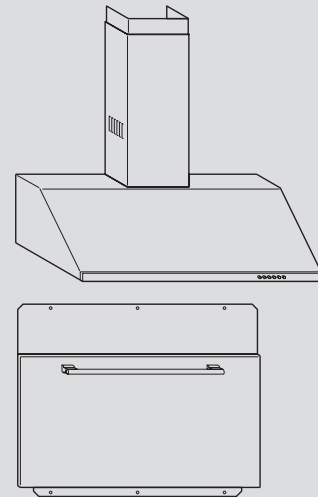

Dimensions

Width	36"
Depth	19"
Height	min.33 1/2" max.47 1/2"
Distance fr. worktop	25 1/2" + 31 1/2"
Motor power	600 cfm

	Backsplash BS36 PRO X	Backsplash BS36 PRO X-WR	Backsplash BS36 PRO X RH¹⁾
Utensil bar	•	x	x

	Backsplash BS36 PRO X	Backsplash BS36 PRO X-WR	Backsplash BS36 PRO X RH¹⁾
Utensil bar	•	x	x
Dimensions			
Width	36"	36"	36"
Height	21 1/2"	21 1/2"	8"
Thickness	3/4"	3/4"	3/4"
Hood adjustment	6"	6"	n/a

¹⁾ Designed for installation over the upstand or under the hood.