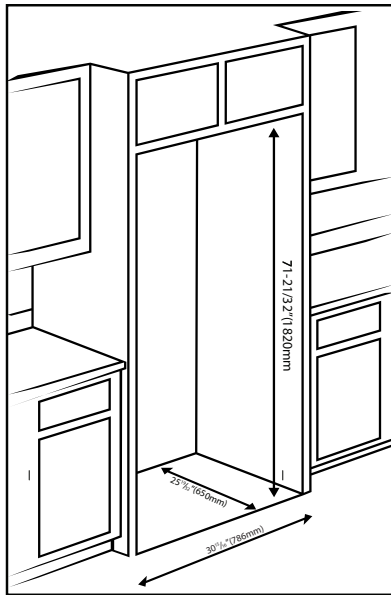

**DIMENSIONS**

HxWxD, in	69 11/16" x 29 3/4" x 27 9/16"
Product weight, lbs.	188
HxWxD, cm	177 x 75.6 x 70
Product weight, kg	85

**PERFORMANCE**

Energy Star qualified	Yes
Climatic class	T
Annual energy consumption, kwh/year	364
Cooling Gas	R600a

**30 INCH COUNTER DEPTH BOTTOM-FREEZER REFRIGERATOR**

**BRFB21622SS**

**Dimensions and Installation**

**Required Minimum Clearances:**

**Top: 2"**

**Sides: 1/2" on each side**

**Back: 1 3/16"**

**NOTE TO THE INSTALLER:** All height, width and depth dimensions are shown in inches (as well as metric). Beko US Inc. reserves the absolute and unrestricted right to change product materials and specifications, at any time, without notice. Please visit our website [www.blombergappliances.com](http://www.blombergappliances.com) or call 888-352-2356 to verify the latest specifications with final dimensional data and other details prior to installation and making a cutout. Applicable product limited warranty information may be found in accompanying product materials or you may contact your account manager for further details. Proper installation is the responsibility of the installer. Product failure due to improper installation is not covered under the Limited Warranty.