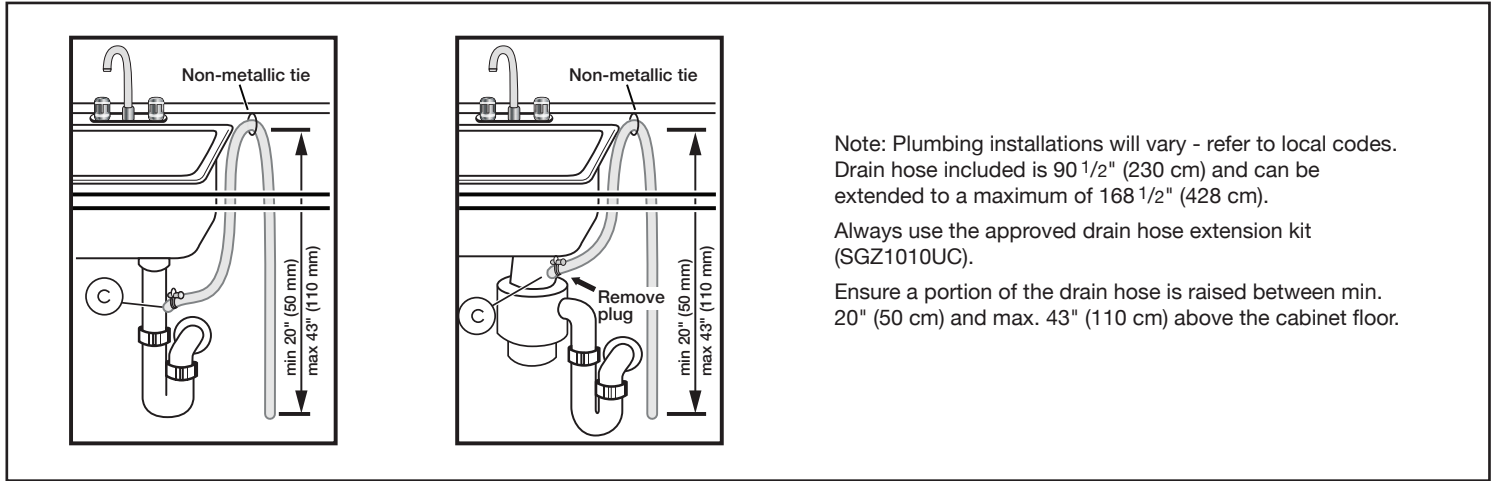

Notes: All height, width and depth dimensions are shown in inches. BSH reserves the absolute and unrestricted right to change product materials and specifications, at any time, without notice. Consult the product's installation instructions for final dimensional data and other details prior to making cutout.

24" Recessed Handle Dishwasher

100 Series – Stainless Steel SHEM3AY55N

BOSCH

Invented for life

Installation Details

Accessories: To purchase Bosch accessories, cleaners & parts please visit www.bosch-home.com/us/store or call 1-800-944-2904 (Mon to Fri 5 am to 6 pm PST, Sat 6 am to 3 pm PST).