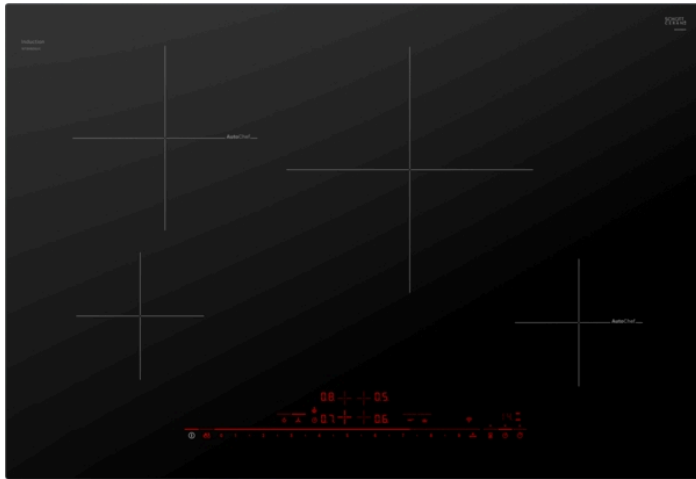

# 30" Induction Cooktop with Home Connect™, NIT8060UC, Black Frameless

### Design

- 4 Induction Cooking Zones
- PreciseSelect® Premium - Direct Cooking Level Selection (17 Settings)
- Also Available with Stainless Steel Frame: NIT8060SUC