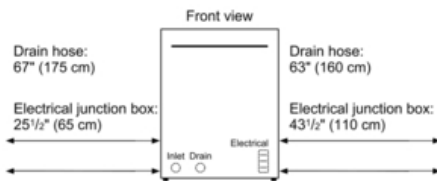

Dishwashers

24" Recessed Handle Dishwasher 300 Series- Black SHEM63W56N

All connections are at the rear of the appliance.
Extension for drain hose available as accessory.
Power cord for connection to electrical outlet (3-prong plug)
available as accessory.