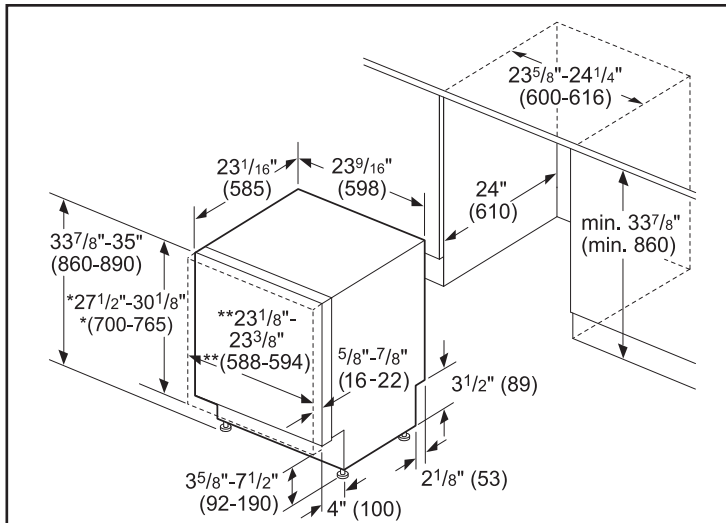

24" Custom Panel Dishwasher

300 Series DLX – Custom Panel SHV863WD3N

Installation Details

* measured from the bottom edge of the countertop panel thickness recommended 3/4" (20 mm).

This dishwasher can accept custom door panel weights ranging from 7 to 24 lbs; however, the dishwasher comes from the factory ready for custom panel door weights from 11 to 18 lbs. If you plan on using a door panel that is not 11 to 18 lbs. please contact customer service at (800) 944-2904.

** 24" (610 mm) wide panel may be used depending on cabinet design

Note: Refer to installation template for mounting hardware locations measurements in inches (mm)