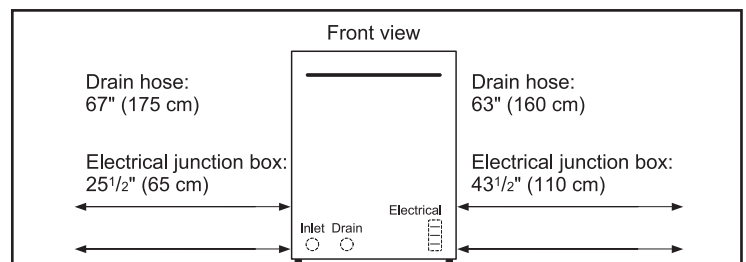

Technical Details	
Watts (W)	1440 W
Current (A)	12 Amps
Volts (V)	120 V
Frequency (Hz)	60 Hz
Power cord length	N/A
Minimum water pressure (lb/sin)	14
Length outlet hose (in)	79"

Dimensions & Weight	
Overall appliance dimensions (HxWxD) (in)	33 7/8" x 23 9/16" x 23 1/16"
Required cutout size (HxWxD) (in)	33 7/8" x 23 5/8" x 24"
Adjustable feet	Yes
Net weight (lbs)	88 lbs

** 24" (610 mm) wide panel may be used depending on cabinet design

Note: Refer to installation template for mounting hardware locations measurements in inches (mm)

All connections are at the rear of the appliance. Extension for drain hose available as accessory. Power cord for connection to electrical outlet (3-prong plug) available as accessory.