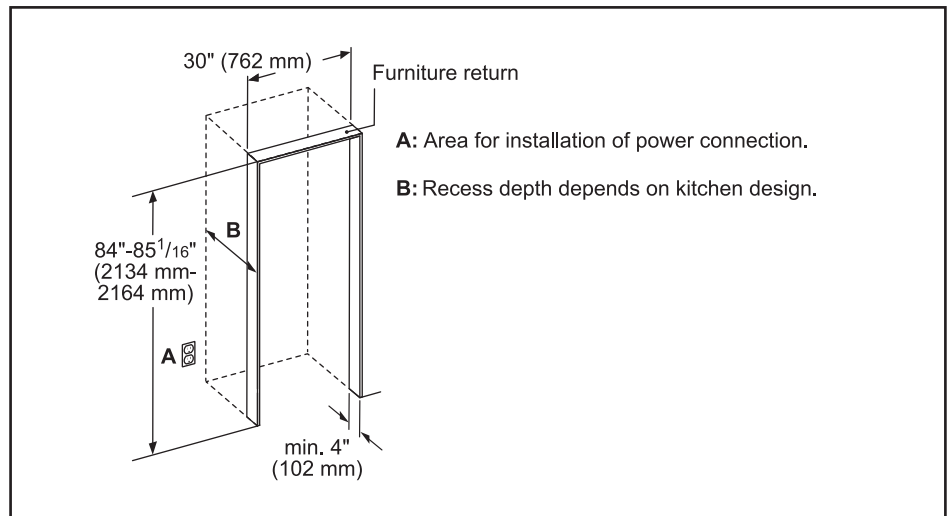

30" Built-In Custom Panel Single Door Refrigerator

Benchmark® Series – Custom Panel B30IR900SP

Installation Details

IMPORTANT: Handleless Panels should not be installed on units without the soft close capability. If you are uncertain if you have a refrigeration unit with soft close capability please contact our customer team by calling 1-800-735-4328.