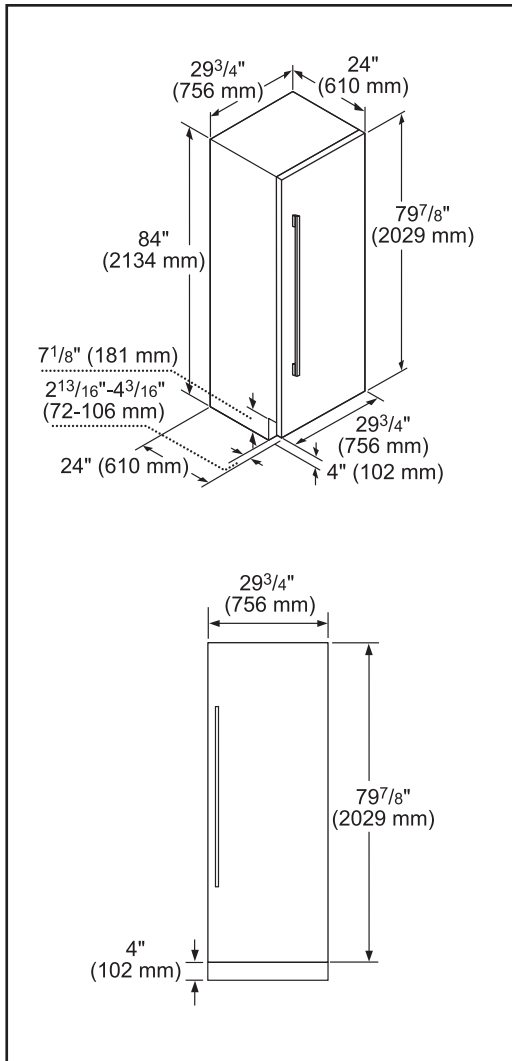

30" Built-In Custom Panel Single Door Refrigerator

Benchmark® Series – Custom Panel B30IR900SP

Installation Details

IMPORTANT: Handleless Panels should not be installed on units without the soft close capability. If you are uncertain if you have a refrigeration unit with soft close capability please contact our customer team by calling 1-800-735-4328.