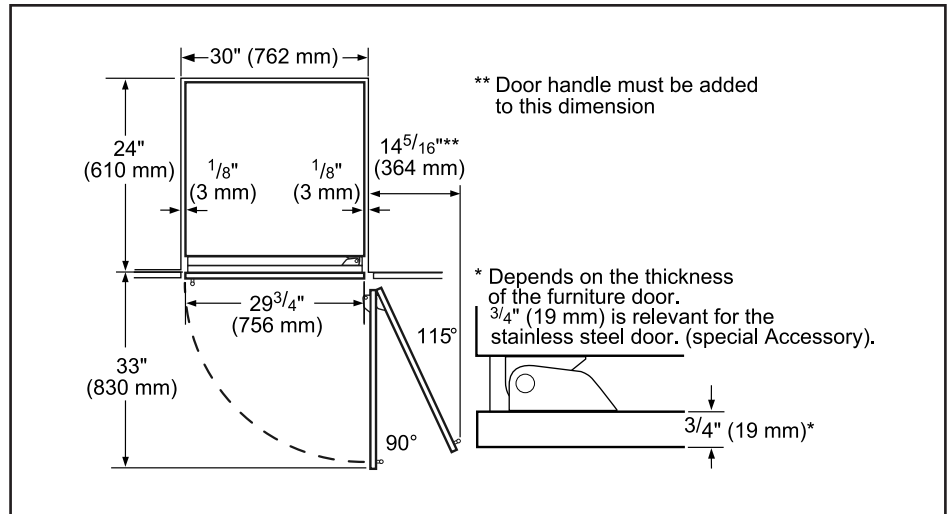

30" Built-In Custom Panel Single Door Refrigerator

Benchmark® Series – Custom Panel B30IR900SP

Installation Details

IMPORTANT: Handleless Panels should not be installed on units without the soft close capability. If you are uncertain if you have a refrigeration unit with soft close capability please contact our customer team by calling 1-800-735-4328.