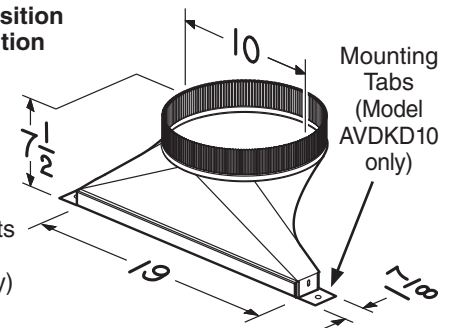

Model AVDKD10 Transition

Model ATKD10 Transition

- 1-7/8" x 19" to 10" round
- 26 GA galvanized steel construction
- Includes duct slips (Model ATKD10 only)
- Includes 2 barrel nuts for attachment. (Model AVDKD10 only)