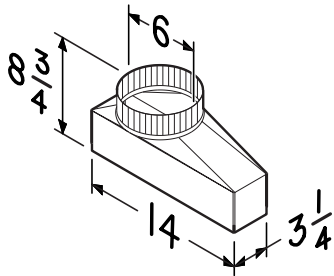

Model T462 Transition

- 3 1/4" x 14" to 6" round - vertical discharge
- 30 GA galvanized steel construction

Model 472 Transition / Damper

- 10" round to 8" round
- Spring-loaded aluminum louvers
- Rubber stops
- 24 GA galvanized steel