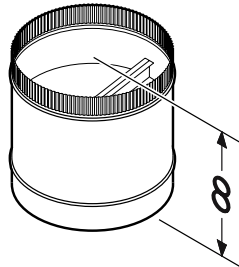

Model 438 Damper

- 8" round
- 24 GA galvanized steel with aluminum louvers