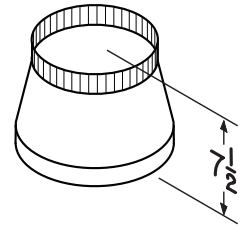

Model BP87 Damper

- 7" round
- Extruded steel with electrically-bonded epoxy finish
- .016 Aluminum louvers

Model BP87Q Damper

- 7" round
- Extruded steel with electrically-bonded epoxy finish
- .016 Aluminum louvers
- Sound dampening foam

Model T457 Transition

- 7" round to 5" round
- 30 GA galvanized steel
- Can be use with BP87 or BP87Q