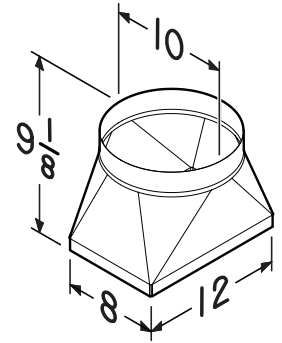

Model S99610028 Transition

- 8" x 12" to 10" round female - vertical discharge
- 26 GA galvanized steel construction