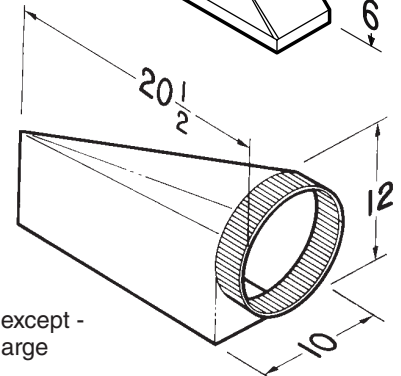

Model 453 Transition

- 4 1/2" x 18 1/2" to 10" round
  horizontal, left discharge
- 26 GA galvanized
  steel construction

Model 454 Transition

- Same as Model 453 except -
  horizontal right discharge

Broan-NuTone LLC Hartford, Wisconsin www.broan.com 800-637-1453 www.nutone.com 888-336-3948
BEST Hartford, Wisconsin www.BestRangeHoods.com

REFERENCE	QTY.	REMARKS	Project
			Location
			Architect
			Engineer
			Contractor
			Submitted by Date