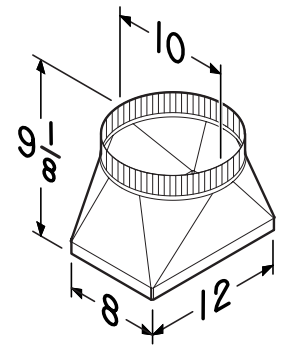

REFERENCE	QTY.	REMARKS	Project
			Location
			Architect
			Engineer
			Contractor
			Submitted by Date

Model 459 Transition

- 3 1/4" x 14" to 8" round - vertical discharge
- 30 GA galvanized steel construction

- Six-pack of Model 475

Model T81212 Transition

- 8" x 12" to 12" round
- 28 ga. galvanized steel

Model S99610015 Transition

- 8" x 12" to 10" round male - vertical discharge
- 26 GA galvanized steel construction