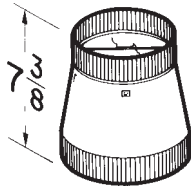

Model 472 Transition / Damper

- 10" round to 8" round
- Spring-loaded aluminum louvers
- Rubber stops
- 24 GA galvanized steel