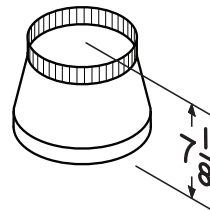

TRANSITIONS, DAMPERS, & ADAPTORS

Model 411 Transition

- 3 1/4" x 10" to 6" round
- Model 412H Transition**
- 3 1/4" x 10" to 7" round
- Model 413 Transition**
- 3 1/4" x 10" to 8" round

All models above -
30 GA galvanized steel
construction

Model 423 Transition

- 4 1/2" x 18 1/2" to 10" round
- vertical discharge
- 26 GA galvanized steel
construction

Model 414 Transition

- 10" round to 8" round
- 24 GA galvanized steel

Model 424 Transition

- 4 1/2" x 18 1/2" to 10" round
horizontal, rear discharge
- 26 GA galvanized steel
construction

Model T486 Transition

- 8" round to 6" round
- 30 GA galvanized steel

Model 427 Transition

- 4 1/2" x 18 1/2" to 10" round
horizontal discharge
- 26 GA galvanized steel
construction

Model T487 Transition

- 8" round to 7" round
- 24 GA galvanized steel

REFERENCE	QTY.	REMARKS	Project
			Location
			Architect
			Engineer
			Contractor
			Submitted by Date

Model 459 Transition

- 3 1/4" x 14" to 8" round - vertical discharge
- 30 GA galvanized steel construction