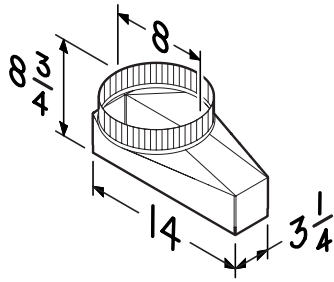

Model 423 Transition

- 4 1/2" x 18 1/2" to 10" round
- vertical discharge
- 26 GA galvanized steel
construction

Model 414 Transition

- 10" round to 8" round
- 24 GA galvanized steel

Model 424 Transition

- 4 1/2" x 18 1/2" to 10" round
horizontal, rear discharge
- 26 GA galvanized steel
construction

Model T486 Transition

- 8" round to 6" round
- 30 GA galvanized steel

Model 427 Transition

- 4 1/2" x 18 1/2" to 10" round
horizontal discharge
- 26 GA galvanized steel
construction

Model T487 Transition

- 8" round to 7" round
- 24 GA galvanized steel

Model 453 Transition

- 4 1/2" x 18 1/2" to 10" round
horizontal, left discharge
- 26 GA galvanized
steel construction

Model 454 Transition

- Same as Model 453 except -
horizontal right discharge

Broan-NuTone LLC Hartford, Wisconsin www.broan.com 800-637-1453 www.nutone.com 888-336-3948
BEST Hartford, Wisconsin www.BestRangeHoods.com

REFERENCE	QTY.	REMARKS	Project
			Location
			Architect
			Engineer
			Contractor
			Submitted by Date

Model 459 Transition

- 3 1/4" x 14" to 8" round - vertical discharge
- 30 GA galvanized steel construction