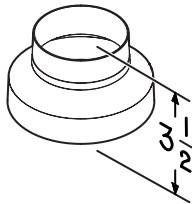

Model 475 Transition

- 6" round to 4" round
- Black, polymeric construction