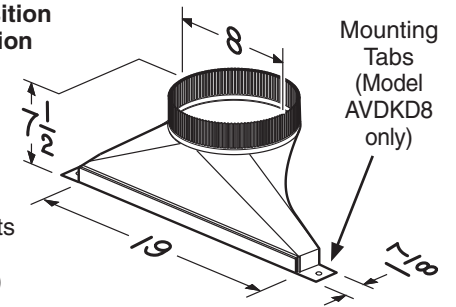

Model S99610028 Transition

- 8" x 12" to 10" round female - vertical discharge
- 26 GA galvanized steel construction

Model AVDKD8 Transition

Model ATKD8 Transition

- 1-7/8" x 19" to 8" round
- 26 GA galvanized steel construction
- Includes duct slips (Model ATKD8 only)
- Includes 2 barrel nuts for attachment. (Model AVDKD8 only)