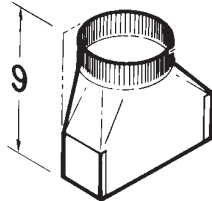

TRANSITIONS, DAMPERS, & ADAPTORS

Model 411 Transition

- 3 1/4" x 10" to 6" round
- Model 412H Transition**
- 3 1/4" x 10" to 7" round
- Model 413 Transition**
- 3 1/4" x 10" to 8" round

All models above -
30 GA galvanized steel
construction

Model 423 Transition

- 4 1/2" x 18 1/2" to 10" round
- vertical discharge
- 26 GA galvanized steel
construction

Model 414 Transition

- 10" round to 8" round
- 24 GA galvanized steel

Model 424 Transition

- 4 1/2" x 18 1/2" to 10" round
horizontal, rear discharge
- 26 GA galvanized steel
construction