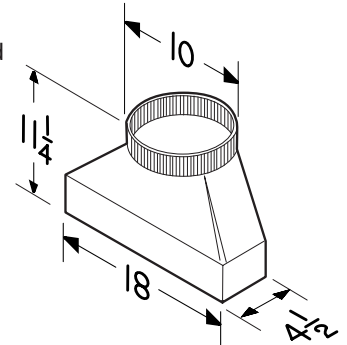

TRANSITIONS, DAMPERS, & ADAPTORS

Model 411 Transition

- 3 1/4" x 10" to 6" round
- Model 412H Transition**
- 3 1/4" x 10" to 7" round
- Model 413 Transition**
- 3 1/4" x 10" to 8" round

All models above -
30 GA galvanized steel
construction

Model 423 Transition

- 4 1/2" x 18 1/2" to 10" round
- vertical discharge
- 26 GA galvanized steel
construction

Model 414 Transition

- 10" round to 8" round
- 24 GA galvanized steel

Model 424 Transition

- 4 1/2" x 18 1/2" to 10" round
horizontal, rear discharge
- 26 GA galvanized steel
construction

Model T486 Transition

- 8" round to 6" round
- 30 GA galvanized steel

Model 427 Transition

- 4 1/2" x 18 1/2" to 10" round
horizontal discharge
- 26 GA galvanized steel
construction

Model T487 Transition

- 8" round to 7" round
- 24 GA galvanized steel

REFERENCE	QTY.	REMARKS	Project
			Location
			Architect
			Engineer
			Contractor
			Submitted by Date

Model 459 Transition

- 3 1/4" x 14" to 8" round - vertical discharge
- 30 GA galvanized steel construction