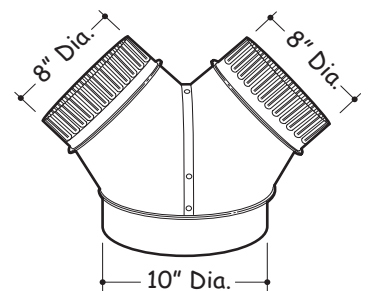

Model AVDKD8810

Model ATKD8810

- Y-Duct Connector
- 10" round to dual 8" round
- 26 GA galvanized steel construction