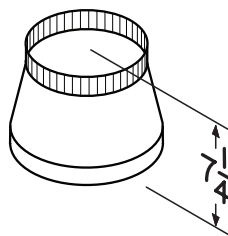

TRANSITIONS, DAMPERS, & ADAPTORS

Model 411 Transition

- 3 1/4" x 10" to 6" round
- Model 412H Transition**
- 3 1/4" x 10" to 7" round
- Model 413 Transition**
- 3 1/4" x 10" to 8" round

All models above -
30 GA galvanized steel
construction

Model 423 Transition

- 4 1/2" x 18 1/2" to 10" round
- vertical discharge
- 26 GA galvanized steel
construction

Model 414 Transition

- 10" round to 8" round
- 24 GA galvanized steel

Model 424 Transition

- 4 1/2" x 18 1/2" to 10" round
horizontal, rear discharge
- 26 GA galvanized steel
construction

Model T486 Transition

- 8" round to 6" round
- 30 GA galvanized steel

Model 427 Transition

- 4 1/2" x 18 1/2" to 10" round
horizontal discharge
- 26 GA galvanized steel
construction

Model T487 Transition

- 8" round to 7" round
- 24 GA galvanized steel

Model 453 Transition

- 4 1/2" x 18 1/2" to 10" round
horizontal, left discharge
- 26 GA galvanized
steel construction

Model 454 Transition

- Same as Model 453 except -
horizontal right discharge

Broan-NuTone LLC Hartford, Wisconsin www.broan.com 800-637-1453 www.nutone.com 888-336-3948
BEST Hartford, Wisconsin www.BestRangeHoods.com