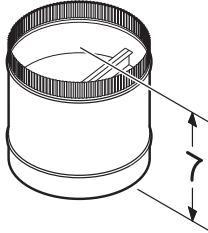

Model 97 Damper

- 7" round
- 28 GA galvanized steel
- Aluminum louvers