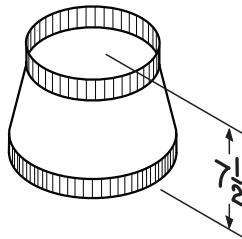

TRANSITIONS, DAMPERS, & ADAPTORS

Model 411 Transition

- 3 1/4" x 10" to 6" round
- Model 412H Transition**
- 3 1/4" x 10" to 7" round
- Model 413 Transition**
- 3 1/4" x 10" to 8" round

All models above -
30 GA galvanized steel
construction

Model 423 Transition

- 4 1/2" x 18 1/2" to 10" round
- vertical discharge
- 26 GA galvanized steel
construction

Model 414 Transition

- 10" round to 8" round
- 24 GA galvanized steel

Model 424 Transition

- 4 1/2" x 18 1/2" to 10" round
horizontal, rear discharge
- 26 GA galvanized steel
construction

Model T486 Transition

- 8" round to 6" round
- 30 GA galvanized steel

Model 427 Transition

- 4 1/2" x 18 1/2" to 10" round
horizontal discharge
- 26 GA galvanized steel
construction

Model T487 Transition

- 8" round to 7" round
- 24 GA galvanized steel

REFERENCE	QTY.	REMARKS	Project
			Location
			Architect
			Engineer
			Contractor
			Submitted by Date

Model 459 Transition

- 3 1/4" x 14" to 8" round - vertical discharge
- 30 GA galvanized steel construction