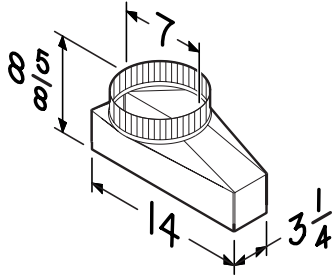

Model T460 Transition

- 3 1/4" x 14" to 7" round - vertical discharge
- 30 GA galvanized steel construction