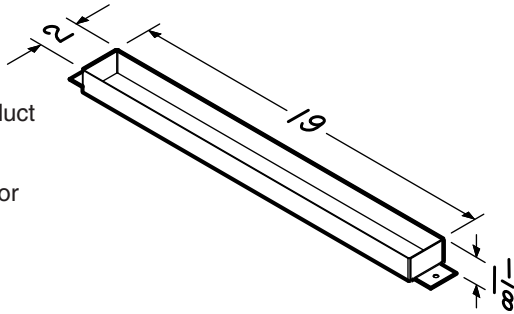

Model 438 Damper

- 8" round
- 24 GA galvanized steel with aluminum louvers

Model AVDKD219

Model ATKD219

Adaptor

- Adapts to 1-7/8" x 19" duct
- 22 GA galvanized steel construction
- Includes 2 barrel nuts for attachment