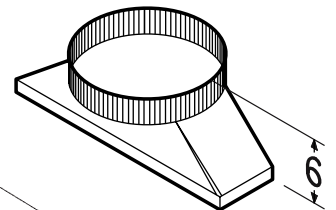

TRANSITIONS, DAMPERS, & ADAPTORS

Model 411 Transition

- 3 1/4" x 10" to 6" round
- Model 412H Transition**
- 3 1/4" x 10" to 7" round
- Model 413 Transition**
- 3 1/4" x 10" to 8" round

All models above -
30 GA galvanized steel
construction

Model 423 Transition

- 4 1/2" x 18 1/2" to 10" round
- vertical discharge
- 26 GA galvanized steel
construction

Model 414 Transition

- 10" round to 8" round
- 24 GA galvanized steel

Model 424 Transition

- 4 1/2" x 18 1/2" to 10" round
horizontal, rear discharge
- 26 GA galvanized steel
construction

Model T486 Transition

- 8" round to 6" round
- 30 GA galvanized steel

Model 427 Transition

- 4 1/2" x 18 1/2" to 10" round
horizontal discharge
- 26 GA galvanized steel
construction

Model T487 Transition

- 8" round to 7" round
- 24 GA galvanized steel