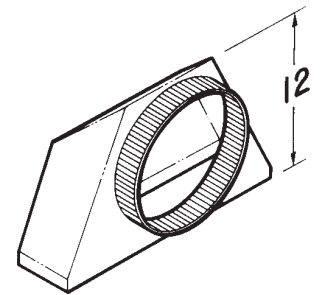

TRANSITIONS, DAMPERS, & ADAPTORS

Model 411 Transition

- 3 1/4" x 10" to 6" round
- Model 412H Transition**
- 3 1/4" x 10" to 7" round
- Model 413 Transition**
- 3 1/4" x 10" to 8" round

All models above -
30 GA galvanized steel
construction

Model 423 Transition

- 4 1/2" x 18 1/2" to 10" round
- vertical discharge
- 26 GA galvanized steel
construction

Model 414 Transition

- 10" round to 8" round
- 24 GA galvanized steel

Model 424 Transition

- 4 1/2" x 18 1/2" to 10" round
horizontal, rear discharge
- 26 GA galvanized steel
construction

Model T486 Transition

- 8" round to 6" round
- 30 GA galvanized steel

Model 427 Transition

- 4 1/2" x 18 1/2" to 10" round
horizontal discharge
- 26 GA galvanized steel
construction

Model T487 Transition

- 8" round to 7" round
- 24 GA galvanized steel

REFERENCE	QTY.	REMARKS	Project
			Location
			Architect
			Engineer
			Contractor
			Submitted by Date

Model 459 Transition

- 3 1/4" x 14" to 8" round - vertical discharge
- 30 GA galvanized steel construction