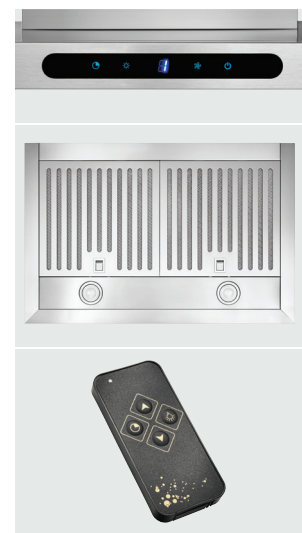

BROAN *Elite*

EWT1

STAINLESS
30" 36"
EWT1306SS
EWT1366SS

Contemporary style and superior performance make this chimney range hood the perfect addition to any kitchen. Quiet operation and bright LED lighting enhances your cooking experience, while the sleek 4-speed capacitive touch control makes operation and clean-up easy. An optional remote allows for convenient control from anywhere in the kitchen.

- Ultra-quiet 640 MAX Blower CFM operates at best-in-class <0.3 sones at normal speed.
- Bright 2-level LED modules (included).
- Tap-touch, four-speed capacitive control features a smooth, easy-to-clean surface.
- Dishwasher-safe hybrid baffle filters feature a quick-release latch for easy removal.
- CRT provides the ability to meet codes and reduce airflow to 300 or 400 CFM.
- 15 minute delay-off function keeps hood running after cooking to ensure smoke and odors have cleared the environment.
- Optional non-duct recirculation kit and filters available.
- Ducted/non-ducted telescopic flue extension accommodates 8' to 9' ceiling heights. Flue extensions available to accommodate ceiling heights from 9' to 10'.
- Installation brackets are included for easy installation.