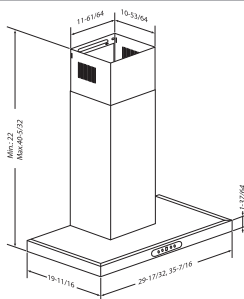

Install the hood so that the bottom of the unit is 26" to 36" above the cooking surface. Mounting height may be affected by ceiling height.

SPECIFICATIONS

Width	MAX Blower CFM*	Blower	Sones†	Volts	Amps	Duct	10' Flue Extension	Non-duct Kit	Non-duct Replacement Filter
30" 36"	640	Internal	<0.3	120	3.7	6" RD	FXN53SS	ARKBWT	S99010494

* MAX Blower CFM indicates hood blower performance in open air. Find HVI rated performance for this model in the product specification sheet at Broan-NuTone.com
† Sones at normal (or working) speed.

OPTIONAL ACCESSORIES

BROAN-NUTONE.COM | 800-558-1711 | 926 WEST STATE STREET, HARTFORD, WISCONSIN 53027