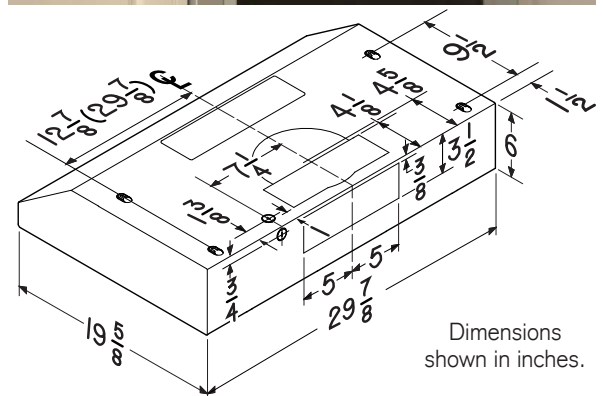

SIZE	WHITE	BLACK	SLATE	STAINLESS	GREASE FILTERS (replacement)	NON-DUCTED FILTERS
30 in.	BCSEK130WW	BCSEK130BL	BCSEK130SL*	BCSEK130SS	HPFA130 (Type C1)	HPF30 (Type Xc)

PERFORMANCE						
Duct Orientation	Size	Damper	Sones		CFM	
			Normal	High	Normal	High
Vertical - Rectangular	3¼ in. x 10 in.	Included	1.5	5.0	140	230
Horizontal - Rectangular	3¼ in. x 10 in.	Included	1.5	5.0	110	210
Round - Vertical	7 in.	Sold Separately	1.5	5.0	150	250

* Not available in Canada.

FEATURES	
Control type	2-speed Rocker
Delay off	no
Filter Clean Reminder	no
Heat Sentry™	no
ADA Capable	yes
Lighting	1-level ENERGY STAR® LED (included)
Grease Filters	Open Mesh (Qty. 2)
Installation Hardware	EZ1 Bracket
ENERGY STAR®	yes (no if installed non-ducted)
Recirculation	Non-ducted filters sold separately
AC INPUT	
120 V, 60 Hz - 0.65 AMPS	
OPTIONAL ACCESSORIES	
7-in. Round Damper	BP87Q
Make-up Air Dampers	MD6TU, MD8TU and MD10TU
MOUNTING HEIGHT	
18 in. to 24 in. from cooktop to bottom of hood	
LIMITED WARRANTY	
1-year	
3-year (LED modules only)	
<i>(See installation manual for full warranty text.)</i>	
FOR INDOOR USE ONLY	

HVI-2100 CERTIFIED RATINGS comply with new testing technologies and procedures prescribed by the Home Ventilating Institute, for off-the-shelf products, as they are available to consumers. Product performance is rated at 0.1 in. static pressure, based on tests conducted in AMCA's state-of-the-art test laboratory. Sones are a measure of humanly-perceived loudness, based on laboratory measurements.

MODEL BCSEK130SL	ALL OTHER MODELS

99045741C