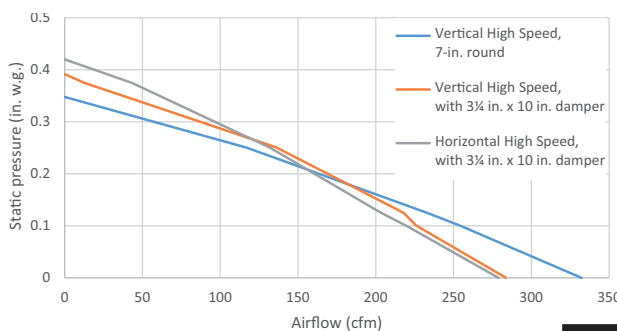

SIZE	WHITE	BLACK	SLATE	STAINLESS	GREASE FILTERS (replacement)	NON-DUCTED FILTERS
30 in.	BCSEK130WW	BCSEK130BL	BCSEK130SL*	BCSEK130SS	HPFA130 (Type C1)	HPF30 (Type Xc)

PERFORMANCE						
Duct Orientation	Size	Damper	Sones		CFM	
			Normal	High	Normal	High
Vertical - Rectangular	3¼ in. x 10 in.	Included	1.5	5.0	140	230
Horizontal - Rectangular	3¼ in. x 10 in.	Included	1.5	5.0	110	210
Round - Vertical	7 in.	Sold Separately	1.5	5.0	150	250

* Not available in Canada.

FEATURES	
Control type	2-speed Rocker
Delay off	no
Filter Clean Reminder	no
Heat Sentry™	no
ADA Capable	yes
Lighting	1-level ENERGY STAR® LED (included)
Grease Filters	Open Mesh (Qty. 2)
Installation Hardware	EZ1 Bracket
ENERGY STAR®	yes (no if installed non-ducted)
Recirculation	Non-ducted filters sold separately
AC INPUT	
120 V, 60 Hz - 0.65 AMPS	
OPTIONAL ACCESSORIES	
7-in. Round Damper	BP87Q
Make-up Air Dampers	MD6TU, MD8TU and MD10TU
MOUNTING HEIGHT	
18 in. to 24 in. from cooktop to bottom of hood	
LIMITED WARRANTY	
1-year	
3-year (LED modules only)	
<i>(See installation manual for full warranty text.)</i>	
FOR INDOOR USE ONLY	

HVI-2100 CERTIFIED RATINGS comply with new testing technologies and procedures prescribed by the Home Ventilating Institute, for off-the-shelf products, as they are available to consumers. Product performance is rated at 0.1 in. static pressure, based on tests conducted in AMCA's state-of-the-art test laboratory. Sones are a measure of humanly-perceived loudness, based on laboratory measurements.

MODEL BCSEK130SL	ALL OTHER MODELS

99045741C