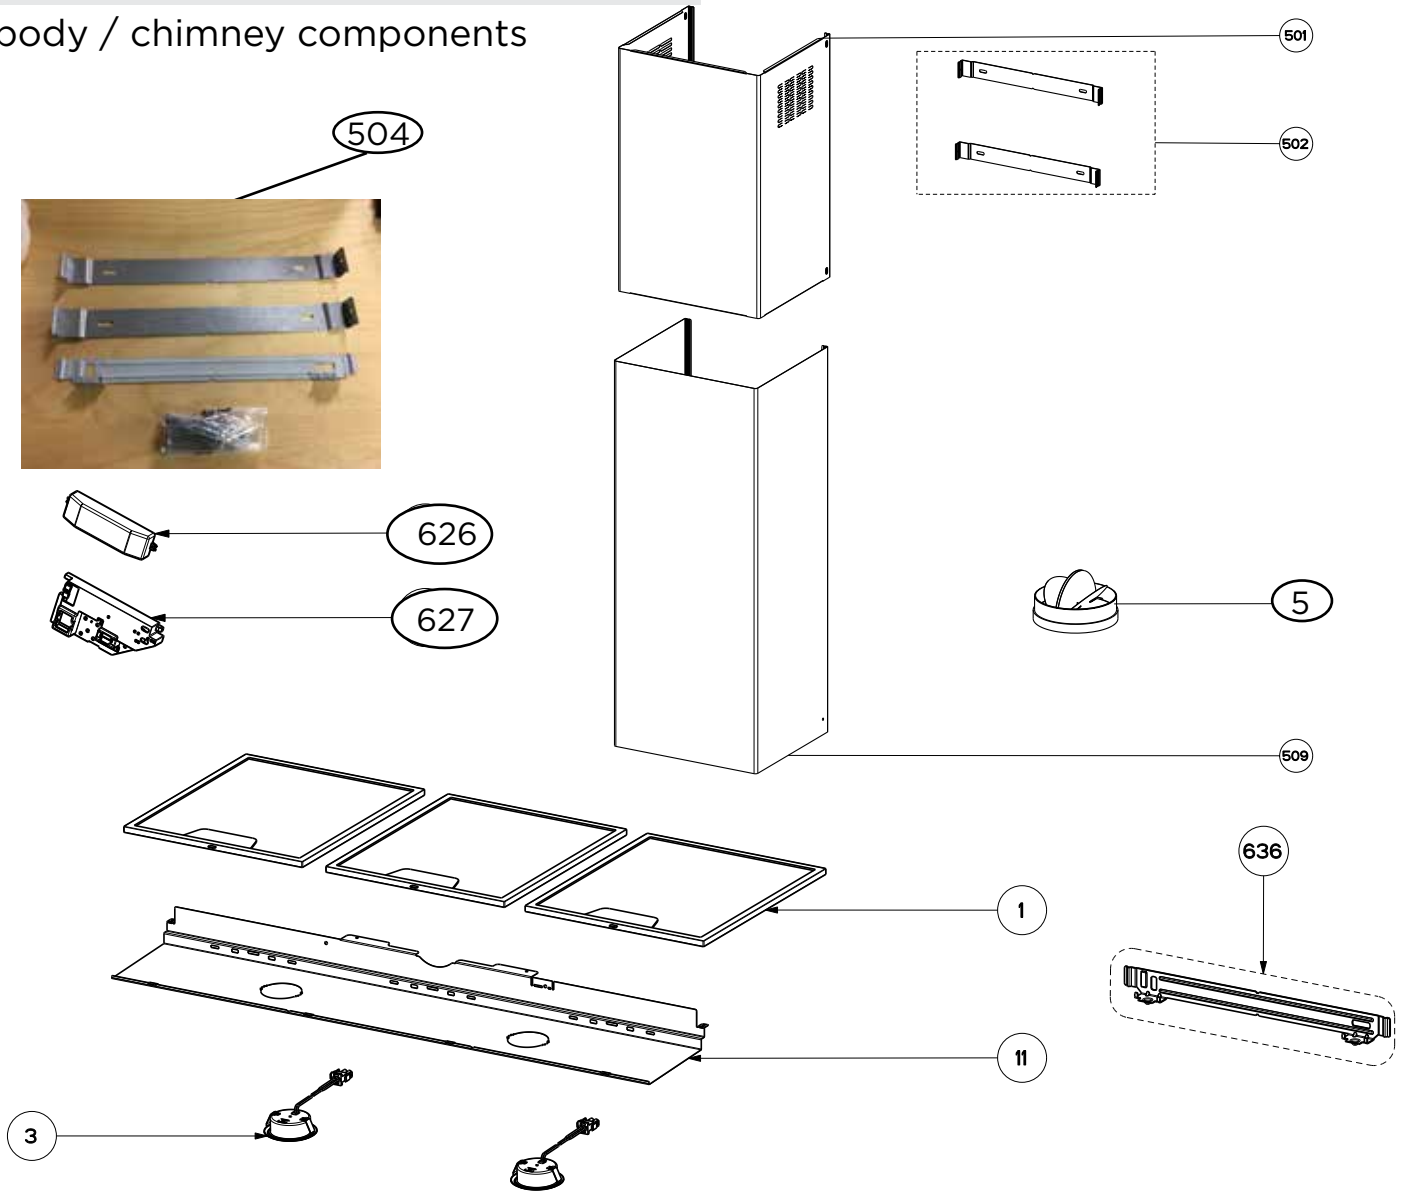

STILO 2019 SSV

body / chimney components

	Model Number	STIL24SSV	STIL30SSV	STIL36SSV	STIL48SSV	STIL30BSV	STIL36BSV	
Key	Description	24 Stainless	30 Stainless	36 Stainless	48 Stainless	30 Black SS	36 Black SS	Qty Req.
1	Grease Filters	133.0181.884	133.0381.635	133.0181.884	133.0181.884	133.0568.385	133.0368.125	2 (24,30), 3 (36), 4 (48)
3	LED Lights	133.0289.829	133.0289.829	133.0289.829	133.0289.829	133.0289.829	133.0289.829	2 (24,30,36), 3 (48)
5	Damper	133.0055.994	133.0055.994	133.0055.994	133.0055.994	133.0055.994	133.0055.994	1
11	Lamp Support	133.0182.374	133.0182.375	133.0182.376	133.0182.377	NA	NA	1
501	Upper Chimney	133.0433.856	133.0433.856	133.0433.856	133.0433.856	133.0568.444	133.0568.444	1
502	Chimney Brackets	133.0046.952	133.0046.952	133.0046.952	133.0046.952	133.0046.952	133.0046.952	1
504	Hardware Kit	133.0474.335	133.0474.335	133.0474.335	133.0474.335	133.0474.335	133.0474.335	1
509	Lower Chimney	133.0326.976	133.0326.976	133.0326.976	133.0326.976	133.0568.445	133.0568.445	1
626	Transformer	133.0374.938	133.0374.938	133.0374.938	133.0374.938	133.0374.938	133.0374.938	1
627	Transformer Support	133.0182.439	133.0182.439	133.0182.439	133.0182.439	133.0182.439	133.0182.439	1
636	Canopy Wall Brackets	133.0200.466	133.0200.466	133.0200.466	133.0200.466	133.0200.466	133.0200.466	1

STILO 2019 SSV

switch components

	Model Number	STIL24SSV	STIL30SSV	STIL36SSV	STIL48SSV	STIL30BSV	STIL36BSV	
Key	Description	24 Stainless	30 Stainless	36 Stainless	48 Stainless	30 Black SS	36 Black SS	Qty Req.
101	Button Kit	133.0380.478	133.0380.478	133.0380.478	133.0380.478	133.0568.387	133.0568.387	1
190	Control board kit	133.0524.811	133.0524.811	133.0524.811	133.0524.811	133.0524.811	133.0524.811	1