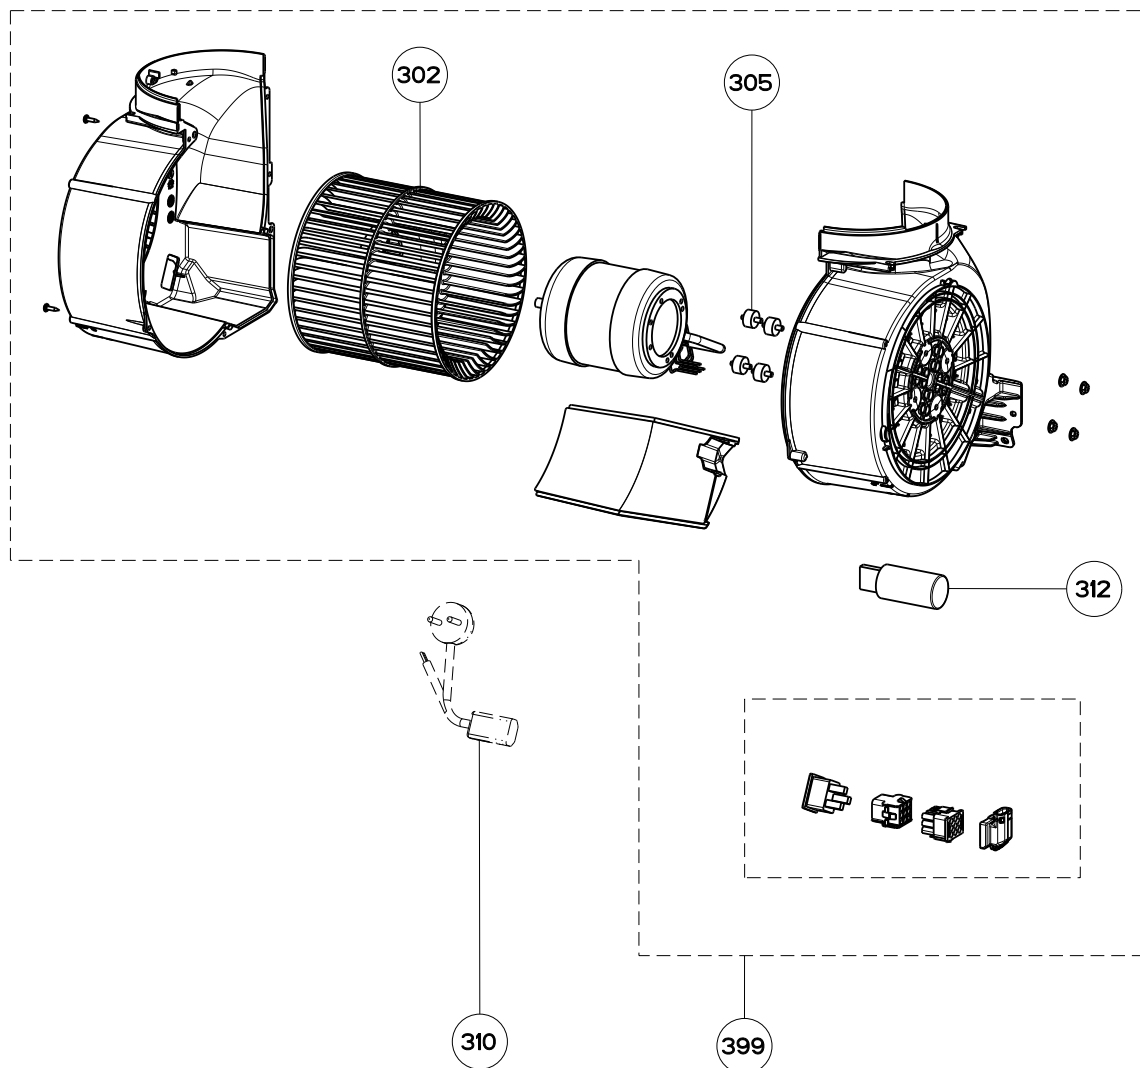

STILO 2019 SSV

switch components

	Model Number	STIL24SSV	STIL30SSV	STIL36SSV	STIL48SSV	STIL30BSV	STIL36BSV	
Key	Description	24 Stainless	30 Stainless	36 Stainless	48 Stainless	30 Black SS	36 Black SS	Qty Req.
101	Button Kit	133.0380.478	133.0380.478	133.0380.478	133.0380.478	133.0568.387	133.0568.387	1
190	Control board kit	133.0524.811	133.0524.811	133.0524.811	133.0524.811	133.0524.811	133.0524.811	1

STILO 2019 SSV

motor components

	Model Number	STIL24SSV	STIL30SSV	STIL36SSV	STIL48SSV	STIL30BSV	STIL36BSV	
Key	Description	24 Stainless	30 Stainless	36 Stainless	48 Stainless	30 Black SS	36 Black SS	Qty Req.
302	Impeller	133.0052.799	133.0052.799	133.0052.799	133.0052.799	133.0052.799	133.0052.799	1
305	Rubber Motor Mount	133.0051.604	133.0051.604	133.0051.604	133.0051.604	133.0051.604	133.0051.604	1
310	Power Cord	133.0381.468	133.0381.468	133.0381.468	133.0381.468	133.0381.468	133.0381.468	1
312	Capacitor 25 MF	133.0060.648	133.0060.648	133.0060.648	133.0060.648	133.0060.648	133.0060.648	1
399	Motor Group	133.0554.637	133.0554.637	133.0554.637	133.0554.637	133.0554.637	133.0554.637	1