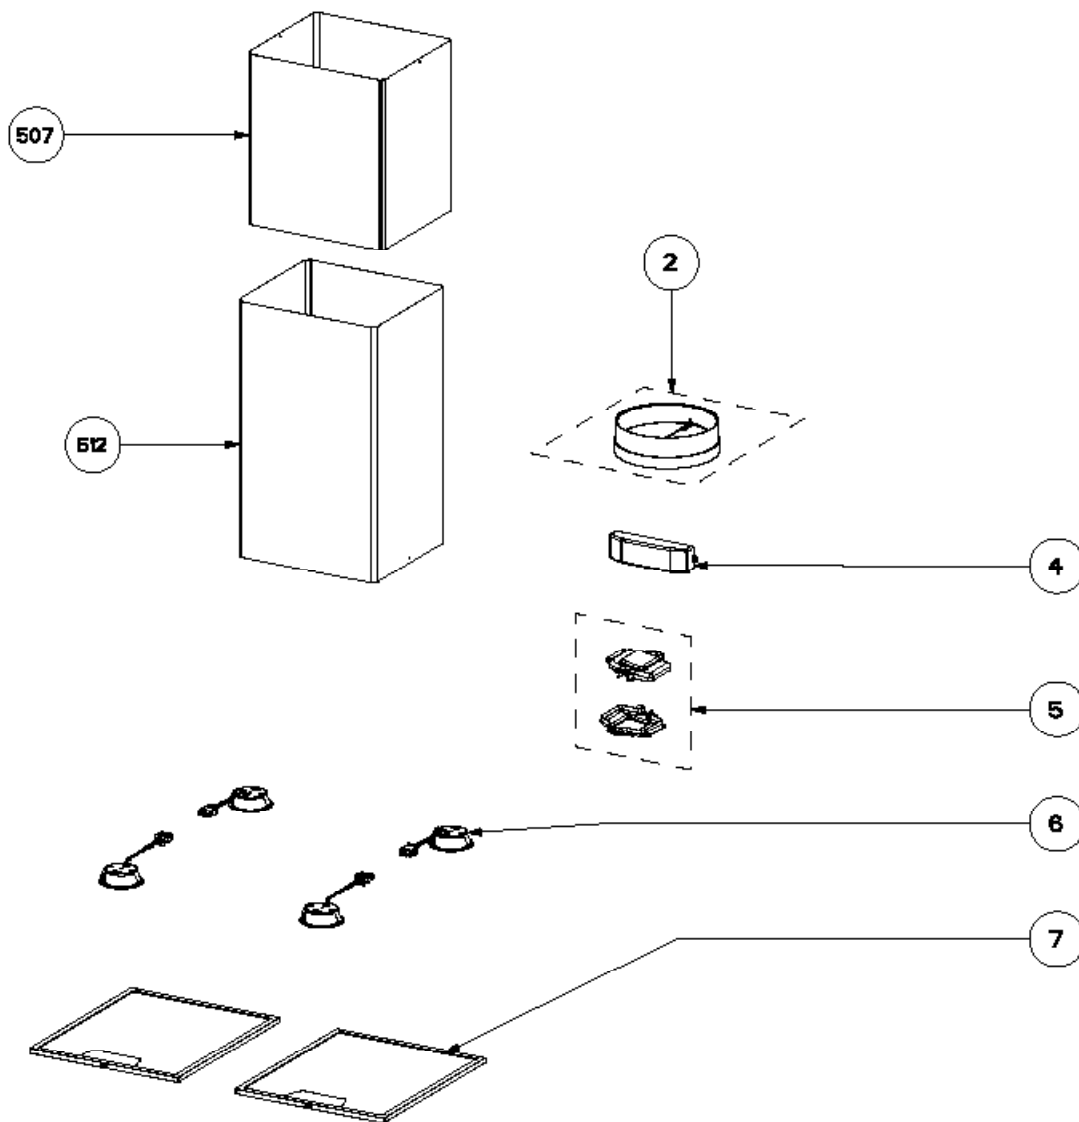

GLASSY / TRATTO ISOLA 2019 SSV

body components

	Model Number	GLASIS36SSV	TRATIS36SSV	
Key	Description	36 Stainless	36 Stainless	Qty Req.
2	Damper	133.0055.994	133.0055.994	1
4	Transformer	133.0374.938	133.0374.938	1
5	Connector Box	133.0016.977	133.0016.977	1
7	Grease Filter	133.0017.054	133.0017.054	2
6	LED Lights	133.0289.829	133.0289.829	4
507	Upper Chimney	133.0062.273	133.0062.273	1
512	Lower Chimney	133.0062.473	133.0062.473	1

GLASSY / TRATTO ISOLA 2019 SSV

switch components

	Model Number	GLASIS36SSV	TRATIS36SSV	
Key	Description	36 Stainless	36 Stainless	Qty Req.
101	Control Button Kit	133.0380.478	133.0380.478	1
190	Control Board Kit	133.0524.811	133.0524.811	1

GLASSY / TRATTO ISOLA 2019 SSV

motor components

	Model Number	GLASIS36SSV	TRATIS36SSV	
Key	Description	36 Stainless	36 Stainless	Qty Req.
302	Impeller Kit	133.0052.799	133.0052.799	1
305	Rubber Motor Mount	133.0051.604	133.0051.604	1
312	Capacitor 25 mf	133.0060.648	133.0060.648	1
399	Motor	133.0554.637	133.0554.637	1

GLASSY / TRATTO ISOLA 2019 SSV

installation hardware

	Model Number	GLASIS36SSV	TRATIS36SSV	
Key	Description	36 Stainless	36 Stainless	Qty Req.
	Mounting Kit Island	133.0084.479	133.0084.479	1
A	4 Bolts to Attach Canopy to Chimney			1
B	Wood Shelf Nut			1
C	Wood Shelf Washer			1
D	Wood Shelf Bolt			1
E	Wood Screw			1
F	Connector Box w/screws			1
G	Chimney Screws			1