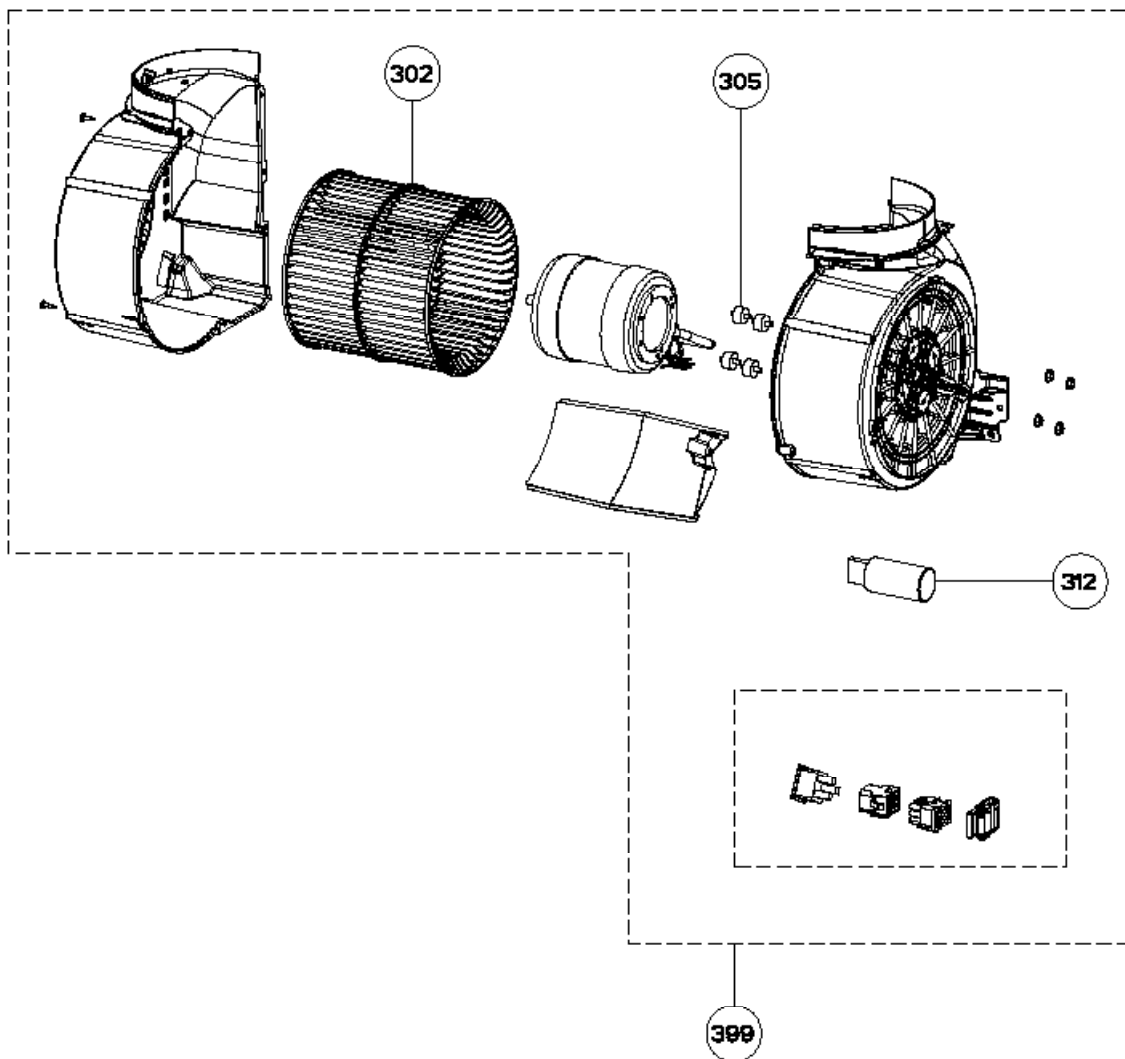

GLASSY / TRATTO ISOLA 2019 SSV

body components

	Model Number	GLASIS36SSV	TRATIS36SSV	
Key	Description	36 Stainless	36 Stainless	Qty Req.
2	Damper	133.0055.994	133.0055.994	1
4	Transformer	133.0374.938	133.0374.938	1
5	Connector Box	133.0016.977	133.0016.977	1
7	Grease Filter	133.0017.054	133.0017.054	2
6	LED Lights	133.0289.829	133.0289.829	4
507	Upper Chimney	133.0062.273	133.0062.273	1
512	Lower Chimney	133.0062.473	133.0062.473	1

GLASSY / TRATTO ISOLA 2019 SSV

switch components

	Model Number	GLASIS36SSV	TRATIS36SSV	
Key	Description	36 Stainless	36 Stainless	Qty Req.
101	Control Button Kit	133.0380.478	133.0380.478	1
190	Control Board Kit	133.0524.811	133.0524.811	1

GLASSY / TRATTO ISOLA 2019 SSV

motor components

	Model Number	GLASIS36SSV	TRATIS36SSV	
Key	Description	36 Stainless	36 Stainless	Qty Req.
302	Impeller Kit	133.0052.799	133.0052.799	1
305	Rubber Motor Mount	133.0051.604	133.0051.604	1
312	Capacitor 25 mf	133.0060.648	133.0060.648	1
399	Motor	133.0554.637	133.0554.637	1

GLASSY / TRATTO ISOLA 2019 SSV

installation hardware

	Model Number	GLASIS36SSV	TRATIS36SSV	
Key	Description	36 Stainless	36 Stainless	Qty Req.
	Mounting Kit Island	133.0084.479	133.0084.479	1
A	4 Bolts to Attach Canopy to Chimney			1
B	Wood Shelf Nut			1
C	Wood Shelf Washer			1
D	Wood Shelf Bolt			1
E	Wood Screw			1
F	Connector Box w/screws			1
G	Chimney Screws			1