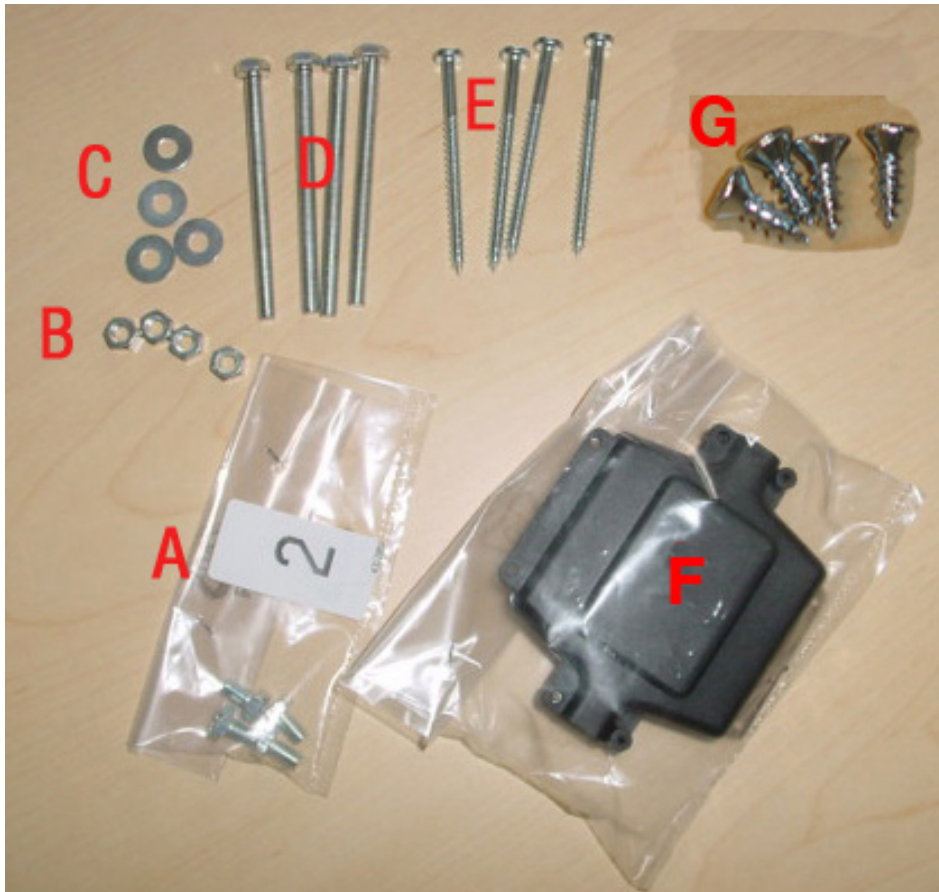

GLASSY / TRATTO ISOLA 2019 SSV

installation hardware

	Model Number	GLASIS36SSV	TRATIS36SSV	
Key	Description	36 Stainless	36 Stainless	Qty Req.
	Mounting Kit Island	133.0084.479	133.0084.479	1
A	4 Bolts to Attach Canopy to Chimney			1
B	Wood Shelf Nut			1
C	Wood Shelf Washer			1
D	Wood Shelf Bolt			1
E	Wood Screw			1
F	Connector Box w/screws			1
G	Chimney Screws			1