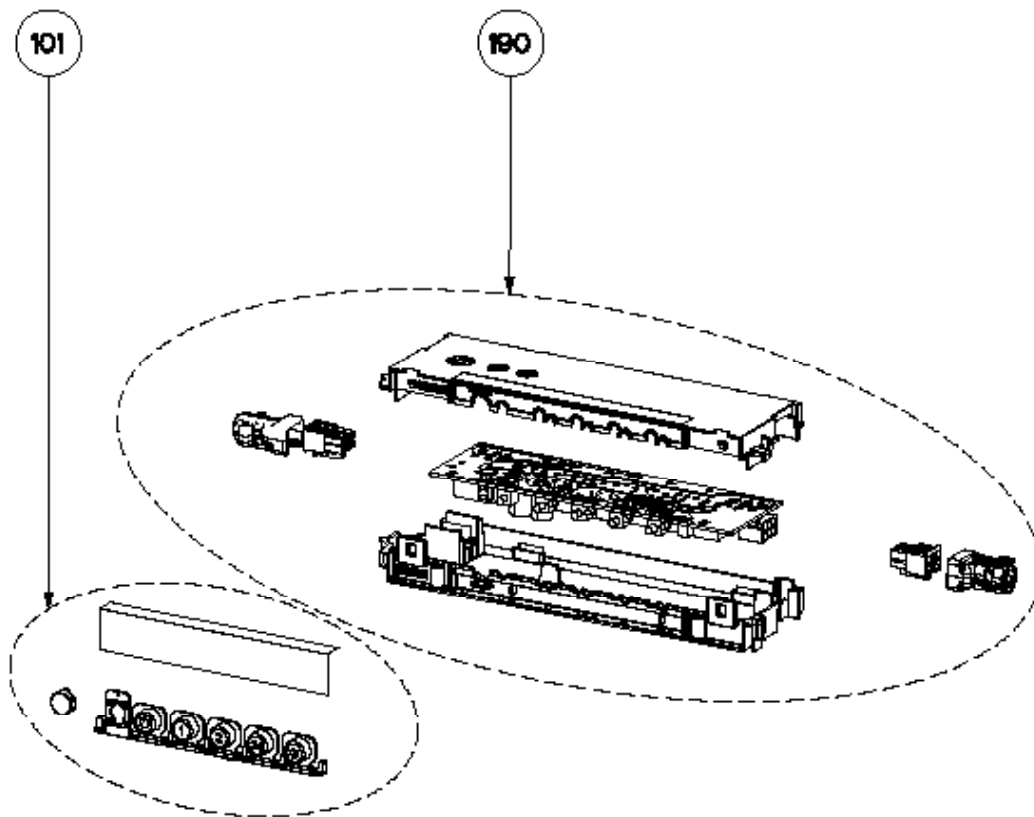

GLASSY / TRATTO ISOLA 2019 SSV

body components

	Model Number	GLASIS36SSV	TRATIS36SSV	
Key	Description	36 Stainless	36 Stainless	Qty Req.
2	Damper	133.0055.994	133.0055.994	1
4	Transformer	133.0374.938	133.0374.938	1
5	Connector Box	133.0016.977	133.0016.977	1
7	Grease Filter	133.0017.054	133.0017.054	2
6	LED Lights	133.0289.829	133.0289.829	4
507	Upper Chimney	133.0062.273	133.0062.273	1
512	Lower Chimney	133.0062.473	133.0062.473	1

GLASSY / TRATTO ISOLA 2019 SSV

switch components

	Model Number	GLASIS36SSV	TRATIS36SSV	
Key	Description	36 Stainless	36 Stainless	Qty Req.
101	Control Button Kit	133.0380.478	133.0380.478	1
190	Control Board Kit	133.0524.811	133.0524.811	1

GLASSY / TRATTO ISOLA 2019 SSV

motor components

	Model Number	GLASIS36SSV	TRATIS36SSV	
Key	Description	36 Stainless	36 Stainless	Qty Req.
302	Impeller Kit	133.0052.799	133.0052.799	1
305	Rubber Motor Mount	133.0051.604	133.0051.604	1
312	Capacitor 25 mf	133.0060.648	133.0060.648	1
399	Motor	133.0554.637	133.0554.637	1

GLASSY / TRATTO ISOLA 2019 SSV

installation hardware

	Model Number	GLASIS36SSV	TRATIS36SSV	
Key	Description	36 Stainless	36 Stainless	Qty Req.
	Mounting Kit Island	133.0084.479	133.0084.479	1
A	4 Bolts to Attach Canopy to Chimney			1
B	Wood Shelf Nut			1
C	Wood Shelf Washer			1
D	Wood Shelf Bolt			1
E	Wood Screw			1
F	Connector Box w/screws			1
G	Chimney Screws			1