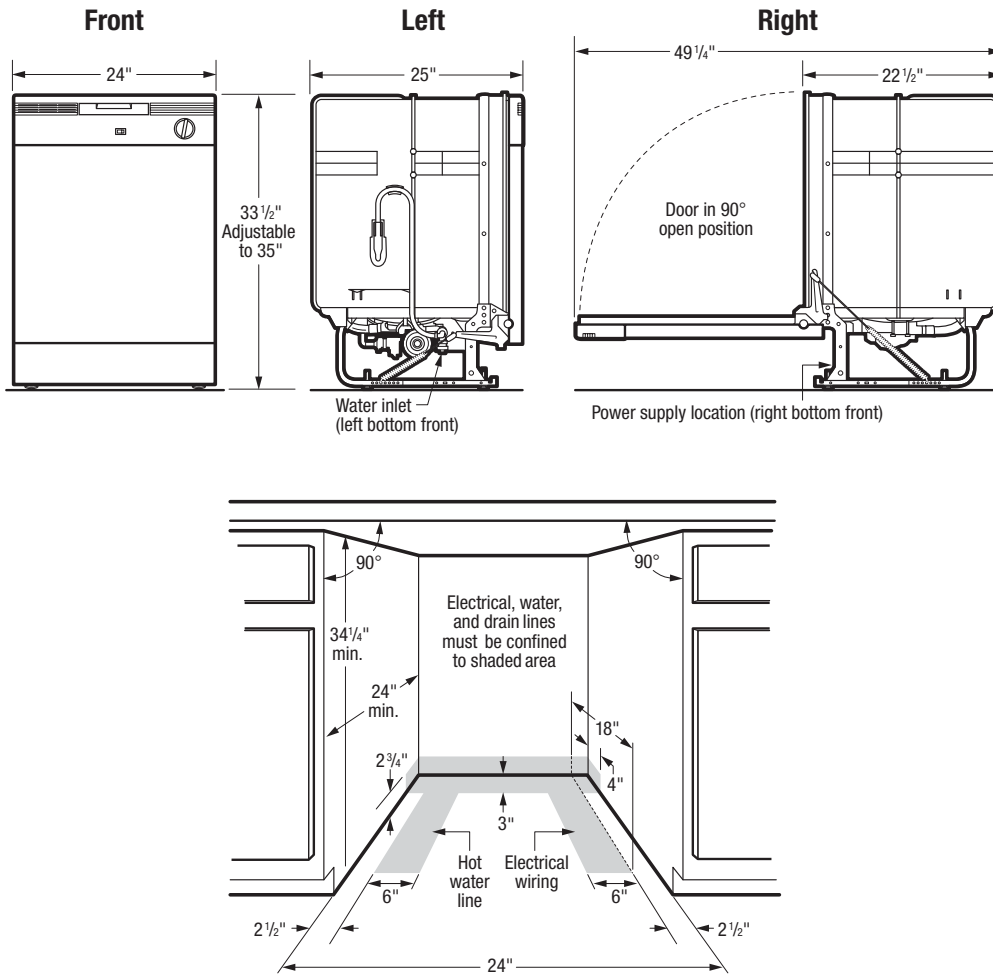

FDPC4221AB
FDPC4221AS
FDPC4221AW

Dishwasher

Available Colors : Black, Stainless Steel, White

24" Built-In Dishwasher

Version : 06/20

Installation Drawing