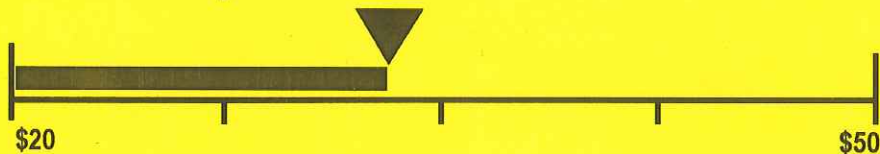

ENERGYGUIDE

Dishwasher
Capacity: Standard

Frigidaire
Model (s)
FDB1100RH**A
FDB520***A
FFBD2407L**B
FFBD2403L**B
FFBD2405***A

Estimated Yearly Operating Cost
(when used with an electric water heater)

\$33

Cost Range of Similar Models

309 kWh

Estimated Yearly Electricity Use

\$24

Estimated Yearly Operating Cost
(when used with a natural gas water heater)

Your cost will depend on your utility rates and use.

- Cost range based only on **Standard** capacity models
- Estimated operating cost based on four wash loads a week and a **2007** national average electricity cost of **10.65** cents per kWh and natural gas cost of **\$1.218** per therm.
- For more information visit www.ftc.gov/appliances