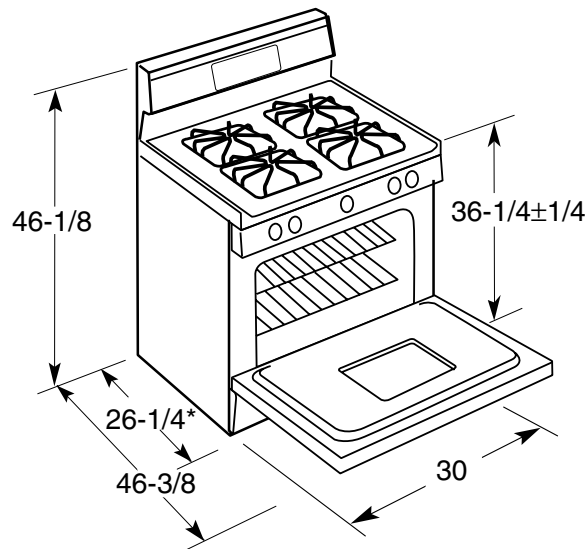

JGBP32SEM

GE® 30" Free-Standing Gas Range

Dimensions and Installation Information (in inches)

Optional Gas Range Accessory Drip Pans for Sealed and Standard Burner Models

(Available at additional cost)

To order these accessory drip pans,
call toll-free 800-848-7722

Optional Gas Range Wok Accessory

(Available at additional cost)

JXWK—Wok accessory sits on top of burner
grate to hold a **round-bottom** wok.

Electrical Rating: 120V, 60Hz, 5A

Installation Information: Before installing,
consult installation instructions packed with
product for current dimensional data.

*Dimension from wall
to front of closed
door handle is 29".

For answers to your Monogram,® GE Profile™ or
GE® appliance questions, visit our website at
ge.com or call GE Answer Center® service,
800.626.2000.