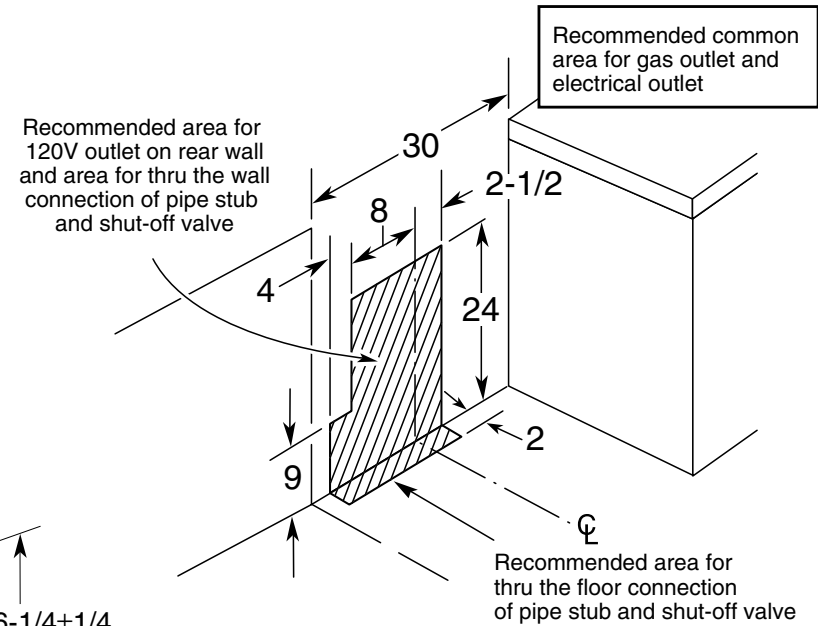

Optional Gas Range Wok Accessory

(Available at additional cost)

JXWK—Wok accessory sits on top of burner
grate to hold a **round-bottom** wok.

Electrical Rating: 120V, 60Hz, 5A

Installation Information: Before installing,
consult installation instructions packed with
product for current dimensional data.

*Dimension from wall
to front of closed
door handle is 29".

For answers to your Monogram,® GE Profile™ or
GE® appliance questions, visit our website at
ge.com or call GE Answer Center® service,
800.626.2000.