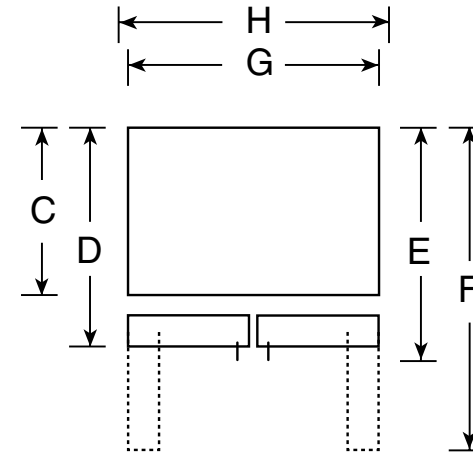

PFSS5PJY

GE Profile™ ENERGY STAR® 25.1 Cu. Ft. Bottom-Freezer Refrigerator

Dimensions and Installation Information (in inches)

| | | |
|--------------------|--|---------------|
| Overall Dimensions | Height to top of hinge (in.) A | 69-5/8 |
| | Height to top of case (in.) B | 69 |
| | Case depth without door (in.) C | 28 |
| | Case depth less door handle (in.) D | 32-5/8 |
| | Case depth with door handle (in.) E | 35-1/8 |
| | Depth with fresh food door open 90° (in.) F | 47-5/8 |
| | Width (in.) G | 35-7/8 |
| Air Clearances | Width with door open 90° inc. door handle (in.) H | 44 |
| | Each side (in.) | 1/8 |
| | Top (in.) | 1 |
| | Back (in.) | 1 |