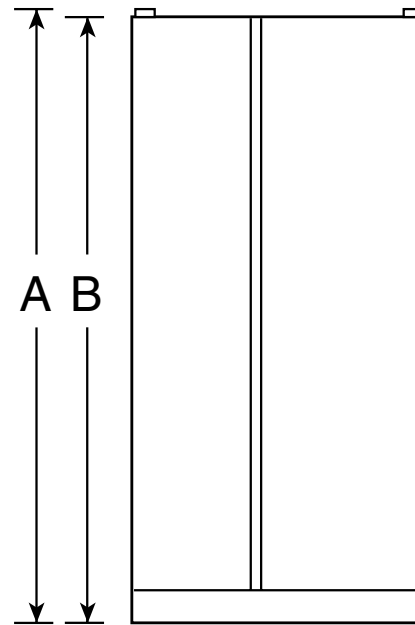

PSS26SHT

GE Profile™ 25.7 Cu. Ft. Stainless Side-By-Side Refrigerator with Refreshment Center

Dimensions and Installation Information (in inches)

Overall Dimensions	Height to top of hinge (in.) A	69-1/4
	Height to top of case (in.) B	68-3/4
	Case depth without door (in.) C†	28
	Case depth less door handle (in.) D†	32-1/4
	Case depth with door handle (in.) E†	34-7/8
	Depth with fresh food door open 90° (in.) F†	50-1/16
	Width (in.) G	35-3/4
Air Clearances	Width with door open 90° inc. door handle (in.) H	42-3/8
	Each side (in.)	1/8
	Top (in.)	1
	Back (in.)	1

Top View

†Water hook-up fits in back air clearance when calculating installation depth.

If installed against a wall, allow clearance of 14-3/16" on freezer side to remove bin. To remove fresh food pans, remove door bins.

Clearance required to remove fresh food full-size pan without disassembling is 18-15/16".

Allow additional space for any necessary leveling adjustments.

For answers to your Monogram,® GE Profile™ or GE® appliance questions, visit our website at ge.com or call GE Answer Center® service, 800.626.2000.