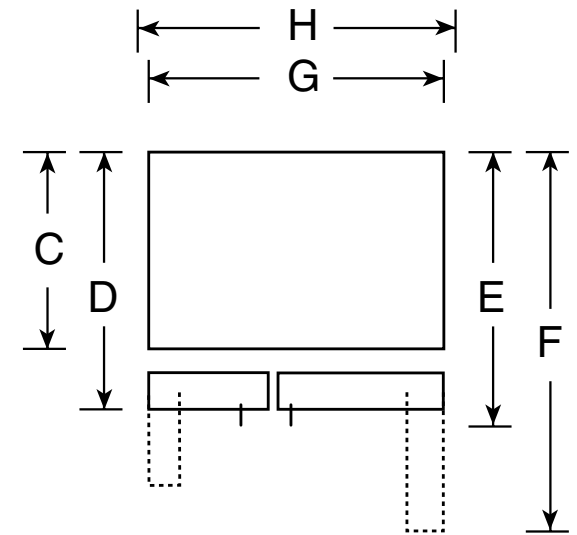

PSS26SHT

GE Profile™ 25.7 Cu. Ft. Stainless Side-By-Side Refrigerator with Refreshment Center

Dimensions and Installation Information (in inches)

Overall Dimensions	Height to top of hinge (in.) A	69-1/4
	Height to top of case (in.) B	68-3/4
	Case depth without door (in.) C†	28
	Case depth less door handle (in.) D†	32-1/4
	Case depth with door handle (in.) E†	34-7/8
	Depth with fresh food door open 90° (in.) F†	50-1/16
	Width (in.) G	35-3/4
Air Clearances	Width with door open 90° inc. door handle (in.) H	42-3/8
	Each side (in.)	1/8
	Top (in.)	1
	Back (in.)	1

Top View

†Water hook-up fits in back air clearance when calculating installation depth.

If installed against a wall, allow clearance of 14-3/16" on freezer side to remove bin. To remove fresh food pans, remove door bins.

Clearance required to remove fresh food full-size pan without disassembling is 18-15/16".

Allow additional space for any necessary leveling adjustments.

For answers to your Monogram,® GE Profile™ or GE® appliance questions, visit our website at ge.com or call GE Answer Center® service, 800.626.2000.