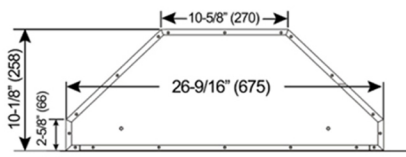

Model / Size	INX2830SQH-700-1 / 30"
Appearance	
Stainless Steel	✓
Seamless	✓
Performance	
CFM / Sone	175 to 550 / 2.0 to 7.0
QuietMode™	2.0 Sone / 61 dB
LED Lights	2 x Lights (3W)
Speed	3 Speed
Control	Mechanical Push Button
Blower Type	Single Horizontal Squirrel Cage
Exhaust	Top - 6" Round
Consumption / Ampere	240W / 2.0A
Filter	Baffle Filter Aluminum Mesh Filter
Optional Accessories	
Backsplash Panel	SSP30 (30" x 32") SSP36 (36" x 32")

Bottom View

Front View

Information subject to change without notice.
Measurement in inches (mm). Inches are converted

* Building code may vary.
www.koberangehoods.com VER. 190823