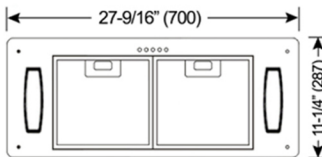

Model / Size	INX2830SQH-700-1 / 30"
Appearance	
Stainless Steel	✓
Seamless	✓
Performance	
CFM / Sone	175 to 550 / 2.0 to 7.0
QuietMode™	2.0 Sone / 61 dB
LED Lights	2 x Lights (3W)
Speed	3 Speed
Control	Mechanical Push Button
Blower Type	Single Horizontal Squirrel Cage
Exhaust	Top - 6" Round
Consumption / Ampere	240W / 2.0A
Filter	Baffle Filter Aluminum Mesh Filter
Optional Accessories	
Backsplash Panel	SSP30 (30" x 32") SSP36 (36" x 32")

Bottom View

Front View

Information subject to change without notice.
Measurement in inches (mm). Inches are converted

* Building code may vary.
www.koberangehoods.com VER. 190823