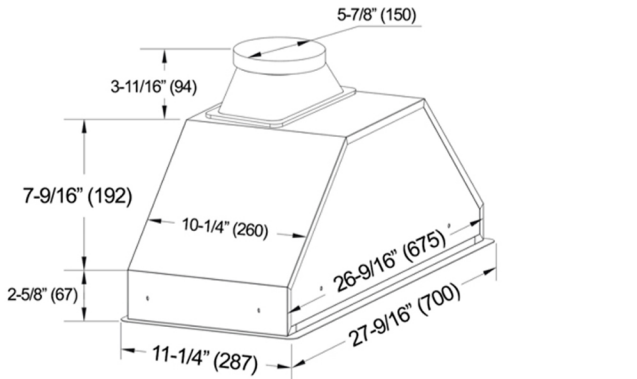

Model / Size	INX2830SQH-700-1 / 30"
Appearance	
Stainless Steel	✓
Seamless	✓
Performance	
CFM / Sone	175 to 550 / 2.0 to 7.0
QuietMode™	2.0 Sone / 61 dB
LED Lights	2 x Lights (3W)
Speed	3 Speed
Control	Mechanical Push Button
Blower Type	Single Horizontal Squirrel Cage
Exhaust	Top - 6" Round
Consumption / Ampere	240W / 2.0A
Filter	Baffle Filter Aluminum Mesh Filter
Optional Accessories	
Backsplash Panel	SSP30 (30" x 32") SSP36 (36" x 32")

Bottom View

Front View

Information subject to change without notice.
Measurement in inches (mm). Inches are converted

* Building code may vary.
www.koberangehoods.com VER. 190823