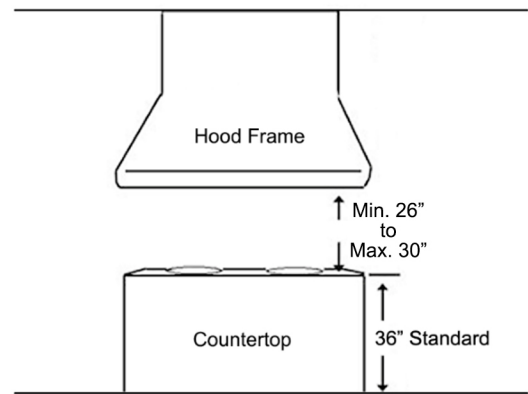

Model / Size	INX2830SQH-700-1 / 30"
Appearance	
Stainless Steel	✓
Seamless	✓
Performance	
CFM / Sone	175 to 550 / 2.0 to 7.0
QuietMode™	2.0 Sone / 61 dB
LED Lights	2 x Lights (3W)
Speed	3 Speed
Control	Mechanical Push Button
Blower Type	Single Horizontal Squirrel Cage
Exhaust	Top - 6" Round
Consumption / Ampere	240W / 2.0A
Filter	Baffle Filter Aluminum Mesh Filter
Optional Accessories	
Backsplash Panel	SSP30 (30" x 32") SSP36 (36" x 32")

Bottom View

Front View

Information subject to change without notice.
Measurement in inches (mm). Inches are converted

* Building code may vary.
www.koberangehoods.com VER. 190823