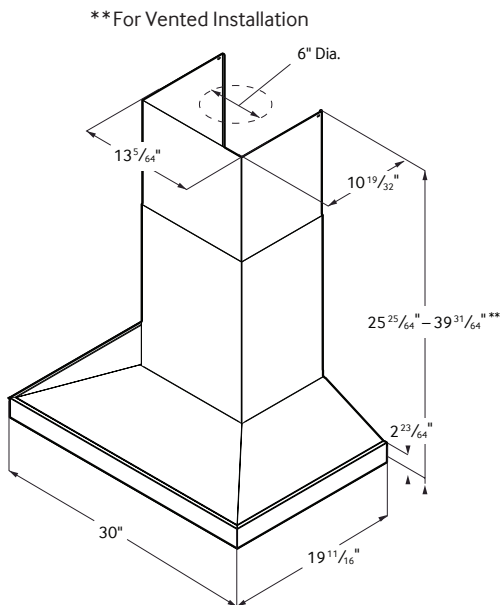

Dimensions and Clearance

Total Power

220W

Power Source

120V / 60 Hz / 15A

Range Hood

- 30" Stainless Steel Chimney Hood
- Vent Fan: 600 CFM
- Front-Centered, Touch Control
- 4 Fan Speeds: 3 Step, 1 Booster
- 74 dBA Noise Level
- Hood Connectivity Control
- Bluetooth On/Off Control
- Mobile Monitoring: Fan Speed, Lighting On/Off, Power Control
- Removable Baffle Filter
- LED Lighting

Warranty

One (1) Year All Parts and Labor

Product Dimensions & Weight (WxHxD)

Outside (Max) Hood Dimensions:

30" x 25 25/64" x 19 11/16"

Weight: 44.1 lbs.

Shipping Dimensions & Weight (WxHxD)

Dimensions:

34 1/4" x 26 1/2" x 18 1/16"

Weight: 56.7 lbs.

Color

Stainless Steel

Model

NK30K7000WS

UPC Code

887276182964

Black Stainless Steel

NK30K7000WG 887276182957

SAMSUNG

Actual color may vary. Design, specifications, and color availability are subject to change without notice. Non-metric weights and measurements are approximate.

©2017 Samsung Electronics America, Inc. 85 Challenger Road, Ridgefield Park, NJ 07660. Tel: 800-SAMSUNG. samsung.com. Samsung is a registered trademark of Samsung Electronics Co., Ltd.