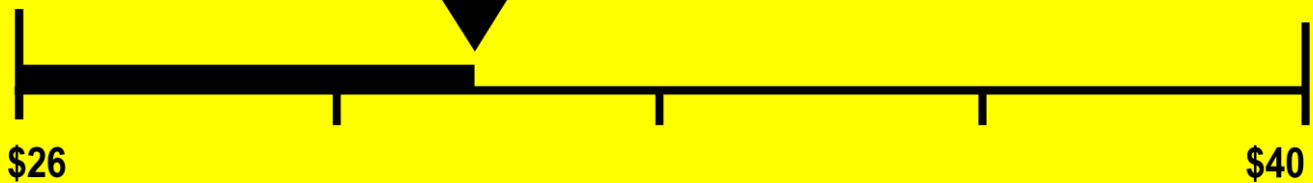

U.S. Government

Federal law prohibits removal of this label before consumer purchase.

ENERGYGUIDE

Dishwasher
Capacity: Standard

SAMSUNG
Model DW80K7050**

Estimated Yearly Energy Cost (when used with an electric water heater)

\$31

Cost Range of Similar Models

239 kWh

Estimated Yearly Electricity Use

\$23

Estimated Yearly Energy Cost
(when used with a natural gas water heater)

Your cost will depend on your utility rates and use.

- Cost range based only on standard capacity models.
- Estimated energy cost based on four wash loads a week and a national average electricity cost of 13 cents per kWh and natural gas cost of \$1.05 per therm.
- For more information, visit www.ftc.gov/energy.