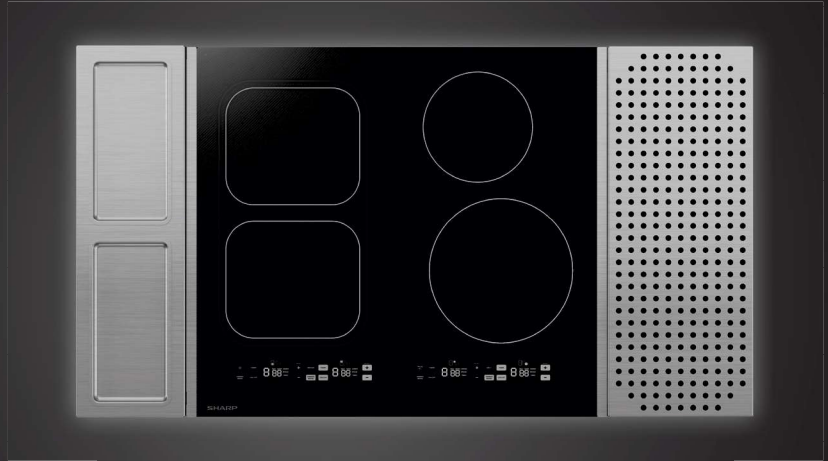

# SCH2443GB

7500  
WATTS

24"  
WIDTH

Contemporary European Black Mirror Finish  
Made with Premium EuroKera® Glass

Four Induction Cooking Zones Including a  
Bridge Zone for Larger Cookware and Griddles

Power Boost Increases Power by up to 67%  
Depending on Cooking Zone

Easy-to-read, Bright White LED Display

Residual Heat Indicator for Each Cooking Zone

Can be Installed Over a Sharp® 24 in. European  
Convection Built-In Single Wall Oven

Included Magnetic Stainless Steel Side  
Accessories are Convenient for Resting Utensils  
and Cookware

## DESIGNED FOR YOUR DREAM KITCHEN

The Sharp® SCH2443GB Induction Cooktop is a powerful, beautiful addition to your dream kitchen. The black mirror finish of the glass surface is a perfect match and can be combined with our Easy Wave Open Microwave Drawer™ Oven and our 24 in. European Convection Built-In Single Wall Oven.

The four cooking zones provide flexibility to orchestrate even your most elaborate entertaining. The SCH2443GB features a variable-sized zone. More precise than gas, more energy efficient than radiant electric, the Sharp Induction Cooktop is faster than both. There is a kitchen timer, and even a Power Boost setting for those times when you just need that pasta water to boil quickly. The Simmer, Melt, and Warm settings provide low, consistent cooking performance for your most delicate soups, sauces, and fondues. Heat is generated directly into the cookware itself, so there is less wasted energy. And without an open flame or radiant coil, spills and splatters are less likely to burn, and a breeze to clean up.