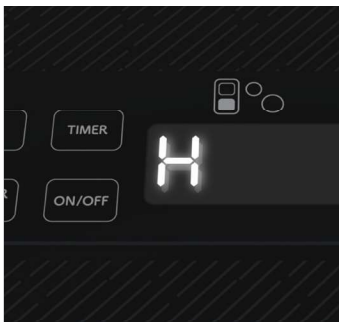

The four cooking zones provide flexibility to orchestrate even your most elaborate entertaining. The SCH2443GB features a variable-sized zone. More precise than gas, more energy efficient than radiant electric, the Sharp Induction Cooktop is faster than both. There is a kitchen timer, and even a Power Boost setting for those times when you just need that pasta water to boil quickly. The Simmer, Melt, and Warm settings provide low, consistent cooking performance for your most delicate soups, sauces, and fondues. Heat is generated directly into the cookware itself, so there is less wasted energy. And without an open flame or radiant coil, spills and splatters are less likely to burn, and a breeze to clean up.

The SCH2443GB has advanced safety features. All of the cooktop controls can be locked-down. Cookware must be present for a cooking zone to turn on, so you won't accidentally turn it on, or leave it on after you remove the pan. Each cooking zone has a dedicated timer to turn off the cooking zone after 99 minutes of use.

Powerful and efficient, fast and flexible, the beautiful Sharp SCH2443GB Induction Cooktop is certainly Simply Better Living.

The residual heat indicator lets you know if a cooking zone is still hot.