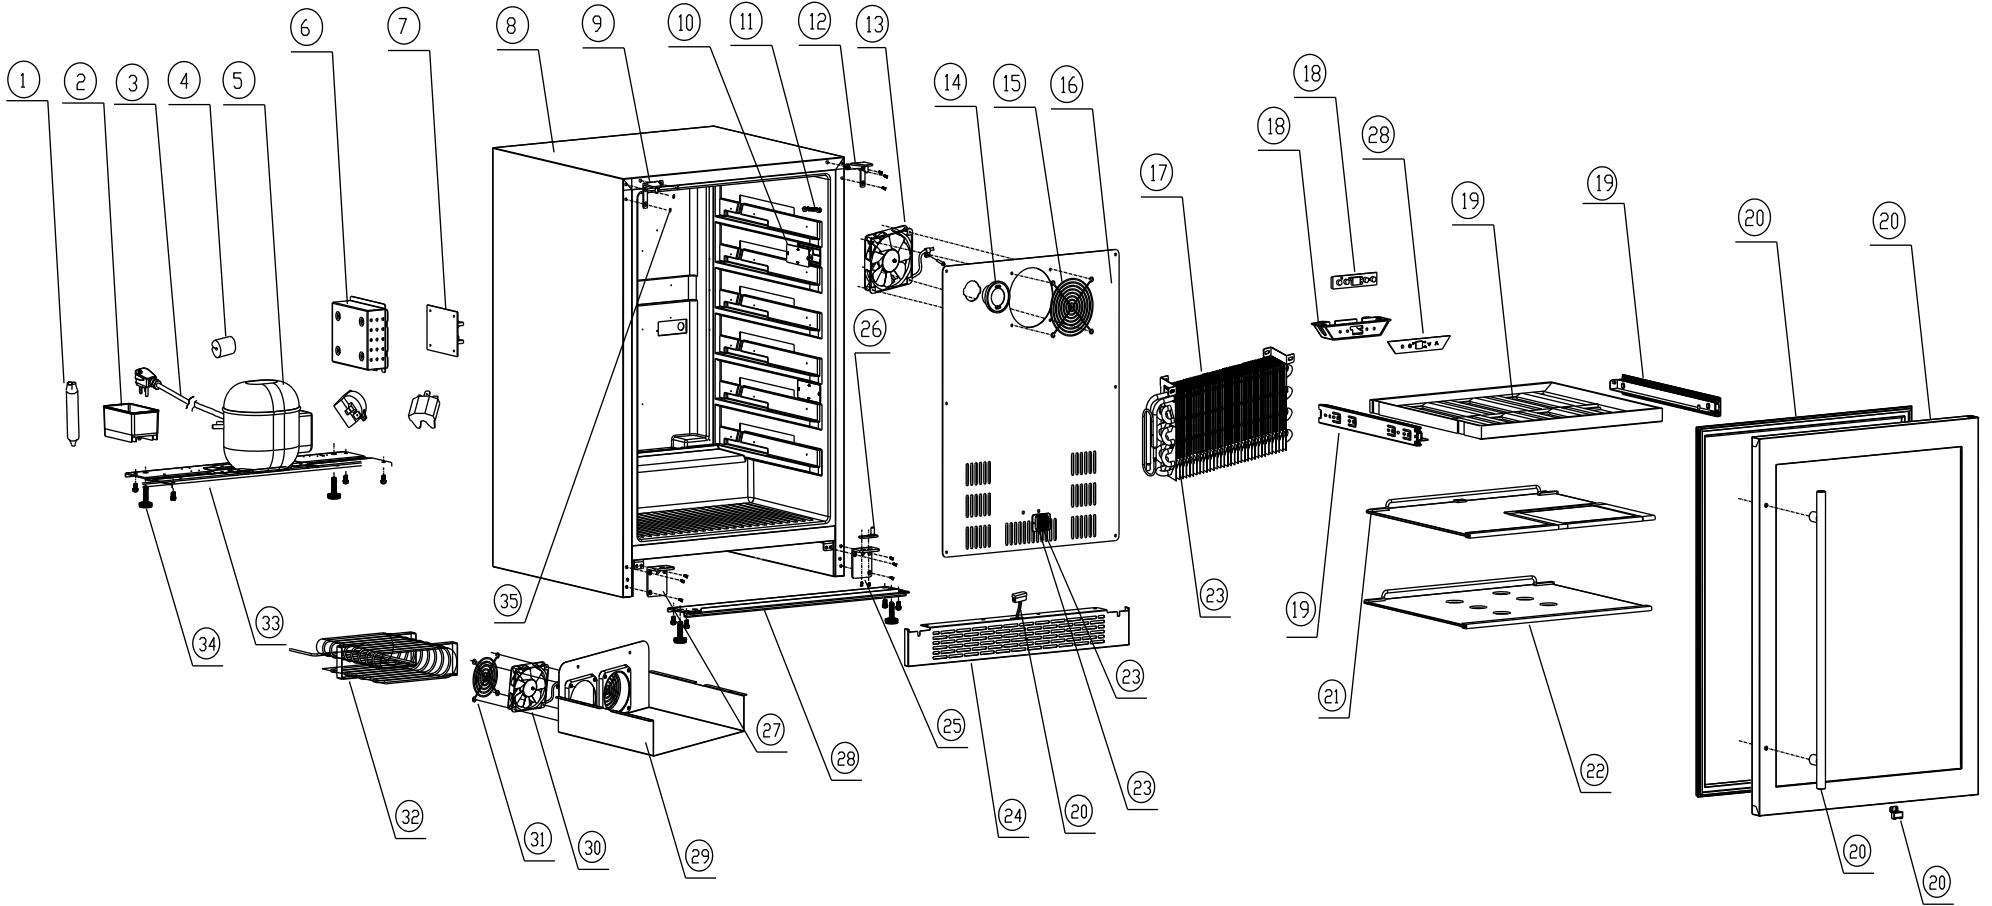

PRB24C01BG

Presrv™ Single Zone Beverage Cooler

ZEPHYR

PRB24C01BG

Ref #	Part #	Description	Qty.
1	56030007	Dryer Filter	1
2	56130037	Drip Tray	1
3	11030135	Power Cord	1
4	56220042	Anti-Vibration Gasket	1
5-1	12160005	Compressor	1
5-2	11050016	Compressor Relay	1
5-3	11050017	Compressor Starter	1
6	56200102	Main PCB Box	1
7	11010104	Main Power Control Board	1
9	54180012	Upper Left Hinge	1
10	52150013	LED Light Cover	5
11	12010010	Tri Color LED Light	5
12	54180013	Upper Right Hinge	1
13	12130036	Fan	1
14	Z0F-C004	Carbon Filter	1
15	54210021	Fan Cover	1
16	50140167	Rear Internal Panel	1
17	54240009	Evaporator	1
18-1	56200103	Display Box	1
18-2	11010105	Display Control Board	1
18-3	52050018	Display Cover	1
19-1	56200103	Wooden Shelf w/Stainless Trim (7 Bottle)	1
19-2	50320050	Sliding Rail, Right	1
19-3	50320051	Sliding Rail, Left	1
20-1	50230008	Door	1
20-2	56220043	Door Gasket	1
20-3	50280006	Door Handle	1
20-4	54220010	Magnet	1

20-5	11040031	Magnet Switch	1
21	50150015	Glass Shelf w/Trim	1
22	50150016	Retractable Glass Shelf w/Trim	1
23-1	11050018	Sensor	2
23-2	54210022	Sensor Cover	1
24	50260006	Kick Panel	1
25	54180014	Lower Right Hinge	1
26	54190055	Door Axis Plate	1
27	54180015	Lower Left Hinge	1
28	54140272	Cabinet Bracket	1
29	56210087	Condensor Cover	1
30	12130037	Fan	2
31	54210023	Fan Cover	2
32	54270003	Condensor	1
33	54140273	Compressor Bracket	1
34	50350006	Leveling Leg	4
35	56210088	Decorative Hole Cover	3