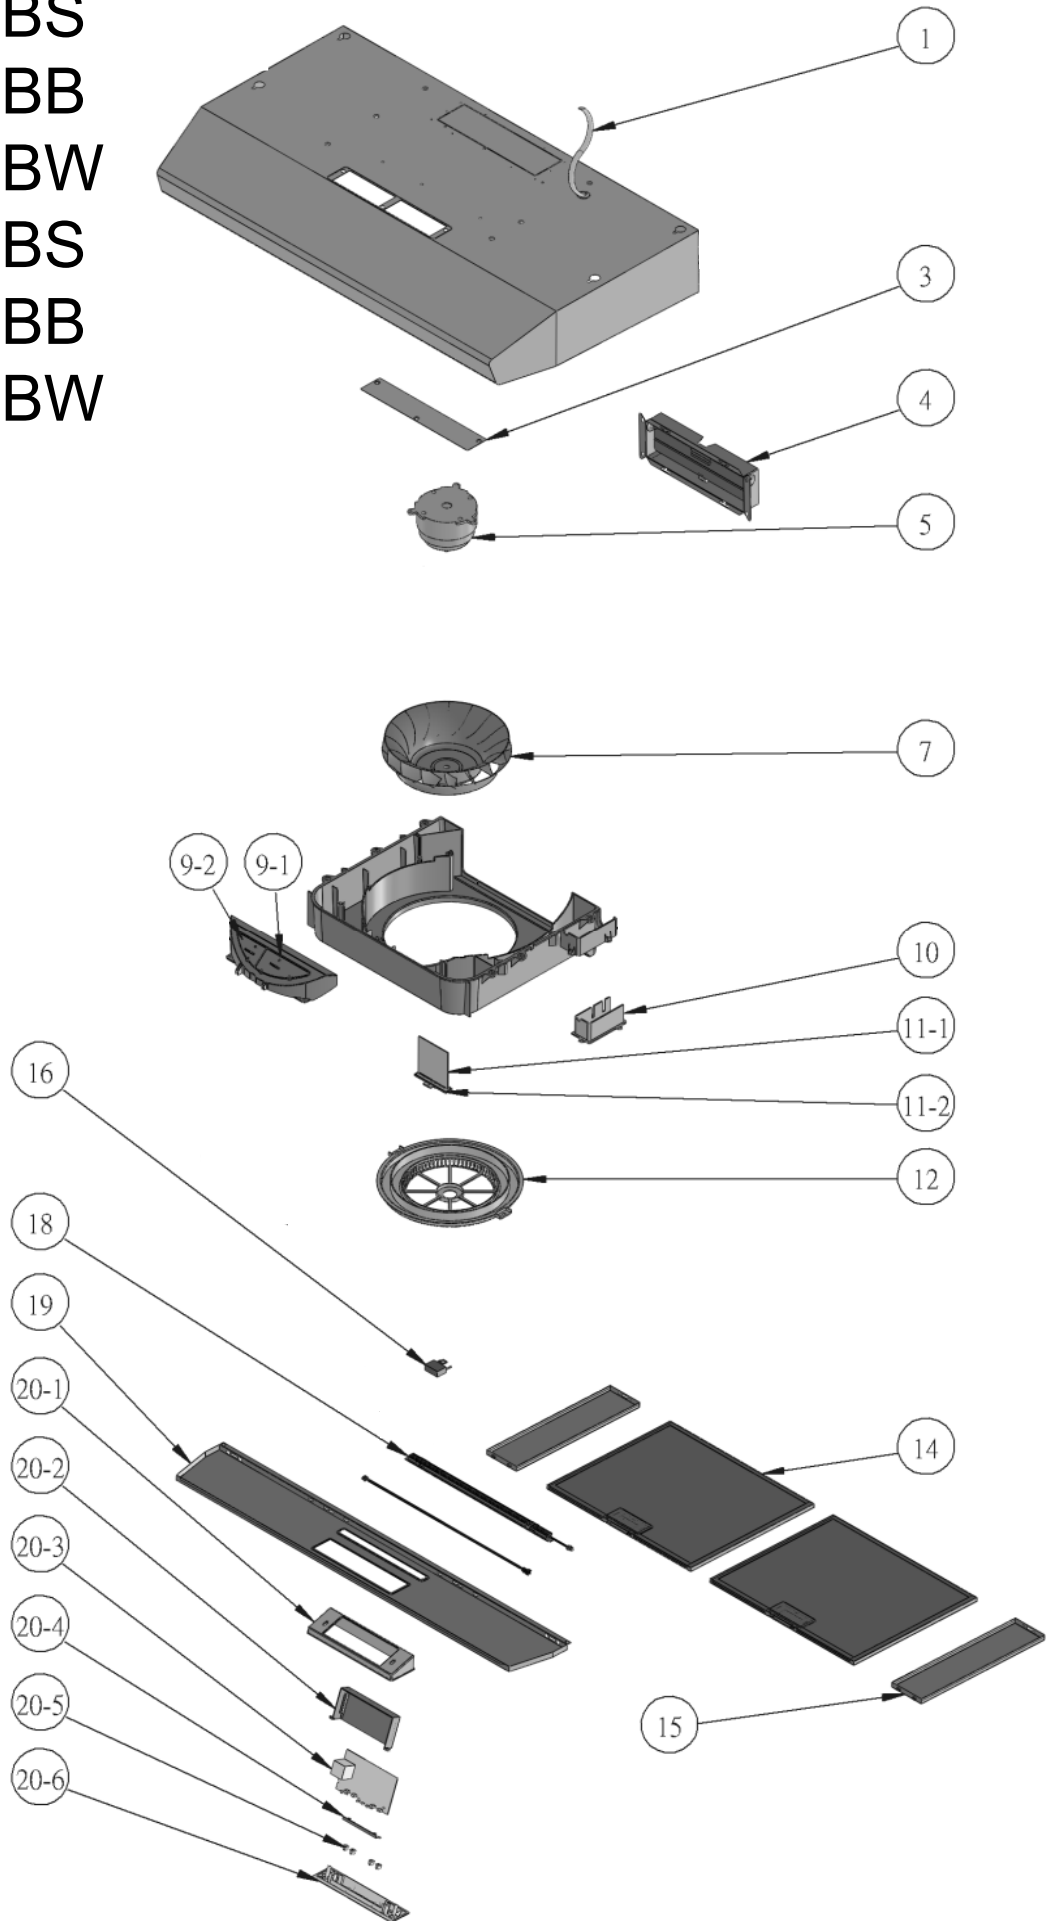

AK1200BS
AK1200BB
AK1200BW
AK1236BS
AK1236BB
AK1236BW

Breeze II

AK12xxBx

Ref #	Part #	Description	Qty.
1	11030015	Wires, Electrical	1
3	50140059	Cover Panel, Recirculating (Stainless)	1
3	50140060	Cover Panel, Recirculating (Black)	1
3	50140061	Cover Panel, Recirculating (White)	1
4	54060011	Collar, Rectangular w/Damper	1
5	12120027	Motor	1
7	54250017	Blower Wheel	1
9-1	56090014	Cover Panel, Air Channel	1
9-2	56090015	Cover Panel, Air Channel	1
10	54200003	Electrical Junction Box	1
11-1	50140002	Air Diverter	1
11-2	52110009	Cover, Air Diverter	1
12	50220010	Residue Pan	1
14	50200012	Filter, Aluminum Mesh	2
15	50120023	Side Panel (AK1236BS)	2
15	50120024	Side Panel (AK1236BB)	2
15	50120025	Side Panel (AK1236BW)	2
16	12050034	Capacitor	1
18	Z0B0041	LED Light Strip	1
19	50110185	Light Panel (AK1200BS)	1
19	50110186	Light Panel (AK1200BB)	1
19	50110187	Light Panel (AK1200BW)	1
19	50110188	Light Panel (AK1236BS)	1
19	50110189	Light Panel (AK1236BB)	1
19	50110190	Light Panel (AK1236BW)	1
20	11000125	Switch Assembly (AK12xxBS, AK12xxBB)	1
20	11000126	Switch Assembly (AK12xxBW)	1
20-1	56200022	Switch Housing	1

20-2	56210012	Cover, Control Board	1
20-3	11010080	Control Board	1
20-4	52170026	Button Spacer	1
20-5	50400004	Button (AK12xxBS, AK12xxBB)	4
20-5	50400005	Button (AK12xxBW)	4
20-6	52170007	Cover, Switch (AK12xxBS, AK12xxBB)	1
20-6	52170008	Cover, Switch (AK12xxBW)	1
21	05000037	Hardware Packet	1
21-1	01090001	Screw, M6 x 1"	4
21-2	01090002	Screw, M6 x 1 1/2"	4
21-3	01090003	Screw, M6 x 2"	4
21-4	02170001	Washer	4
21-5	01070006	Screw, M4 x 8mm	10
21-6	15000002	Wire Nut	3