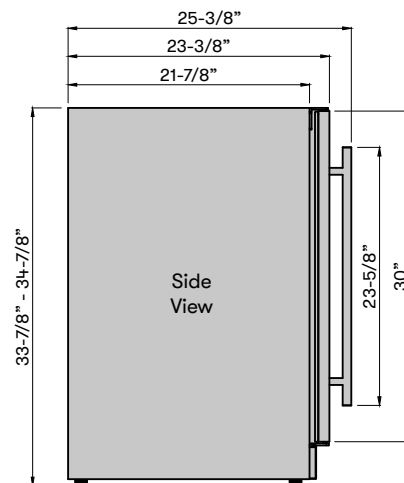

3-Color LED Lighting
Available in Cloud White, Deep Blue and Amber

MODEL	
Single Zone Wine Cooler	PRW15C01BG
Size	
Dimensions	15"W x 33-7/8"H x 23-3/8"D
Weight	102lbs.
Installation Type	Compact / Built-in / Freestanding
Refrigerant Type	R600a
FEATURES	
Capacity	27 bottles (750 ml)
Volume	3.4 cu/ft
Temperature Range	40° - 65° F
Sound Level	39 dBA
Door Finish	304-grade Stainless + Glass
Cabinet Finish	Black
Interior Finish	Black
Field-Reversible Door	Yes
Zero-Clearance Door Hinge	Yes
Door Glass	Dual-pane, Low-e Argon-filled*
Shelving	6 full-extension, black wood racks w/ stainless trim
Controls	Electronic Capacitive Touch
Lighting	3-Color LED
	Cloud White, Deep Blue, Amber
Door Open Alarm	Yes, after 3 minutes
Sabbath Mode	Yes
Air Filtration	Yes, w/ carbon filter
PreciseTemp™	Yes
Active Cooling Technology	Yes
Vibration Dampening System	Yes
AC POWER	
	115V, 60Hz at Max. 1.5A
OPTIONAL ACCESSORIES	
Pro Handle Kit	PRHAN-C001
WARRANTY	
	2 years parts, 5 years compressor 1 year labor