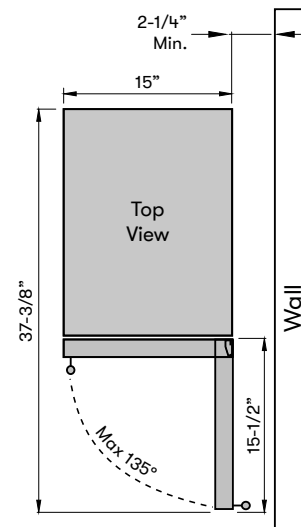

3-Color LED Lighting
Available in Cloud White, Deep Blue and Amber

MODEL	
Single Zone Wine Cooler	PRW15C01BG
Size	
Dimensions	15"W x 33-7/8"H x 23-3/8"D
Weight	102lbs.
Installation Type	Compact / Built-in / Freestanding
Refrigerant Type	R600a
FEATURES	
Capacity	27 bottles (750 ml)
Volume	3.4 cu/ft
Temperature Range	40° - 65° F
Sound Level	39 dBA
Door Finish	304-grade Stainless + Glass
Cabinet Finish	Black
Interior Finish	Black
Field-Reversible Door	Yes
Zero-Clearance Door Hinge	Yes
Door Glass	Dual-pane, Low-e Argon-filled*
Shelving	6 full-extension, black wood racks w/ stainless trim
Controls	Electronic Capacitive Touch
Lighting	3-Color LED
	Cloud White, Deep Blue, Amber
Door Open Alarm	Yes, after 3 minutes
Sabbath Mode	Yes
Air Filtration	Yes, w/ carbon filter
PreciseTemp™	Yes
Active Cooling Technology	Yes
Vibration Dampening System	Yes
AC POWER	
	115V, 60Hz at Max. 1.5A
OPTIONAL ACCESSORIES	
Pro Handle Kit	PRHAN-C001
WARRANTY	
	2 years parts, 5 years compressor 1 year labor