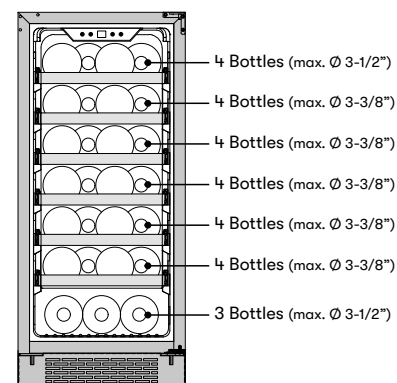

3-Color LED Lighting
Available in Cloud White, Deep Blue and Amber

MODEL	
Single Zone Wine Cooler	PRW15C01BG
Size	
Dimensions	15"W x 33-7/8"H x 23-3/8"D
Weight	102lbs.
Installation Type	Compact / Built-in / Freestanding
Refrigerant Type	R600a
FEATURES	
Capacity	27 bottles (750 ml)
Volume	3.4 cu/ft
Temperature Range	40° - 65° F
Sound Level	39 dBA
Door Finish	304-grade Stainless + Glass
Cabinet Finish	Black
Interior Finish	Black
Field-Reversible Door	Yes
Zero-Clearance Door Hinge	Yes
Door Glass	Dual-pane, Low-e Argon-filled*
Shelving	6 full-extension, black wood racks w/ stainless trim
Controls	Electronic Capacitive Touch
Lighting	3-Color LED
	Cloud White, Deep Blue, Amber
Door Open Alarm	Yes, after 3 minutes
Sabbath Mode	Yes
Air Filtration	Yes, w/ carbon filter
PreciseTemp™	Yes
Active Cooling Technology	Yes
Vibration Dampening System	Yes
AC POWER	
	115V, 60Hz at Max. 1.5A
OPTIONAL ACCESSORIES	
Pro Handle Kit	PRHAN-C001
WARRANTY	
	2 years parts, 5 years compressor 1 year labor