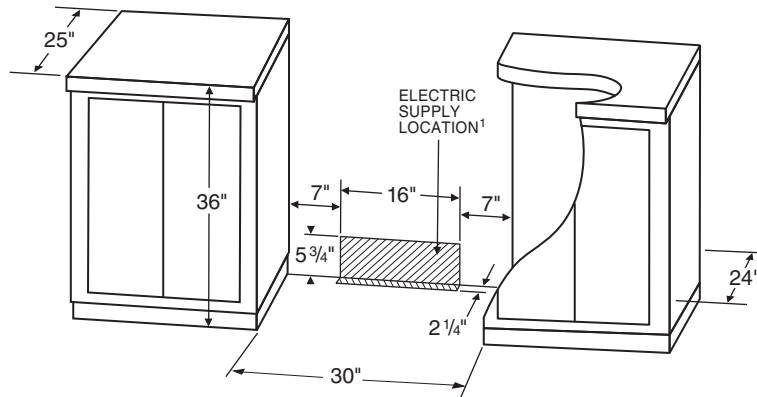

## 30" FREE-STANDING ELECTRIC RANGE

Style of product may vary from picture

### PRODUCT DIMENSIONS

	INCHES	CENTIMETERS
A <sup>2</sup>	26 1/8	66.4
B	29 7/8	75.9
C <sup>3</sup>	36	91.4
D <sup>3</sup>	46 3/4	118.7

### NOTES:

1. Provide for 120/208, 120/240 volt outlet per applicable cord in this area.  
16" (40.6 cm) W x 5 3/4" (14.6 cm) H, located 7" from side wall.
2. Depth excluding handle. Dimension given is from wall to front of oven door.
3. May vary slightly depending upon leveling legs.