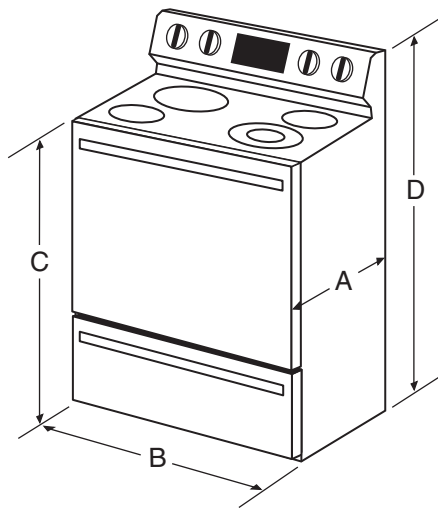

## 30" FREE-STANDING ELECTRIC RANGE

Style of product may vary from picture

### PRODUCT DIMENSIONS

	INCHES	CENTIMETERS
A <sup>2</sup>	26 1/8	66.4
B	29 7/8	75.9
C <sup>3</sup>	36	91.4
D <sup>3</sup>	46 3/4	118.7

### NOTES:

1. Provide for 120/208, 120/240 volt outlet per applicable cord in this area.  
16" (40.6 cm) W x 5 3/4" (14.6 cm) H, located 7" from side wall.
2. Depth excluding handle. Dimension given is from wall to front of oven door.
3. May vary slightly depending upon leveling legs.