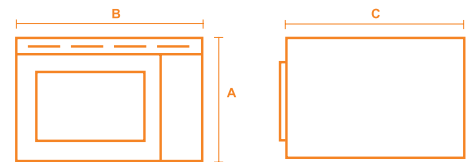

DIMENSIONS

Exterior Height (A)	17¼"	17¼"	17¼"
Exterior Width (B)	29⅝"	29⅝"	29⅝"
Exterior Depth Excluding Handle (C)	15⅞"	15⅞"	15⅞"

FRONT VIEW

SIDE VIEW

Available Colors

(W) White

(B) Black

(D) Silver