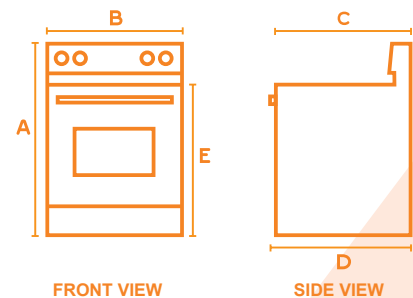

SIDE VIEW

Available Colors

FRONT VIEW