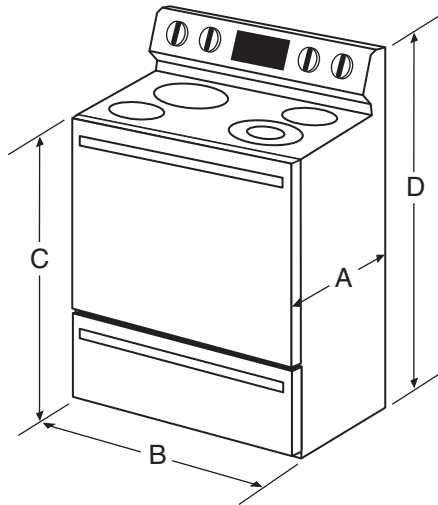

30" FREE-STANDING ELECTRIC RANGE

Style of product may vary from picture

PRODUCT DIMENSIONS

	INCHES	CENTIMETERS
A ²	26 5/8	67.6
B	29 7/8	75.9
C ³	36	91.4
D ³	47 3/8	120.3

MODEL SKU^s

AER5845RAW

AER5845RAB

AER5845RAS

NOTES:

1. Provide for 120/208, 120/240 volt outlet per applicable cord in this area.
16" (40.6 cm) W x 5 3/4" (14.6 cm) H, located 7" from side wall.
2. Depth excluding handle. Dimension given is from wall to front of oven door.
3. May vary slightly depending upon leveling legs.