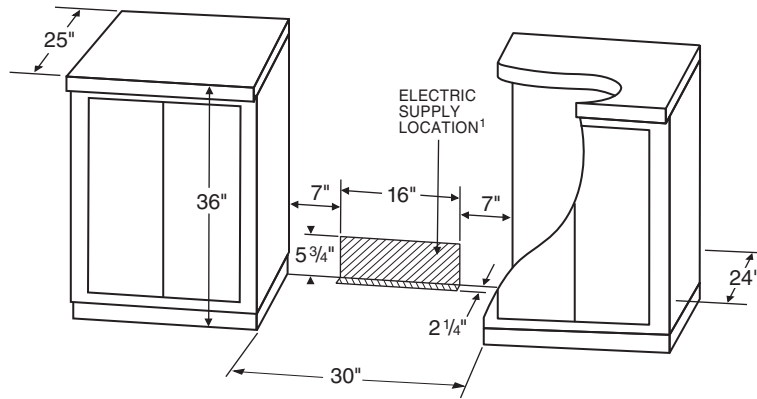

30" FREE-STANDING ELECTRIC RANGE

Style of product may vary from picture

PRODUCT DIMENSIONS

	INCHES	CENTIMETERS
A ²	26 5/8	67.6
B	29 7/8	75.9
C ³	36	91.4
D ³	47 3/8	120.3

MODEL SKU^s

AER5845RAW

AER5845RAB

AER5845RAS

NOTES:

1. Provide for 120/208, 120/240 volt outlet per applicable cord in this area.
16" (40.6 cm) W x 5 3/4" (14.6 cm) H, located 7" from side wall.
2. Depth excluding handle. Dimension given is from wall to front of oven door.
3. May vary slightly depending upon leveling legs.