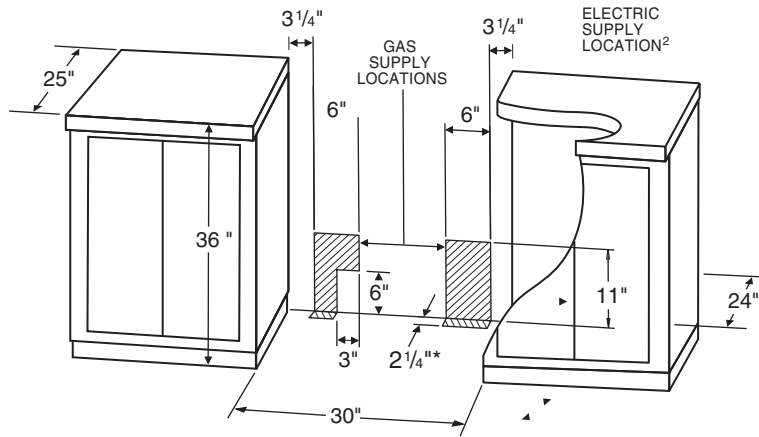

30" FREE-STANDING GAS RANGE

Style of product may vary from picture

PRODUCT DIMENSIONS

	INCHES	CENTIMETERS
A ¹	26 1/8	66.4
B	29 7/8	75.9
C ²	36	91.4
D ²	46 3/4	118.7

MODEL SKUs

AGR4412ADW
AGR4412ADB
AGR4412ADQ
AGR4412ADS

NOTES:

1. Depth excluding handle. Dimension given is from wall to front of oven door.
Add 1 1/4" to depth for control panel (gas models).
2. May vary slightly depending upon leveling legs.

Important: Because of continuing product improvements, Amana reserves the right to change specifications without notice. Dimensional specifications are provided for planning purposes only. For complete details see installation instructions that accompany each product before selecting cabinetry, making cutouts or beginning installation.