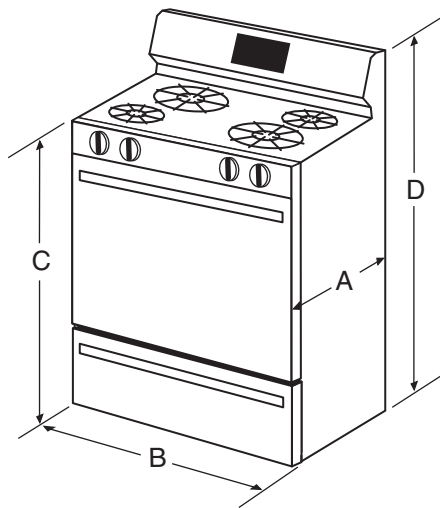

30" FREE-STANDING GAS RANGE

Style of product may vary from picture

PRODUCT DIMENSIONS

	INCHES	CENTIMETERS
A ¹	26 1/8	66.4
B	29 7/8	75.9
C ²	36	91.4
D ²	46 3/4	118.7

MODEL SKUs

AGR4412ADW
AGR4412ADB
AGR4412ADQ
AGR4412ADS

NOTES:

1. Depth excluding handle. Dimension given is from wall to front of oven door.
Add 1 1/4" to depth for control panel (gas models).
2. May vary slightly depending upon leveling legs.

Important: Because of continuing product improvements, Amana reserves the right to change specifications without notice. Dimensional specifications are provided for planning purposes only. For complete details see installation instructions that accompany each product before selecting cabinetry, making cutouts or beginning installation.