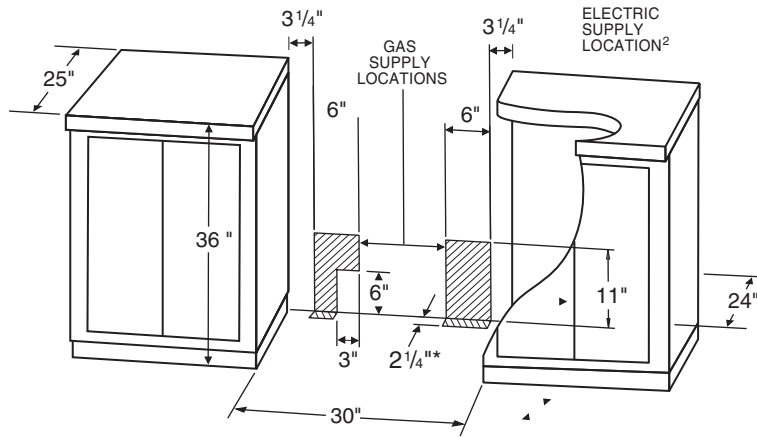

30" FREE-STANDING GAS RANGE

Style of product may vary from picture

PRODUCT DIMENSIONS

	INCHES	CENTIMETERS
A ¹	26 5/8	67.6
B	29 7/8	75.9
C ²	36	91.4
D ²	47 3/8	120.3

MODEL SKU_s

AGR5725RDW

AGR5725RDB

AGR5725RDQ

AGR5725RDS

NOTES:

1. Depth excluding handle. Dimension given is from wall to front of oven door.
Add 1 1/4" to depth for control panel (gas models).
2. May vary slightly depending upon leveling legs.