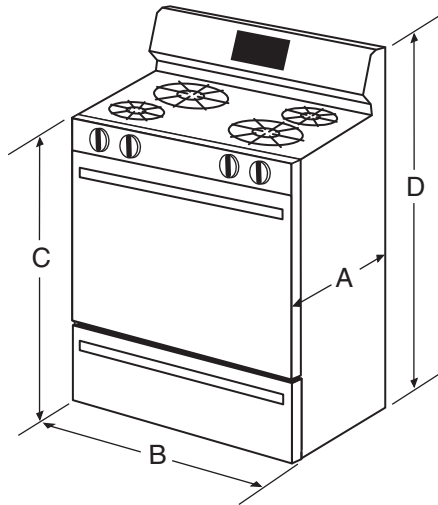

30" FREE-STANDING GAS RANGE

Style of product may vary from picture

PRODUCT DIMENSIONS

	INCHES	CENTIMETERS
A ¹	26 5/8	67.6
B	29 7/8	75.9
C ²	36	91.4
D ²	47 3/8	120.3

MODEL SKU_s

AGR5725RDW

AGR5725RDB

AGR5725RDQ

AGR5725RDS

NOTES:

1. Depth excluding handle. Dimension given is from wall to front of oven door.
Add 1 1/4" to depth for control panel (gas models).
2. May vary slightly depending upon leveling legs.