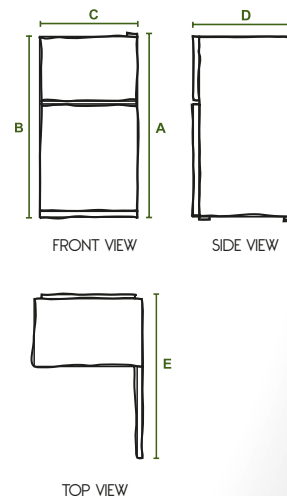

REFRIGERATOR STORAGE FEATURES

	1 Refrigerator	1 Refrigerator	1 Refrigerator
Interior Light	1 Refrigerator	1 Refrigerator	1 Refrigerator
Adjustable Glass Shelves	2 Full-Width Spillsaver™	1 Full-Width 2 Half-Width	1 Full-Width 2 Half-Width
Humidity-Controlled Garden Fresh™ Crisper Drawers	2	2	2
Opaque Adjustable Door Bins		3	3
Fixed Door Shelves	2 Full-Width 1 Half-Width	1	1
Gallon Door Storage	•		
Clear Deli Drawer	•	•	•
Dairy Center	•	•	•

FREEZER STORAGE FEATURES

	1 Full-Width Wire	1 Full-Width Wire	1 Full-Width Wire
Freezer Shelf	1 Full-Width Wire	1 Full-Width Wire	1 Full-Width Wire
Full-Width Freezer Door Shelves	2	2	2
Automatic Ice Maker	Factory Installed	Optional Kit ECKMF94	Optional Kit ECKMF94
Colors*	B / D / H / N / S / E	W / B / S	W / B / S

DIMENSIONS

Overall Height (A)	68"	66½"	66½"
Height without Hinge (B)	67¾"	65½"	65½"
Cabinet Width (C)	28"	29½"	32½"
Cabinet Depth (D)	31½"	31½"	31½"
Cabinet Depth with Door at 90° (E)	56¼"	58¼"	61¼"

COLORS*

W
White Doors and Cabinet with White Trim

B
Black Doors and Cabinet with Black Trim

S
Stainless Steel Doors with Black Cabinet and Trim

H
Red Doors with Silver Cabinet and Trim

D
Silver Doors and Cabinet with Silver Trim

N
Twilight (avail. May '09)
Navy Doors with Silver Cabinet and Trim

E
White Dry-Erase Doors with White Cabinet and Trim

DIMENSIONS

*Door finish on all top-freezer refrigerator models is smooth.

*Registered trademark/™Trademark of Maytag Corporation or its related companies. ©2009. All rights reserved.