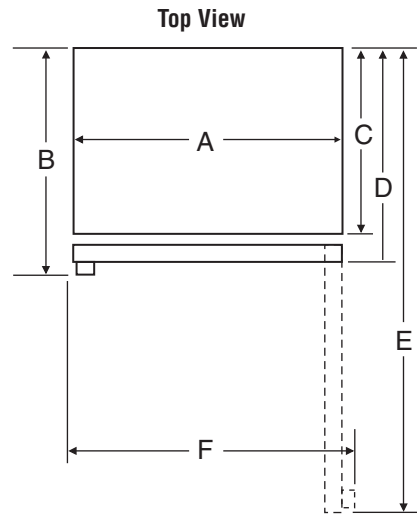

BOTTOM-FREEZER REFRIGERATORS

Front View

Style of product may vary from picture

PRODUCT DIMENSIONS

	INCHES	CENTIMETERS
A	29 5/8	75.2
B ¹	33	83.8
C	28	71.1
D ²	30 3/4	78.1
E ³	59	149.9
F ⁴	31 7/8	81.0
G ⁵	65 5/8	166.7
H ⁶	66 7/8	169.9
J ⁷	N/A	N/A

MODEL SKU_s

ABL1922FES

NOTES:

1. Depth with doors closed, including handle.
2. Depth with doors closed, excluding handle.
3. Depth with doors open at 90 degrees.
4. Width with doors open at 90 degrees, including handles.
5. Height to top of refrigerator
6. Height to top of refrigerator including door hinge.
7. Height to top of refrigerator door trim (if needed for trim models).
8. When installing refrigerator in or near a corner, allow enough room for door to open without interfering with cabinet drawers or hardware.