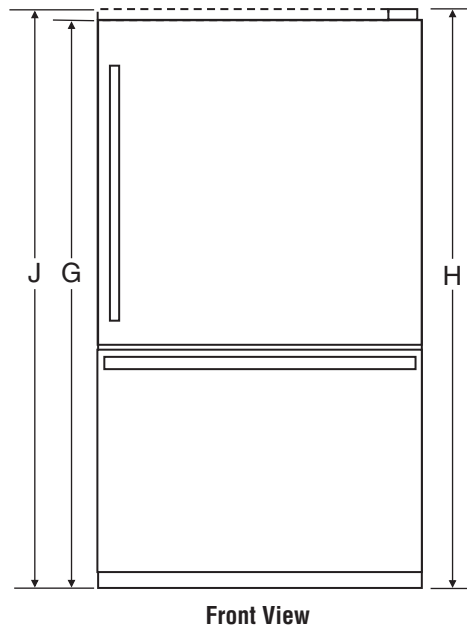

BOTTOM-FREEZER REFRIGERATORS

Front View

Style of product may vary from picture

PRODUCT DIMENSIONS

	INCHES	CENTIMETERS
A	29 5/8	75.2
B ¹	33	83.8
C	28	71.1
D ²	30 3/4	78.1
E ³	59	149.9
F ⁴	31 7/8	81.0
G ⁵	65 5/8	166.7
H ⁶	66 7/8	169.9
J ⁷	N/A	N/A

MODEL SKU_s

ABL1922FES

NOTES:

1. Depth with doors closed, including handle.
2. Depth with doors closed, excluding handle.
3. Depth with doors open at 90 degrees.
4. Width with doors open at 90 degrees, including handles.
5. Height to top of refrigerator
6. Height to top of refrigerator including door hinge.
7. Height to top of refrigerator door trim (if needed for trim models).
8. When installing refrigerator in or near a corner, allow enough room for door to open without interfering with cabinet drawers or hardware.