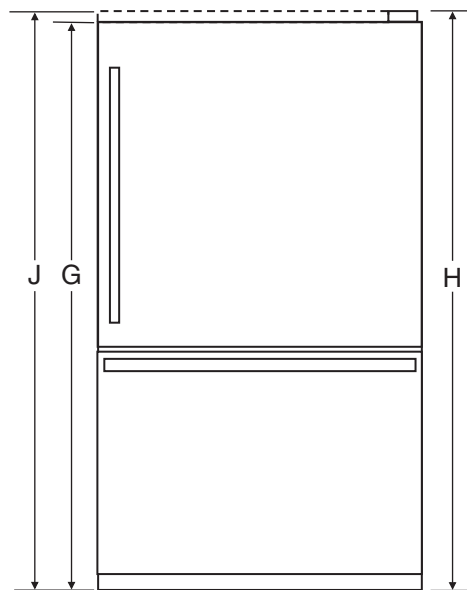

PRODUCT DIMENSIONS

Front View

Style of product may vary from picture

	INCHES	CENTIMETERS
A	32 5/8	82.9
B ¹	33	83.8
C	28	71.1
D ²	30 3/4	78.1
E ³	62 1/8	157.8
F ⁴	34 7/8	88.6
G ⁵	68 5/8	174.3
H ⁶	69 7/8	177.5
J ⁷	N/A	N/A

MODEL SKU_s

ABL2227FES

NOTES:

1. Depth with doors closed, including handle.
2. Depth with doors closed, excluding handle.
3. Depth with doors open at 90 degrees.
4. Width with doors open at 90 degrees, including handles.
5. Height to top of refrigerator
6. Height to top of refrigerator including door hinge.
7. Height to top of refrigerator door trim (if needed for trim models).
8. When installing refrigerator in or near a corner, allow enough room for door to open without interfering with cabinet drawers or hardware.