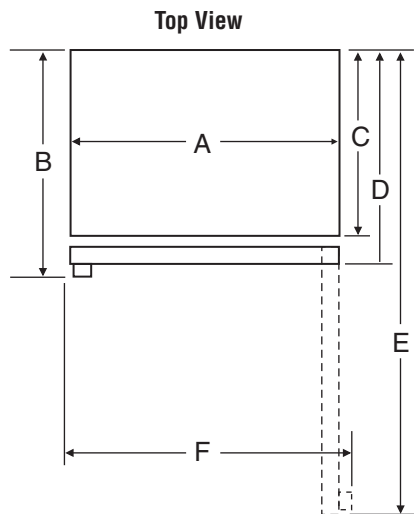

PRODUCT DIMENSIONS

Front View

Style of product may vary from picture

	INCHES	CENTIMETERS
A	32 5/8	82.9
B ¹	33	83.8
C	28	71.1
D ²	30 3/4	78.1
E ³	62 1/8	157.8
F ⁴	34 7/8	88.6
G ⁵	68 5/8	174.3
H ⁶	69 7/8	177.5
J ⁷	N/A	N/A

MODEL SKU_s

ABL2227FES

NOTES:

1. Depth with doors closed, including handle.
2. Depth with doors closed, excluding handle.
3. Depth with doors open at 90 degrees.
4. Width with doors open at 90 degrees, including handles.
5. Height to top of refrigerator
6. Height to top of refrigerator including door hinge.
7. Height to top of refrigerator door trim (if needed for trim models).
8. When installing refrigerator in or near a corner, allow enough room for door to open without interfering with cabinet drawers or hardware.