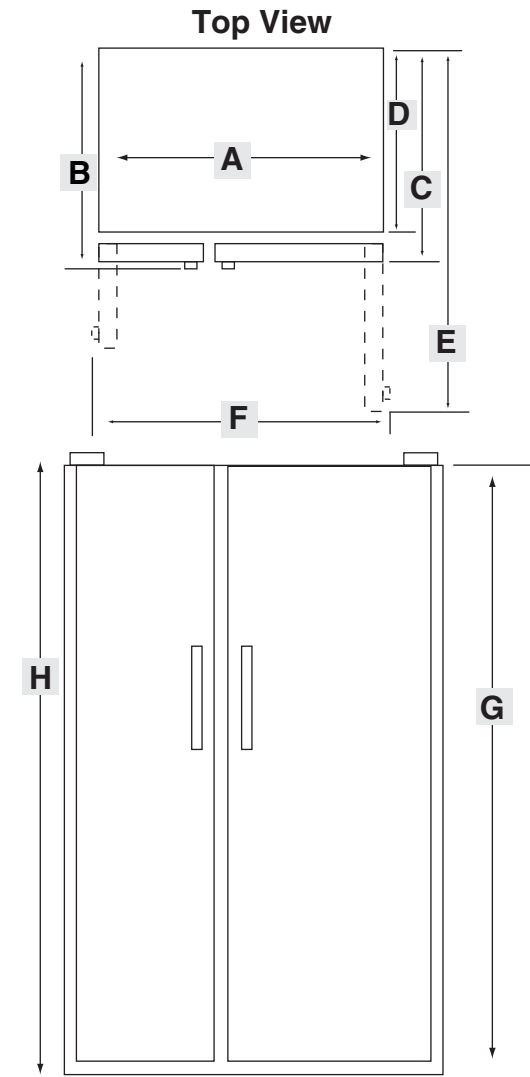

Amana®

SIDE-BY-SIDE REFRIGERATOR

26 Cu. Ft. Models - ASB & ASD

Dimensions

■	Inches	Centimeters
A	35 5/8	90.5
B ¹	33 1/4	84.5
C ²	30 3/4	78.1
D	28	71.1
E ³	49 1/2	125.7
F ⁴	40 3/4	103.5
G ⁵	68 1/2	174.0
H ⁶	70	177.8

Notes:

1. Depth including door handle.
2. Depth excluding door handle.
3. Depth with doors open 90°.
4. Width with doors open 90°.
5. Height excluding door hinge.
6. Height including door hinge.

Important: Because of continuing product improvements, Amana reserves the right to change specifications without notice. Dimensional specifications are provided for planning purposes only. For complete details see installation instructions that accompany each product before selecting cabinetry, making cutouts or beginning installation.