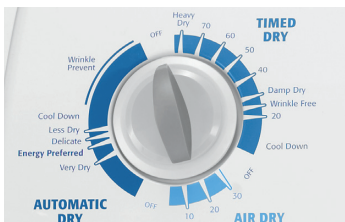

OUR HE WASHER USES UP TO 75% LESS WATER
AND 82% LESS ENERGY,** HELPING YOU SAVE OVER \$1,200
IN UTILITY COSTS OVER ITS LIFETIME.†

SENSES WHEN ITEMS ARE DRY

Automatic Dryness Control uses a sensor to monitor air temperature, automatically stopping the cycle when fabrics are dry to help reduce shrinking and overdrying.