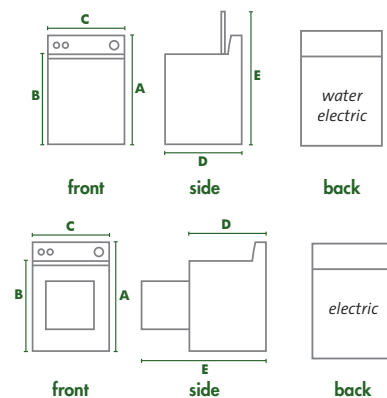

DRYERS	NE/GD4600Y	NE/GD4700Y
Capacity (cu. ft.)	6.5	7.0
Number of cycles	11	12
Heavy Duty		•
Timed Dry	up to 60 min.	up to 70 min.
On/off end-of-cycle signal		•
Temperature settings	3	4
Automatic Dryness Control	•	•
Energy Preferred	•	•
Wrinkle Prevent option	•	•
Interior drum light		•
Reversible-swing door	Wide-open, side-swing	Wide-open, side-swing
Optional drying rack	3404351	3406839
LP conversion kit (gas models only)	49572A	49572A
Color	Q	Q

Bold green type indicates a step-up feature

Q White

DIMENSIONS

TOP LOAD WASHERS

MODEL	Height to top of console (A)	Height to top of cabinet (B)	Width (C)	Depth (D)	Height with lid opened 90° (E)
NTW4600Y	43"	37"	25½"	26"	53"
NTW4650Y*	43"	37"	25½"	26"	53"
NTW4700Y	43"	37"	25½"	26"	53"
NTW4750Y	43"	37"	25½"	26"	53"

DRYERS

MODEL	Height to top of console (A)	Height to top of cabinet (B)	Width (C)	Depth (D)	Depth with door opened 90° (E)
NE/GD4600Y	43"	37"	29"	28½"	50½"
NE/GD4700Y	43"	37"	29"	28½"	50½"

*Indicates a retail-specific model.

DIMENSIONS ARE SHOWN FOR PLANNING PURPOSES ONLY. For complete information, see Installation Instructions packed with product.