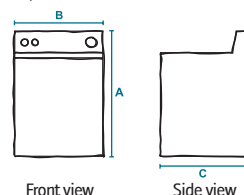

DIMENSIONS

Overall height (A)	43"	43"	43"
Overall width (B)	26 $\frac{7}{8}$ "	26 $\frac{7}{8}$ "	26 $\frac{7}{8}$ "
Overall depth (C)	26"	26"	26"
Height with lid open	53"	53"	53"

NED4500V
NGD4500V

NED4800V
NGD4800V

DRYER

Capacity (cu. ft.)	6.5	6.5
Number of cycles	7	9
Temperature settings	3	4
Automatic dryness control	•	•
Timed Dry	60 min.	70 min.
Air Dry	•	•
Wrinkle Prevent option	•	On/Off
On/off end-of-cycle signal	•	•
Reversible-swing door	Wide-open, side-swing	Wide-open, side-swing
Drum light		•
Optional drying rack	3406839	3406839
LP conversion kit (gas models only)	49572	49572
Color	White (Q)	White (Q)

DIMENSIONS

Overall height (A)	42 $\frac{1}{2}$ "	42 $\frac{1}{2}$ "
Overall width (B)	29"	29"
Overall depth (C)	28 $\frac{1}{2}$ "	28 $\frac{1}{2}$ "
Depth with door at 90°	42 $\frac{1}{2}$ "	42 $\frac{1}{2}$ "