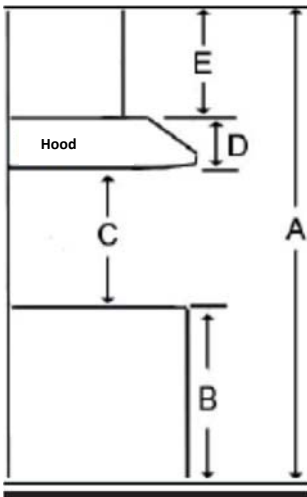

AVG-306CBM
30" Under Cabinet hood - **MSRP: \$769.00**

Selected Model	
Model number	AVG-306CBM
Exterior Appearance	
Color	Black
Dimensions	
Dimensions	30" (W) x 22" (D) x 6" (H)
Features	
Control	Soft touch with LED display
Lighting	2 bulbs, 2W LED (bulbs included)
Blower type	600 CFM, 3-speed
Filter type	2 aluminium superior micro hole filters and stainless steel baffle filters included
Duct transition	6" Round (Top) 3 1/4" x 10" rectangular (Rear) 3 1/4" x 10" rectangular (Top)
Ducting	Ducted
Electrical Requirements	
Electrical requirements	120V / 60Hz
Warranty	
1-year Warranty	Parts and labour, in-home service

Dimensions

Installation

A	Floor to ceiling height	variable
B	Floor to counter top height (standard)	36"
C	Recommended height between cooking surface and bottom of the hood	28 to 30"
D	Hood height	6"
E	Chimney height	N/A

Duct transition

Top 6" Rond

Top & back 3 1/4 x 10"

The information contained herein is based on sources that we believe to be reliable, but is not guaranteed by us, may be incomplete and/or may change without notice.