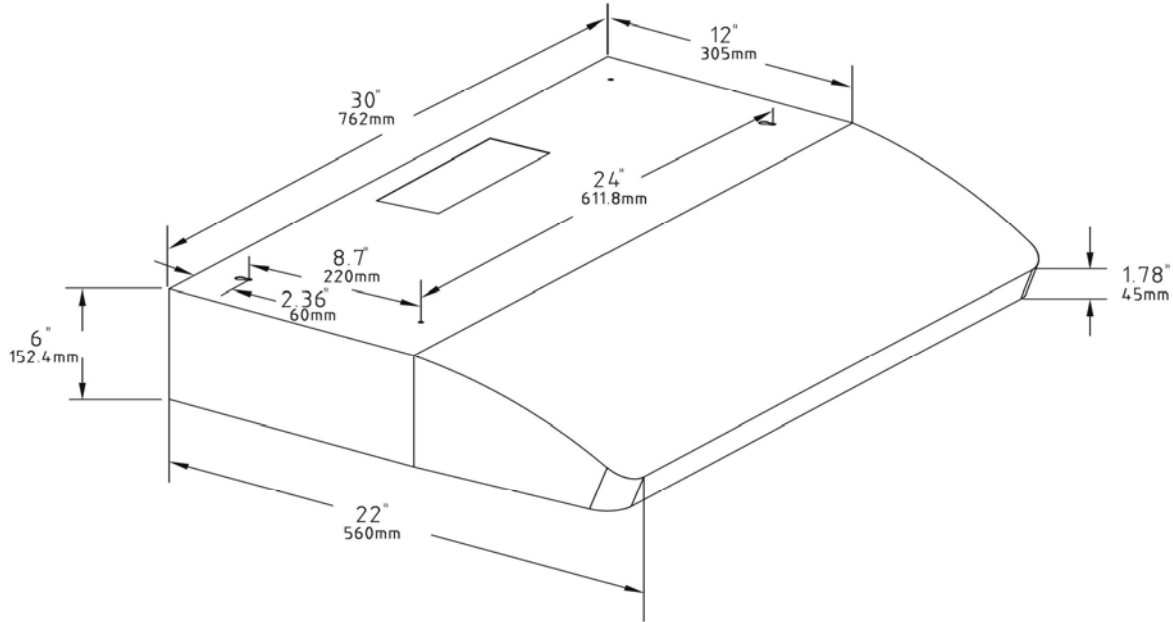

AVG-306CBM
30" Under Cabinet hood - **MSRP: \$769.00**

Selected Model	
Model number	AVG-306CBM
Exterior Appearance	
Color	Black
Dimensions	
Dimensions	30" (W) x 22" (D) x 6" (H)
Features	
Control	Soft touch with LED display
Lighting	2 bulbs, 2W LED (bulbs included)
Blower type	600 CFM, 3-speed
Filter type	2 aluminium superior micro hole filters and stainless steel baffle filters included
Duct transition	6" Round (Top) 3 1/4" x 10" rectangular (Rear) 3 1/4" x 10" rectangular (Top)
Ducting	Ducted
Electrical Requirements	
Electrical requirements	120V / 60Hz
Warranty	
1-year Warranty	Parts and labour, in-home service

Dimensions

Installation

A	Floor to ceiling height	variable
B	Floor to counter top height (standard)	36"
C	Recommended height between cooking surface and bottom of the hood	28 to 30"
D	Hood height	6"
E	Chimney height	N/A

Duct transition

Top 6" Rond

Top & back 3 1/4 x 10"

The information contained herein is based on sources that we believe to be reliable, but is not guaranteed by us, may be incomplete and/or may change without notice.