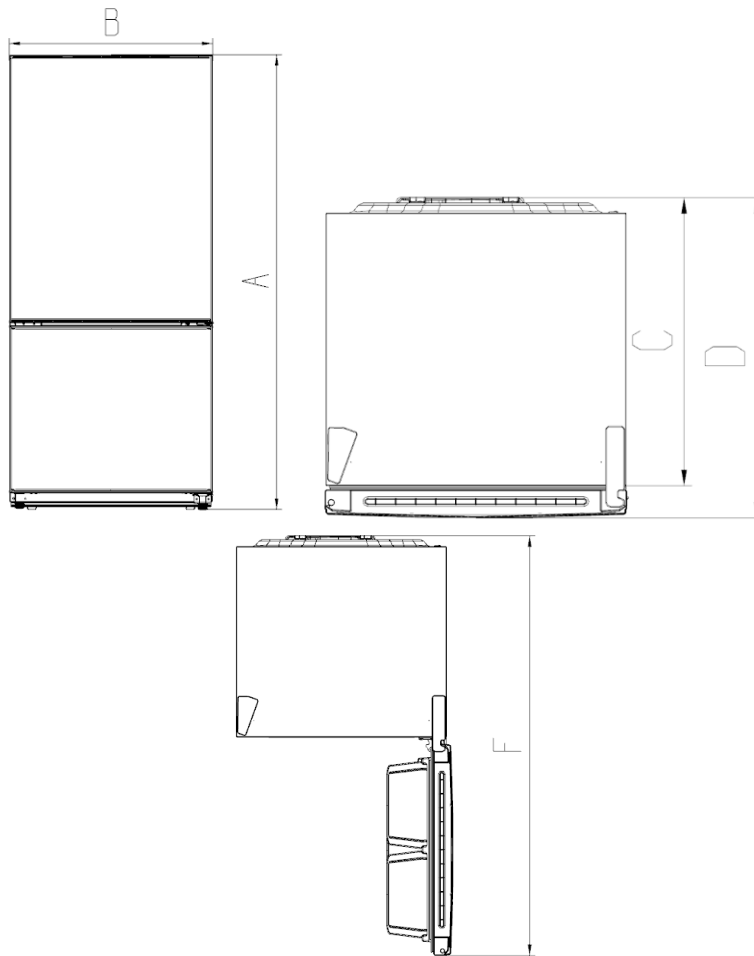

ARBM188WE

18.7 cu ft. Refrigerator 1 door, White, bottom mount drawer

Selected Model	
Model number	ARBM188WE
Exterior Appearance	
Door Design	Slightly Curved
Handle Type	Recessed handle
Freestanding	Yes
Counter-Depth	Yes
Cabinet color	Grey
Frontage Color	White
Reversible Door	Yes
Dimensions	
Overall Heigh (in.)	66.6"
Overall Width (in.)	29 1/2"
Depth with door	31,5"
Depth with door open to 90 degree	57,64"
Features	
Freezer Type	Freezer drawer
Temperature Management Control	Electronic soft touch control
Door swing	Right
Interior Lighting	LED lights
Control Panel	Inside
Ref Storage bin	4 smalls + 1 large door bins
Defrost Type	Automatic Frost Free
Depth (po)	30.9"
Depth (po) without the door	28,34"
Freezer storage	2 large storage bin (1 white +1 clear)
Shelves	2 glass shelves
Capacity	
Total Capacity	18.7 pi.cu
Gas type	
R600A	R600A
Electrical Requirements	
Energy Consumption	ENERGY STAR
Warranty	
3 Year warranty Sealed system (parts)	3 Year warranty Sealed system (parts)
Complete 2 year warranty parts & labor	Complete 2 year warranty parts & labor

CLEARANCE

The unit door needs to open entirely. To find out the necessary clearance, please refer to the measurements and drawings below.

Description	Reference	Measures in mm/inches
Total Height	A	1686 (66.4")
Width	B	750 (29.5")
Depth of the cabinet	C	720 (28.34")
Depth including door	D	800 (31.5")
Depth (door open at 90°)	F	1464 (57.64")