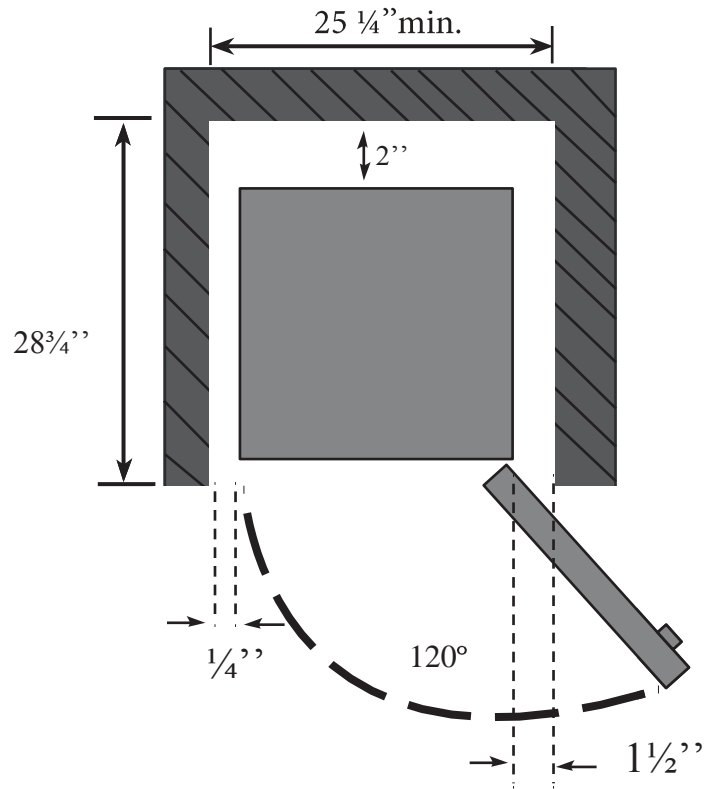

TBWC-168SS6L 168 Bottle Wine Cellar

Selected Model	
Model number	TBWC-168SS6L
Dimensions	
Width (in.)	23 1/2"
Depth (in.)	26 3/4"
Height (in.)	73 7/8"
Exterior Appearance	
Color Appearance	Stainless Steel
Handle Type	Curved
Installation Type	Freestanding or Built-In
Kick Plate	Stainless Steel
Capacity	
Total Capacity	168 Bottles
Features	
Temperature zone(s)	2
Adjustable Temperature	10-18°C (lower zone) 5-10°C (upper zone)
Built-in	Yes
Charcoal Filter	Yes
Configuration	Single Door
Control Type	Soft touch electronic control
Door Lock	Yes
Door opening orientation	To the left
Interior lighting	Blue LED
Leveling legs	Yes
Product type	Wine cooler
Shelves extension	On ball bearings
Shelves type	Wooden shelves Stainless steel frontage
Wine racks	16 Wooden Racks with Stainless Steel Frontage
Electrical Requirements	
Volts; Hertz; Amps	120V / 60 Hz / 15 amp
Warranty	
2 Year full Warranty	Entire appliance; parts and labour, in-home service
3-year total warranty	Compressor only

*****Please note : For model TBWC-168SS6L the handle is on the right side and so the opening door range is from right to left*****

Type of installation

Flush installation with cellar frame

Flush door with cabinet
Door opening at 120°