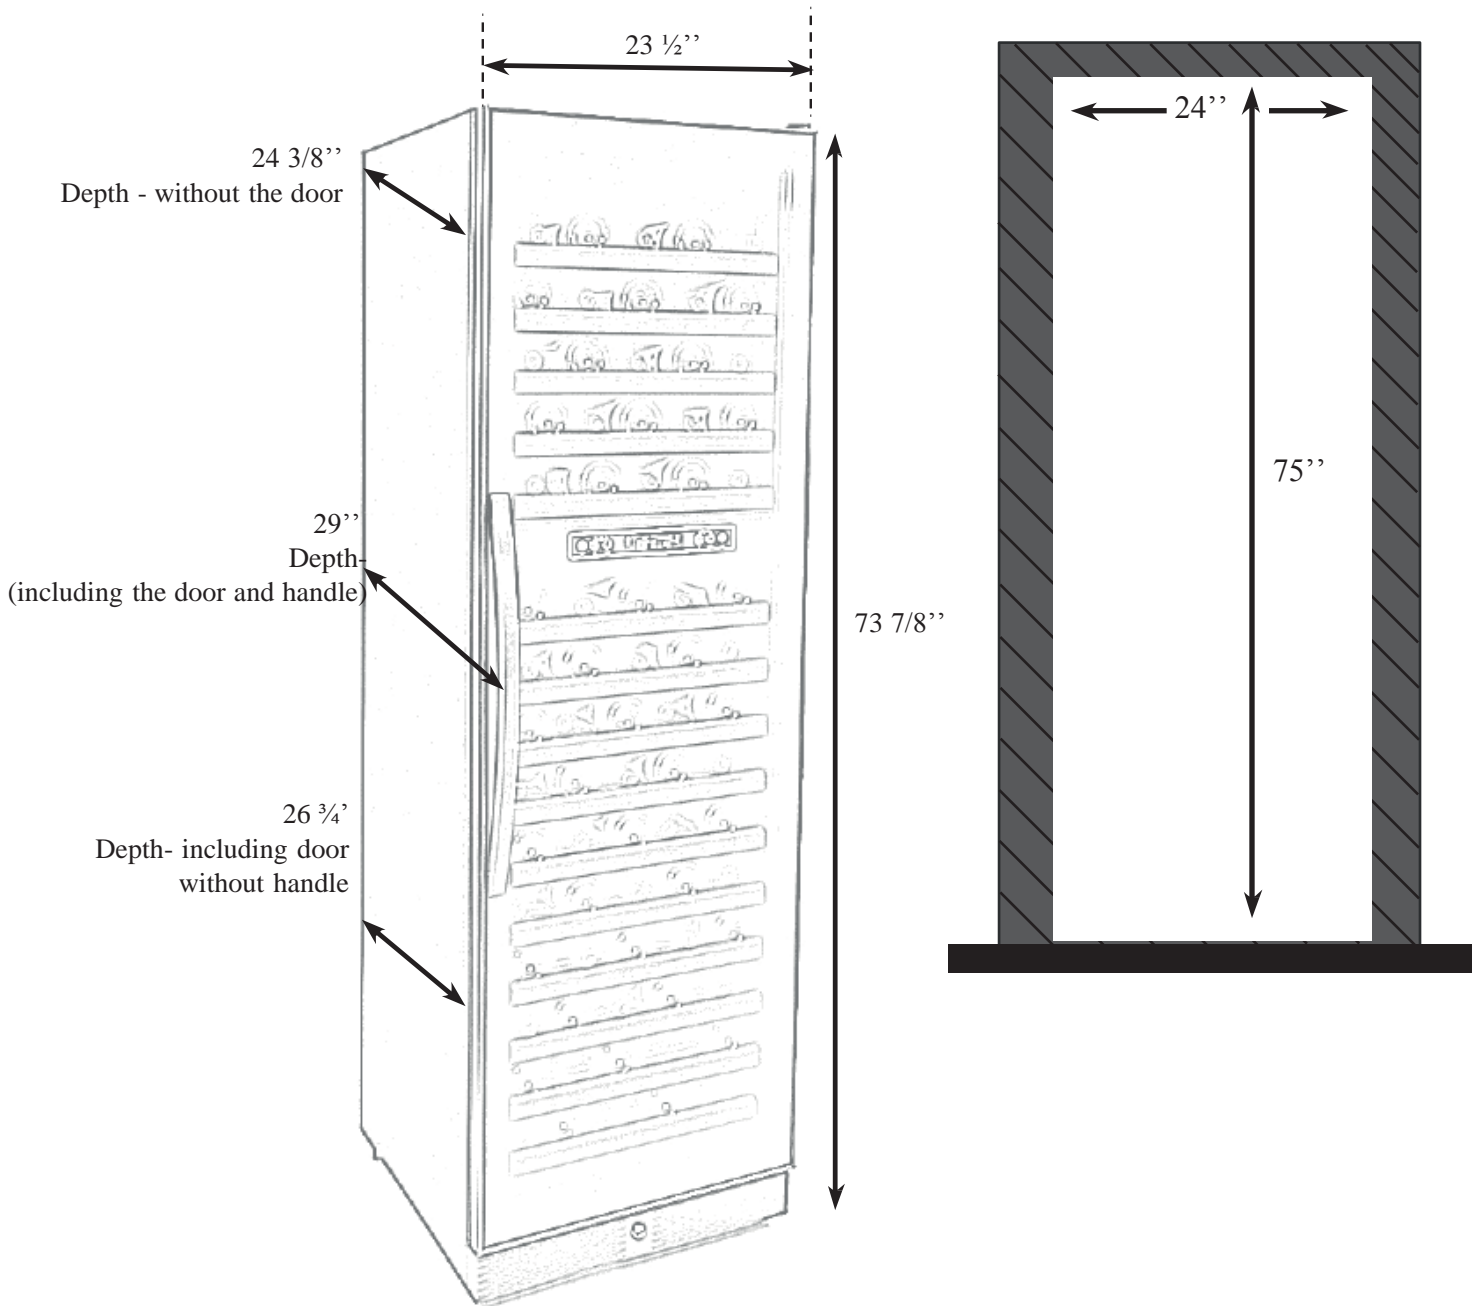

TBWC-168SS6L 168 Bottle Wine Cellar

Selected Model	
Model number	TBWC-168SS6L
Dimensions	
Width (in.)	23 1/2"
Depth (in.)	26 3/4"
Height (in.)	73 7/8"
Exterior Appearance	
Color Appearance	Stainless Steel
Handle Type	Curved
Installation Type	Freestanding or Built-In
Kick Plate	Stainless Steel
Capacity	
Total Capacity	168 Bottles
Features	
Temperature zone(s)	2
Adjustable Temperature	10-18°C (lower zone) 5-10°C (upper zone)
Built-in	Yes
Charcoal Filter	Yes
Configuration	Single Door
Control Type	Soft touch electronic control
Door Lock	Yes
Door opening orientation	To the left
Interior lighting	Blue LED
Leveling legs	Yes
Product type	Wine cooler
Shelves extension	On ball bearings
Shelves type	Wooden shelves Stainless steel frontage
Wine racks	16 Wooden Racks with Stainless Steel Frontage
Electrical Requirements	
Volts; Hertz; Amps	120V / 60 Hz / 15 amp
Warranty	
2 Year full Warranty	Entire appliance; parts and labour, in-home service
3-year total warranty	Compressor only

*****Please note : For model TBWC-168SS6L the handle is on the right side and so the opening door range is from right to left*****

Type of installation

Flush installation with cellar frame

Flush door with cabinet
Door opening at 120°

Flush door with cabinet
Door opening at 90°

The information contained on this technical sheet is based on sources believed to be reliable, but cannot be guaranteed and may be incomplete or changed without notice.