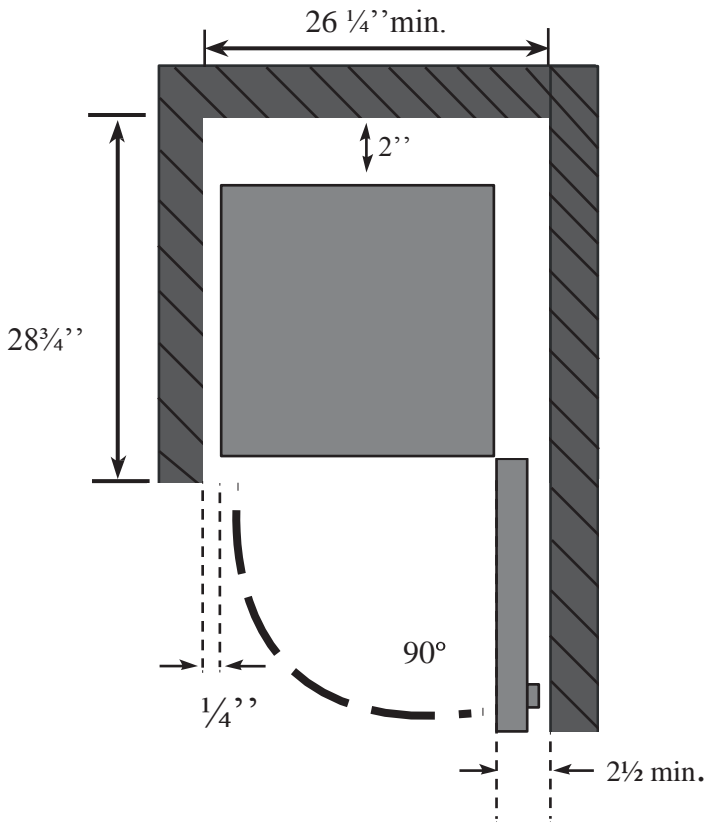

TBWC-168SS6L 168 Bottle Wine Cellar

Selected Model	
Model number	TBWC-168SS6L
Dimensions	
Width (in.)	23 1/2"
Depth (in.)	26 3/4"
Height (in.)	73 7/8"
Exterior Appearance	
Color Appearance	Stainless Steel
Handle Type	Curved
Installation Type	Freestanding or Built-In
Kick Plate	Stainless Steel
Capacity	
Total Capacity	168 Bottles
Features	
Temperature zone(s)	2
Adjustable Temperature	10-18°C (lower zone) 5-10°C (upper zone)
Built-in	Yes
Charcoal Filter	Yes
Configuration	Single Door
Control Type	Soft touch electronic control
Door Lock	Yes
Door opening orientation	To the left
Interior lighting	Blue LED
Leveling legs	Yes
Product type	Wine cooler
Shelves extension	On ball bearings
Shelves type	Wooden shelves Stainless steel frontage
Wine racks	16 Wooden Racks with Stainless Steel Frontage
Electrical Requirements	
Volts; Hertz; Amps	120V / 60 Hz / 15 amp
Warranty	
2 Year full Warranty	Entire appliance; parts and labour, in-home service
3-year total warranty	Compressor only

*****Please note : For model TBWC-168SS6L the handle is on the right side and so the opening door range is from right to left*****

Type of installation

Flush installation with cellar frame

Flush door with cabinet
Door opening at 120°

Flush door with cabinet
Door opening at 90°

The information contained on this technical sheet is based on sources believed to be reliable, but cannot be guaranteed and may be incomplete or changed without notice.