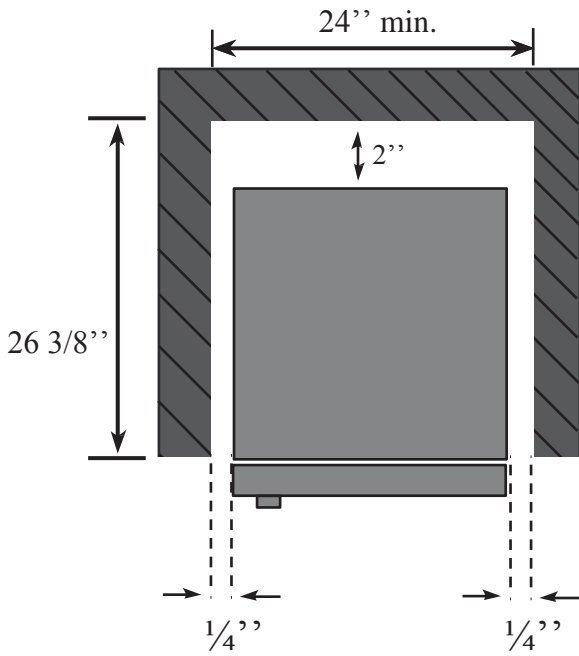

TBWC-168SS6L 168 Bottle Wine Cellar

Selected Model	
Model number	TBWC-168SS6L
Dimensions	
Width (in.)	23 1/2"
Depth (in.)	26 3/4"
Height (in.)	73 7/8"
Exterior Appearance	
Color Appearance	Stainless Steel
Handle Type	Curved
Installation Type	Freestanding or Built-In
Kick Plate	Stainless Steel
Capacity	
Total Capacity	168 Bottles
Features	
Temperature zone(s)	2
Adjustable Temperature	10-18°C (lower zone) 5-10°C (upper zone)
Built-in	Yes
Charcoal Filter	Yes
Configuration	Single Door
Control Type	Soft touch electronic control
Door Lock	Yes
Door opening orientation	To the left
Interior lighting	Blue LED
Leveling legs	Yes
Product type	Wine cooler
Shelves extension	On ball bearings
Shelves type	Wooden shelves Stainless steel frontage
Wine racks	16 Wooden Racks with Stainless Steel Frontage
Electrical Requirements	
Volts; Hertz; Amps	120V / 60 Hz / 15 amp
Warranty	
2 Year full Warranty	Entire appliance; parts and labour, in-home service
3-year total warranty	Compressor only

*****Please note : For model TBWC-168SS6L the handle is on the right side and so the opening door range is from right to left*****

Type of installation

Flush installation with cellar frame

Flush door with cabinet
Door opening at 120°