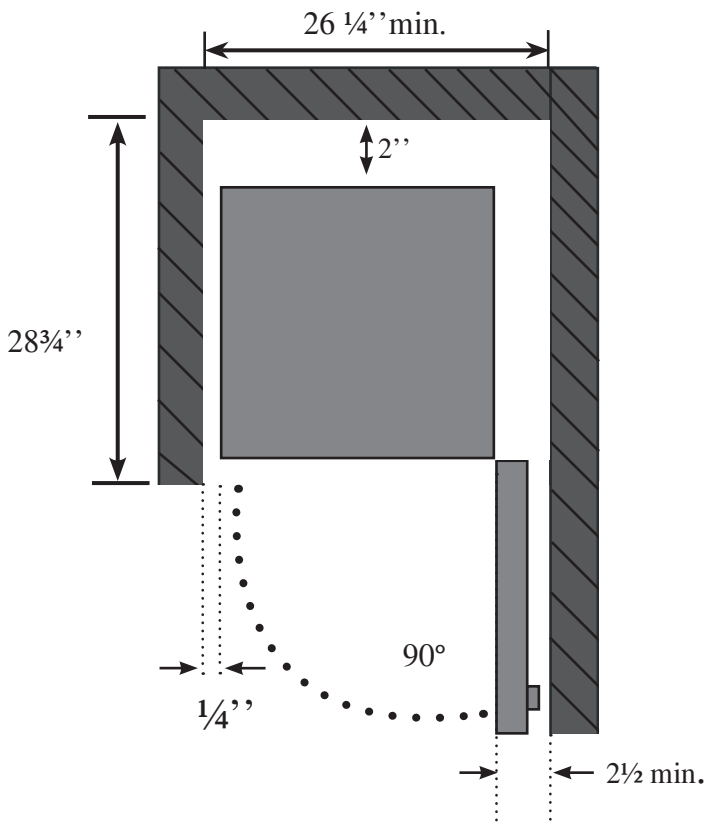

Selected Model	
Model number	TBWC-168SS6
Dimensions	
Width (in.)	23 1/2"
Depth (in.)	26 3/4"
Height (in.)	73 7/8"
Exterior Appearance	
Color Appearance	Stainless Steel
Handle Type	Curved
Installation Type	Freestanding or Built-In
Kick Plate	Stainless Steel
Capacity	
Total Capacity	168 Bottles
Features	
Temperature zone(s)	2
Adjustable Temperature	10-18°C (lower zone) 5-10°C (upper zone)
Built-in	Yes
Charcoal Filter	Yes
Configuration	Single Door
Control Type	Soft touch electronic control
Door Lock	Yes
Door opening orientation	To the Right
Interior lighting	Blue LED
Leveling legs	Yes
Shelves extension	On ball bearings
Shelves type	Wooden shelves   Stainless steel frontage
Wine racks	16 Wooden Racks with Stainless Steel Frontage
Electrical Requirements	
Volts; Hertz; Amps	120V / 60 Hz / 15 amp
Warranty	
2 Year full Warranty	Entire appliance; parts and labour, in-home service
3-year total warranty	Compressor only

Type of installation

Flush installation with cellar frame

Flush door with cabinet Door opening at 120°

Flush door with cabinet Door opening at 90°

The information contained on this technical sheet is based on sources believed to be reliable, but cannot be guaranteed and may be incomplete or changed without notice.