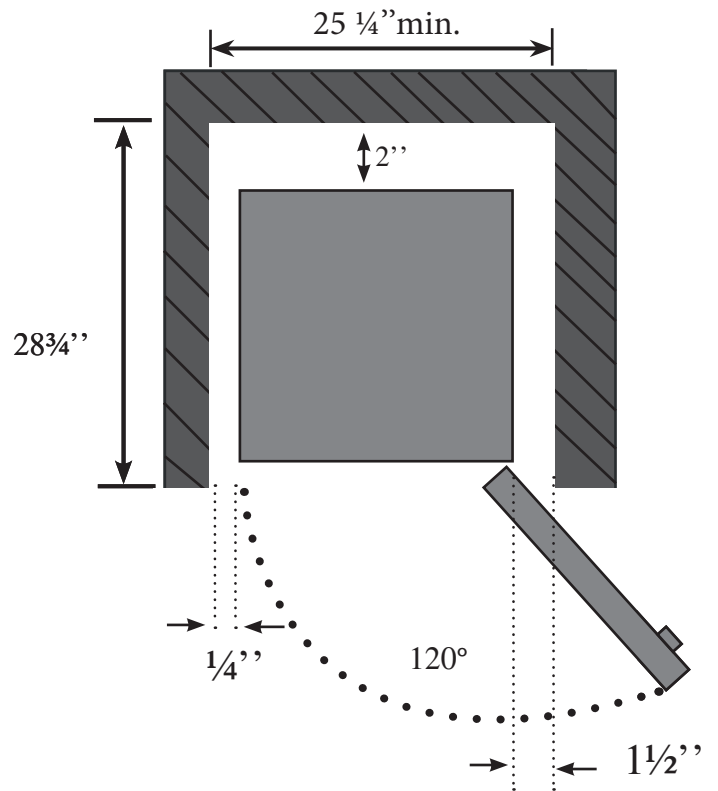

Selected Model	
Model number	TBWC-168SS6
Dimensions	
Width (in.)	23 1/2"
Depth (in.)	26 3/4"
Height (in.)	73 7/8"
Exterior Appearance	
Color Appearance	Stainless Steel
Handle Type	Curved
Installation Type	Freestanding or Built-In
Kick Plate	Stainless Steel
Capacity	
Total Capacity	168 Bottles
Features	
Temperature zone(s)	2
Adjustable Temperature	10-18°C (lower zone) 5-10°C (upper zone)
Built-in	Yes
Charcoal Filter	Yes
Configuration	Single Door
Control Type	Soft touch electronic control
Door Lock	Yes
Door opening orientation	To the Right
Interior lighting	Blue LED
Leveling legs	Yes
Shelves extension	On ball bearings
Shelves type	Wooden shelves   Stainless steel frontage
Wine racks	16 Wooden Racks with Stainless Steel Frontage
Electrical Requirements	
Volts; Hertz; Amps	120V / 60 Hz / 15 amp
Warranty	
2 Year full Warranty	Entire appliance; parts and labour, in-home service
3-year total warranty	Compressor only

Type of installation

Flush installation with cellar frame

Flush door with cabinet Door opening at 120°

Flush door with cabinet Door opening at 90°

The information contained on this technical sheet is based on sources believed to be reliable, but cannot be guaranteed and may be incomplete or changed without notice.