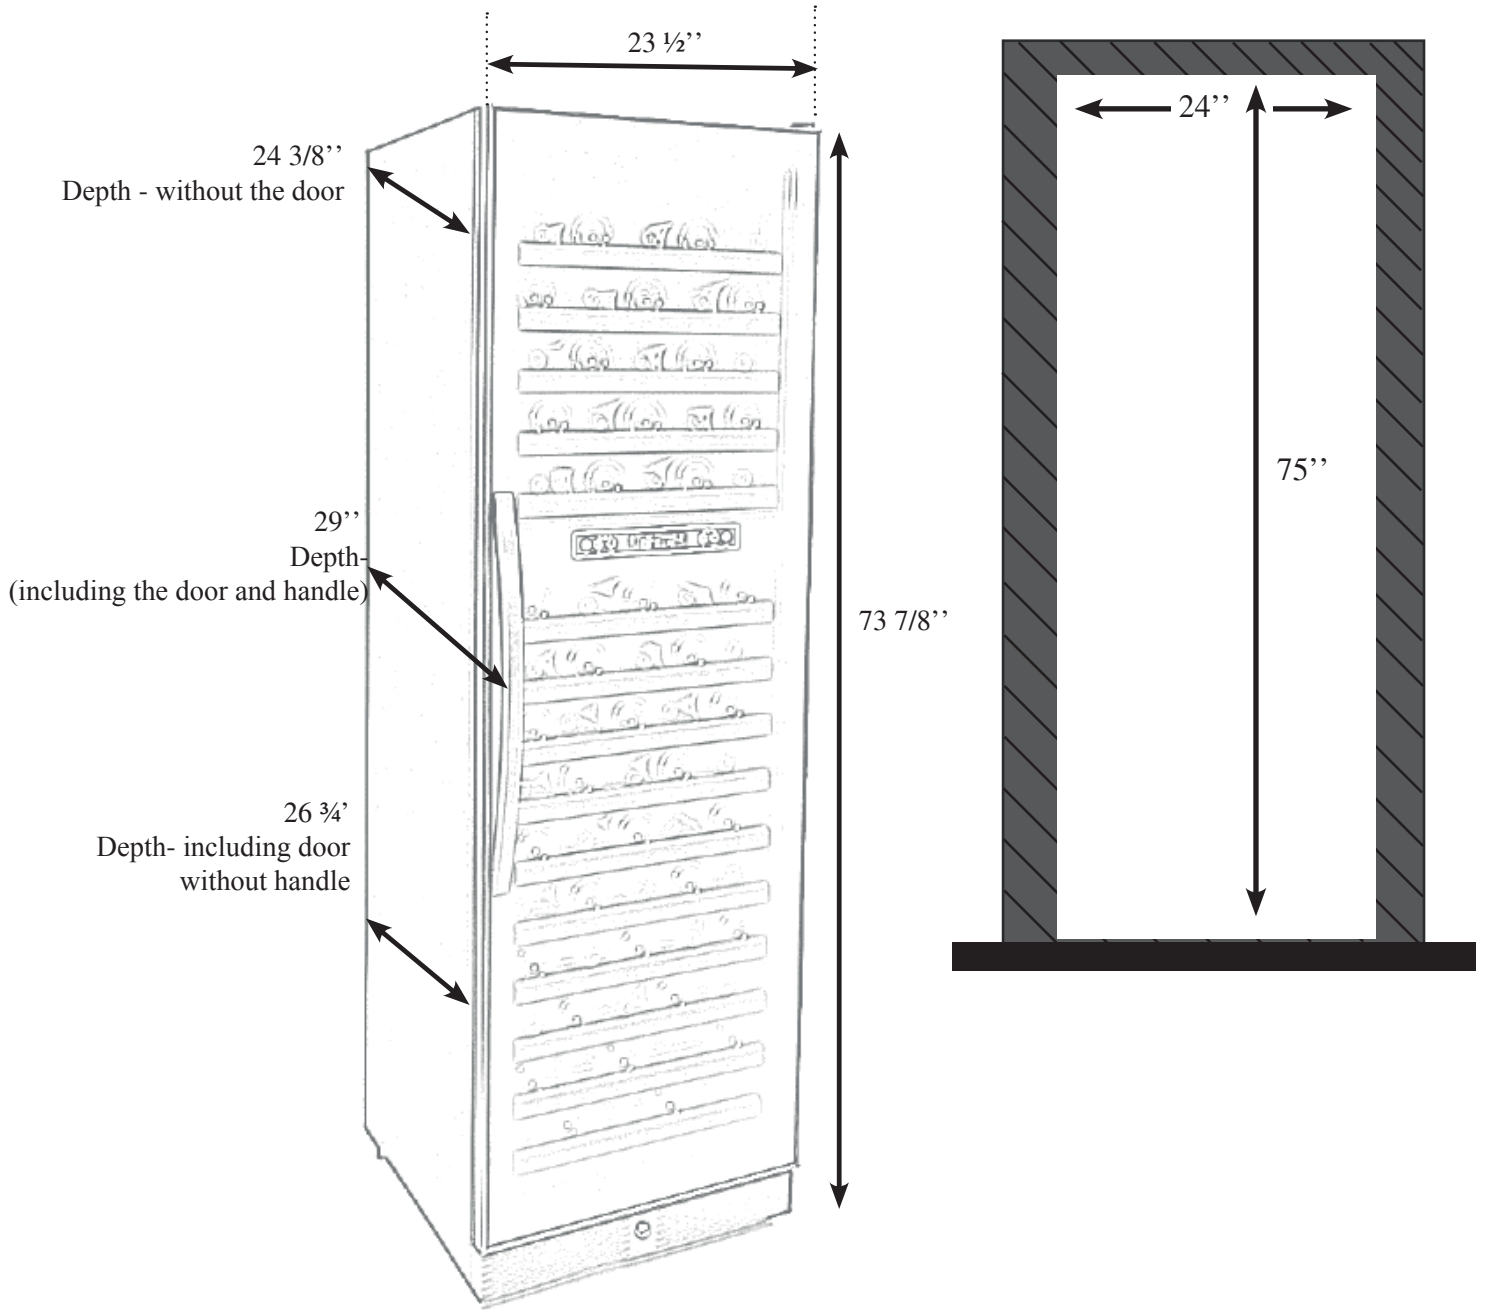

Selected Model	
Model number	TBWC-168SS6
Dimensions	
Width (in.)	23 1/2"
Depth (in.)	26 3/4"
Height (in.)	73 7/8"
Exterior Appearance	
Color Appearance	Stainless Steel
Handle Type	Curved
Installation Type	Freestanding or Built-In
Kick Plate	Stainless Steel
Capacity	
Total Capacity	168 Bottles
Features	
Temperature zone(s)	2
Adjustable Temperature	10-18°C (lower zone) 5-10°C (upper zone)
Built-in	Yes
Charcoal Filter	Yes
Configuration	Single Door
Control Type	Soft touch electronic control
Door Lock	Yes
Door opening orientation	To the Right
Interior lighting	Blue LED
Leveling legs	Yes
Shelves extension	On ball bearings
Shelves type	Wooden shelves   Stainless steel frontage
Wine racks	16 Wooden Racks with Stainless Steel Frontage
Electrical Requirements	
Volts; Hertz; Amps	120V / 60 Hz / 15 amp
Warranty	
2 Year full Warranty	Entire appliance; parts and labour, in-home service
3-year total warranty	Compressor only

Type of installation

Flush installation with cellar frame

Flush door with cabinet Door opening at 120°

Flush door with cabinet Door opening at 90°

The information contained on this technical sheet is based on sources believed to be reliable, but cannot be guaranteed and may be incomplete or changed without notice.