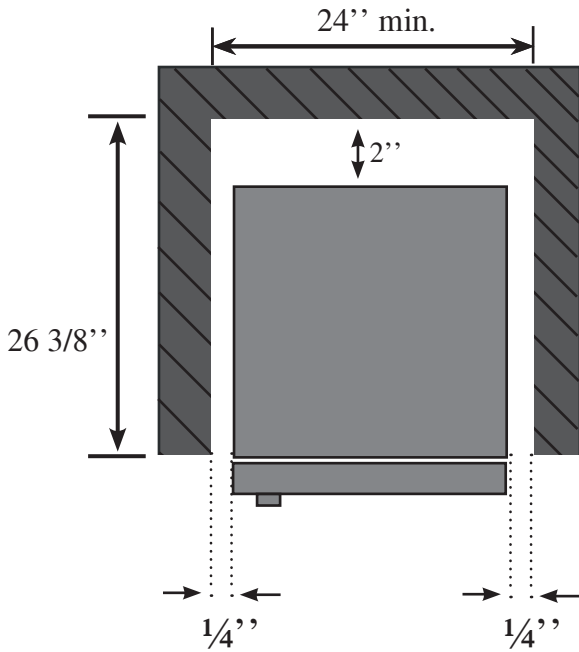

Selected Model	
Model number	TBWC-168SS6
Dimensions	
Width (in.)	23 1/2"
Depth (in.)	26 3/4"
Height (in.)	73 7/8"
Exterior Appearance	
Color Appearance	Stainless Steel
Handle Type	Curved
Installation Type	Freestanding or Built-In
Kick Plate	Stainless Steel
Capacity	
Total Capacity	168 Bottles
Features	
Temperature zone(s)	2
Adjustable Temperature	10-18°C (lower zone) 5-10°C (upper zone)
Built-in	Yes
Charcoal Filter	Yes
Configuration	Single Door
Control Type	Soft touch electronic control
Door Lock	Yes
Door opening orientation	To the Right
Interior lighting	Blue LED
Leveling legs	Yes
Shelves extension	On ball bearings
Shelves type	Wooden shelves   Stainless steel frontage
Wine racks	16 Wooden Racks with Stainless Steel Frontage
Electrical Requirements	
Volts; Hertz; Amps	120V / 60 Hz / 15 amp
Warranty	
2 Year full Warranty	Entire appliance; parts and labour, in-home service
3-year total warranty	Compressor only

Type of installation

Flush installation with cellar frame

Flush door with cabinet Door opening at 120°

Flush door with cabinet Door opening at 90°

The information contained on this technical sheet is based on sources believed to be reliable, but cannot be guaranteed and may be incomplete or changed without notice.