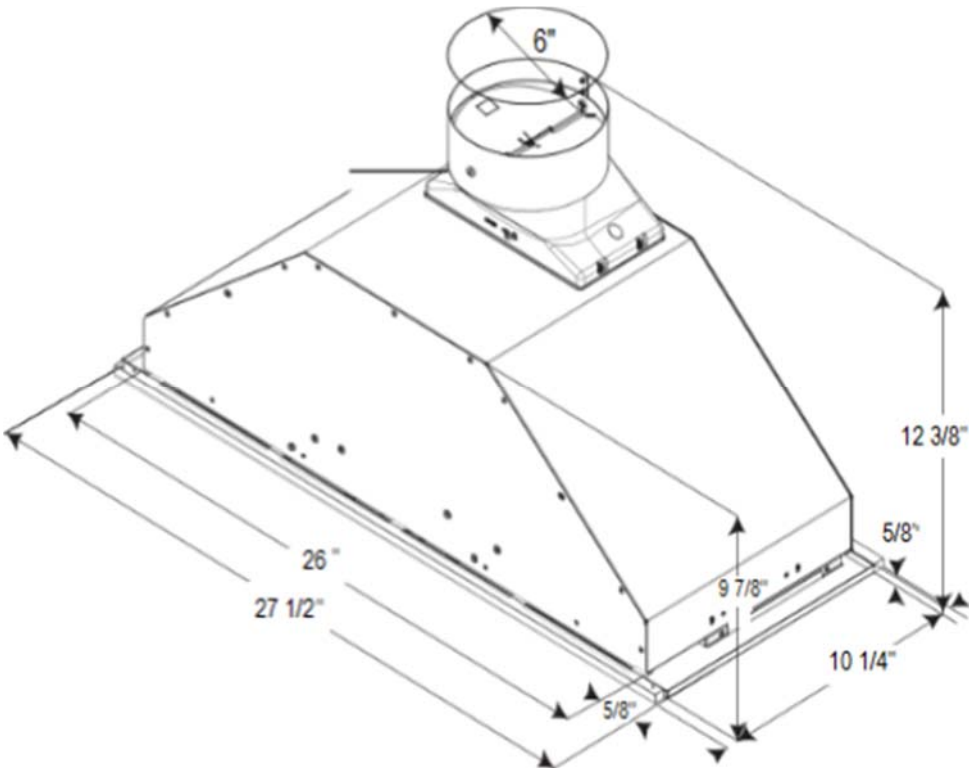

## AVC-276PS2

30" Insert hood

<b>Selected Model</b>	
Model number	AVC-276PS2
<b>Dimensions</b>	
Dimensions	27 1/2" (W) x 10 1/4" (D) x 12 3/8" (H)
<b>Exterior Appearance</b>	
Stainless steel grade	304
<b>Features</b>	
Control	Electronic push buttons
Lighting	2 bulbs, 1.5W LED (bulbs included) 2 bulbs, 2W LED (bulbs included)
Blower type	600 CFM, 3-speed
Blower performance	Speed 1, 298 CFM Speed 2, 457 CFM Speed 3, 600 CFM
Filter type	2 aluminium micro hole filters (included)
Duct transition	6" Round (Top)
Ducting	Ducted
UPC code	0632726207397
<b>Electrical Requirements</b>	
Electrical requirements	120V / 60Hz / 2.7 Amps
<b>Warranty</b>	
1-year Warranty	Parts and labour

**Dimensions**

**Installation**

A	Floor to ceiling height	variable
B	Floor to counter top height (standard)	36"
C	Recommended height between cooking surface and bottom of the hood	28" to 30"
D	Hood height	12 3/8"
E	Cabinet height	N-A