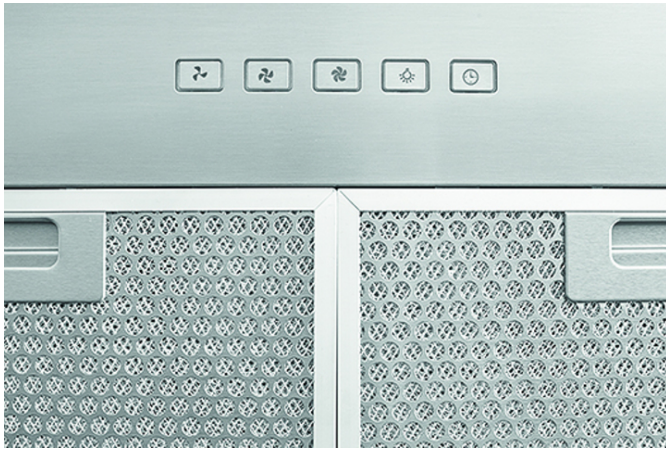

## AVC-276PS2

30" Insert hood

<b>Selected Model</b>	
Model number	AVC-276PS2
<b>Dimensions</b>	
Dimensions	27 1/2" (W) x 10 1/4" (D) x 12 3/8" (H)
<b>Exterior Appearance</b>	
Stainless steel grade	304
<b>Features</b>	
Control	Electronic push buttons
Lighting	2 bulbs, 1.5W LED (bulbs included) 2 bulbs, 2W LED (bulbs included)
Blower type	600 CFM, 3-speed
Blower performance	Speed 1, 298 CFM Speed 2, 457 CFM Speed 3, 600 CFM
Filter type	2 aluminium micro hole filters (included)
Duct transition	6" Round (Top)
Ducting	Ducted
UPC code	0632726207397
<b>Electrical Requirements</b>	
Electrical requirements	120V / 60Hz / 2.7 Amps
<b>Warranty</b>	
1-year Warranty	Parts and labour

**Dimensions**

**Installation**

A	Floor to ceiling height	variable
B	Floor to counter top height (standard)	36"
C	Recommended height between cooking surface and bottom of the hood	28" to 30"
D	Hood height	12 3/8"
E	Cabinet height	N-A