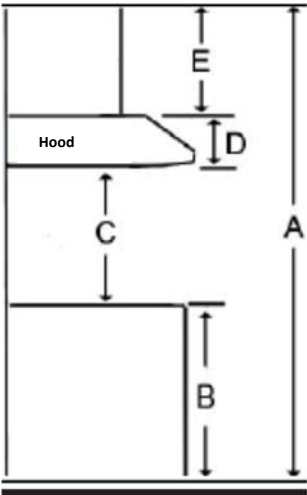

## AVC-276PS2

30" Insert hood

<b>Selected Model</b>	
Model number	AVC-276PS2
<b>Dimensions</b>	
Dimensions	27 1/2" (W) x 10 1/4" (D) x 12 3/8" (H)
<b>Exterior Appearance</b>	
Stainless steel grade	304
<b>Features</b>	
Control	Electronic push buttons
Lighting	2 bulbs, 1.5W LED (bulbs included) 2 bulbs, 2W LED (bulbs included)
Blower type	600 CFM, 3-speed
Blower performance	Speed 1, 298 CFM Speed 2, 457 CFM Speed 3, 600 CFM
Filter type	2 aluminium micro hole filters (included)
Duct transition	6" Round (Top)
Ducting	Ducted
UPC code	0632726207397
<b>Electrical Requirements</b>	
Electrical requirements	120V / 60Hz / 2.7 Amps
<b>Warranty</b>	
1-year Warranty	Parts and labour

**Dimensions**

**Installation**

A	Floor to ceiling height	variable
B	Floor to counter top height (standard)	36"
C	Recommended height between cooking surface and bottom of the hood	28" to 30"
D	Hood height	12 3/8"
E	Cabinet height	N-A