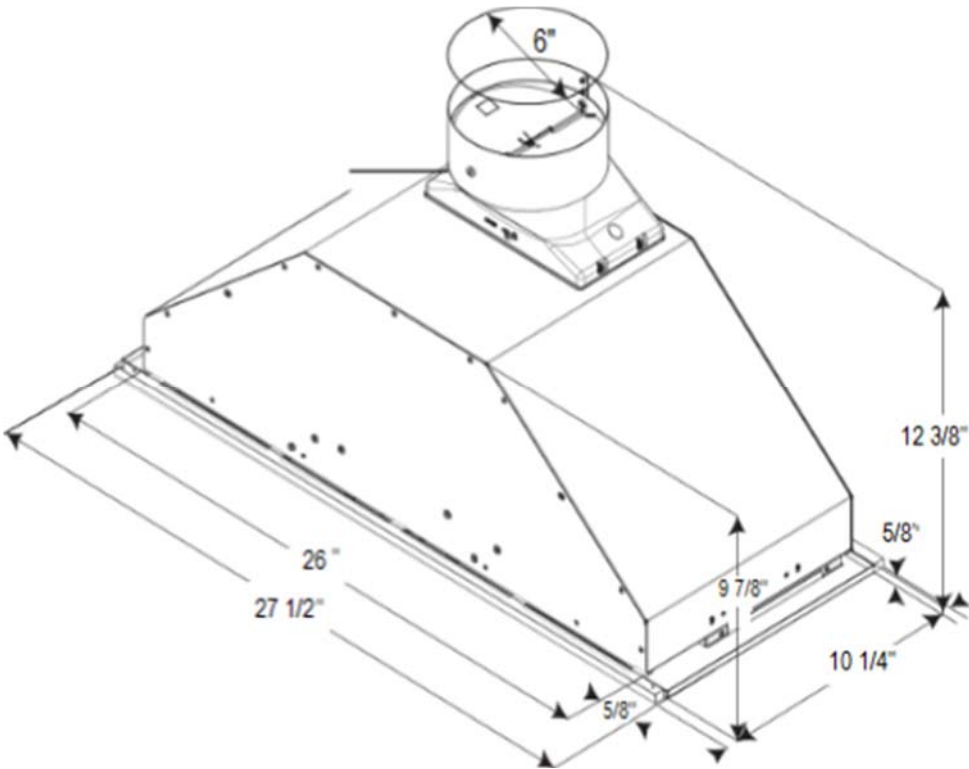

Selected Model	
Model number	AVC-276PS
Dimensions	
Dimensions	27 1/2" (W) x 10 1/4" (D) x 12 3/8" (H)
Exterior Appearance	
Stainless steel grade	304
Features	
Control	Electronic push buttons
Lighting	2 bulbs, 2W LED (bulbs included)
Blower type	600 CFM, 3-speed
Blower performance	Speed 1, 298 CFM Speed 2, 457 CFM Speed 3, 600 CFM
Filter type	2 aluminium micro hole filters (included)
Duct transition	6" Round (Top)
Ducting	Ducted
Electrical Requirements	
Electrical requirements	120V / 60Hz / 2.7 Amps
Warranty	
1-year Warranty	Parts and labour, in-home service

Dimensions

Installation

A	Floor to ceiling height	variable
B	Floor to counter top height (standard)	36"
C	Recommended height between cooking surface and bottom of the hood	28" to 30"
D	Hood height	12 3/8"
E	Cabinet height	N-A