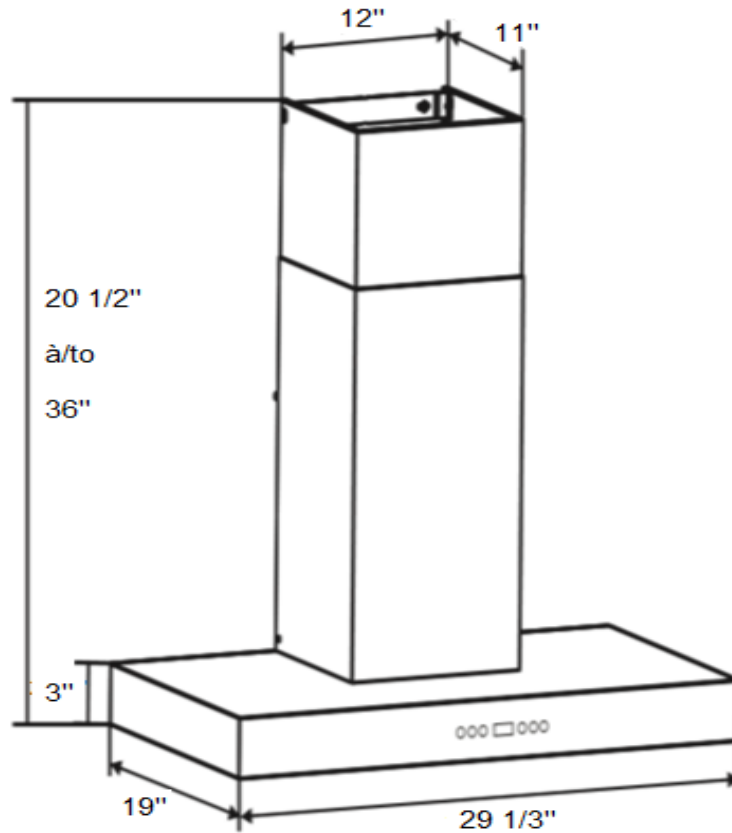

Model	AVC-306CS2
Features	
Control	Soft touch with half black frame
Lighting	2 bulbs, 2W LED (bulbs included)
Blower type	600 CFM, 5-speed
Filter type	3 aluminium micro hole filters (included) 3 filters chicane (inox)
Duct transition	6" Round (Top)
Ducting	Ducted
Chimney (ducted out)	For ceiling heights up to 9'0"
Exterior Appearance	
Stainless steel grade	430
Electrical Requirements	
Electrical requirements	120V / 60Hz / 2.7 Amps
Dimensions	
Dimensions	29 1/3" (W) x 19" (D) x 20 1/2" - 36" (H)
Warranty	
1-year Warranty	Parts and labour, in-home service

Dimensions

Installation

A	Floor to ceiling Height	TBD
B	Floor to counter Top Height (standard)	36"
C	Recommended Height between cooking surface and bottom of the hood	27" min. - 30" max
D	Hood Height	3"
E	Chimney Height	17 1/2" to 33"

Duct transition

6" Round (Top)

The information contained herein is based on sources that we believe to be reliable, but is not guaranteed by us, may be incomplete or may change without notice