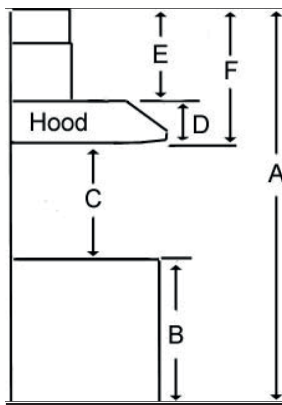

Model	AVC-306CS2
Features	
Control	Soft touch with half black frame
Lighting	2 bulbs, 2W LED (bulbs included)
Blower type	600 CFM, 5-speed
Filter type	3 aluminium micro hole filters (included) 3 filters chicane (inox)
Duct transition	6" Round (Top)
Ducting	Ducted
Chimney (ducted out)	For ceiling heights up to 9'0"
Exterior Appearance	
Stainless steel grade	430
Electrical Requirements	
Electrical requirements	120V / 60Hz / 2.7 Amps
Dimensions	
Dimensions	29 1/3" (W) x 19" (D) x 20 1/2" - 36" (H)
Warranty	
1-year Warranty	Parts and labour, in-home service

Dimensions

Installation

A	Floor to ceiling Height	TBD
B	Floor to counter Top Height (standard)	36"
C	Recommended Height between cooking surface and bottom of the hood	27" min. - 30" max
D	Hood Height	3"
E	Chimney Height	17 1/2" to 33"

Duct transition

6" Round (Top)

The information contained herein is based on sources that we believe to be reliable, but is not guaranteed by us, may be incomplete or may change without notice