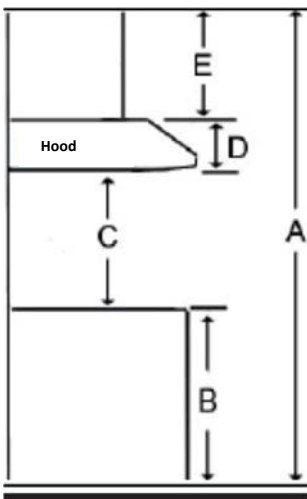

Model	AVF-306PS
Features	
Control	Soft touch with LED display
Blower type	600 CFM, 5-speed
Duct transition	6" Round (Top)
Ducting	Ducted
Electrical Requirements	
Electrical requirements	120V/ 60Hz/ 3.7 Amps
Dimensions	
Dimensions	29 1/2" (W) x 12" (D) x 11 1/2" (H)

Dimensions

Installation

A	Floor to ceiling height	variable
B	Floor to counter top height (standard)	36"
C	Recommended height between cooking surface and bottom of the hood	28 to 30"
D	Hood height	12"
E	Chimney height	N/A

Duct transition

6" top round

The information contained herein is based on sources that we believe to be reliable, but is not guaranteed by us, may be incomplete and/or may change without notice.