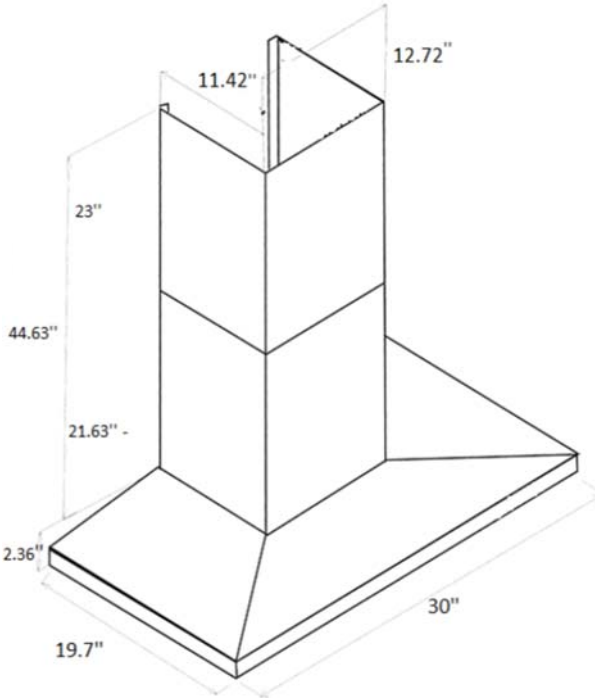

Model	AVH-308CS
<b>Features</b>	
Control	Soft touch with LED display
Lighting	2 bulbs, 3W LED (bulbs included)
Blower type	860 CFM, 6-Speed
Blower performance	Speed 1, 2.4 sones
	Speed 6, 6.2 sones
Filter type	2 aluminium micro hole filters (included)
	2 Stainless steel baffle filters (included)
Duct transition	6" Round (Top)
Ducting	Ducted
Chimney (ducted out)	For ceiling heights up to 9'0"
<b>Exterior Appearance</b>	
Stainless steel grade	201
<b>Electrical Requirements</b>	
Electrical requirements	120V / 60Hz / 2.7 Amps
<b>Dimensions</b>	
Dimensions	29 1/2" (W) x 19 3/4" (D) x 3 1/4" (H)
<b>Warranty</b>	
1-year Warranty	Parts and labour, in-home service

**Dimensions**

**Installation**

A	Floor to ceiling height	variable
B	Floor to counter top height (standard)	36"
C	Recommended height between cooking surface and bottom of the hood	28" to 30"
D	Hood height	2.36"
E	Chimney height	Max 44.63"

**Duct transition**

6" round top

The information contained herein is based on sources that we believe to be reliable, but is not guaranteed by us, may be incomplete and/or may change without notice.