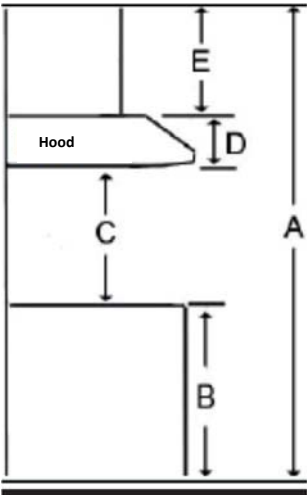

Model	AVH-308CS
<b>Features</b>	
Control	Soft touch with LED display
Lighting	2 bulbs, 3W LED (bulbs included)
Blower type	860 CFM, 6-Speed
Blower performance	Speed 1, 2.4 sones
	Speed 6, 6.2 sones
Filter type	2 aluminium micro hole filters (included)
	2 Stainless steel baffle filters (included)
Duct transition	6" Round (Top)
Ducting	Ducted
Chimney (ducted out)	For ceiling heights up to 9'0"
<b>Exterior Appearance</b>	
Stainless steel grade	201
<b>Electrical Requirements</b>	
Electrical requirements	120V / 60Hz / 2.7 Amps
<b>Dimensions</b>	
Dimensions	29 1/2" (W) x 19 3/4" (D) x 3 1/4" (H)
<b>Warranty</b>	
1-year Warranty	Parts and labour, in-home service

**Dimensions**

**Installation**

A	Floor to ceiling height	variable
B	Floor to counter top height (standard)	36"
C	Recommended height between cooking surface and bottom of the hood	28" to 30"
D	Hood height	2.36"
E	Chimney height	Max 44.63"

**Duct transition**

6" round top

The information contained herein is based on sources that we believe to be reliable, but is not guaranteed by us, may be incomplete and/or may change without notice.