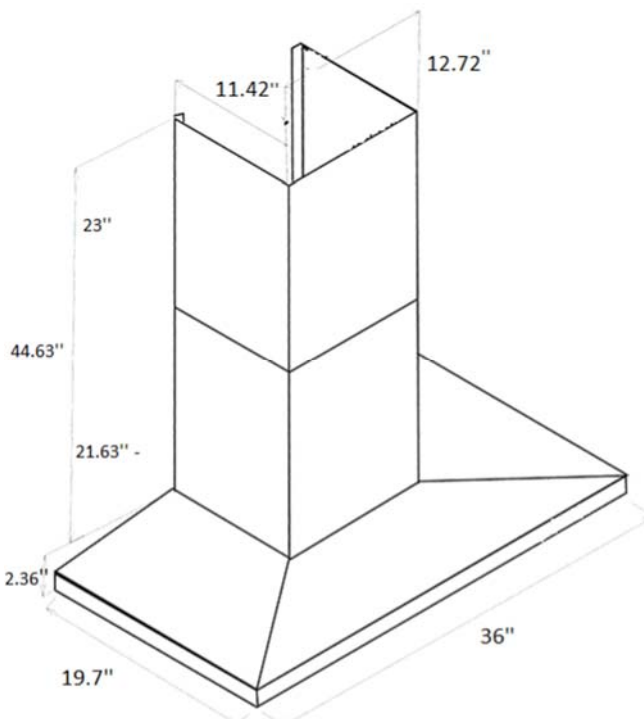

Model	AVH-308CS
<b>Features</b>	
Control	Soft touch with LED display
Lighting	2 bulbs, 3W LED (bulbs included)
Blower type	860 CFM, 6-Speed
Blower performance	Speed 1, 2.4 sones
	Speed 6, 6.2 sones
Filter type	2 aluminium micro hole filters (included)
	2 Stainless steel baffle filters (included)
Duct transition	6" Round (Top)
Ducting	Ducted
Chimney (ducted out)	For ceiling heights up to 9'0"
<b>Exterior Appearance</b>	
Stainless steel grade	201
<b>Electrical Requirements</b>	
Electrical requirements	120V / 60Hz / 2.7 Amps
<b>Dimensions</b>	
Dimensions	29 1/2" (W) x 19 3/4" (D) x 3 1/4" (H)
<b>Warranty</b>	
1-year Warranty	Parts and labour, in-home service

**Dimensions**

**Installation**

A	Floor to ceiling height	variable
B	Floor to counter top height (standard)	36"
C	Recommended height between cooking surface and bottom of the hood	28" to 30"
D	Hood height	2.36"
E	Chimney height	Max 44.63"

**Duct transition**

6" round top

The information contained herein is based on sources that we believe to be reliable, but is not guaranteed by us, may be incomplete and/or may change without notice.