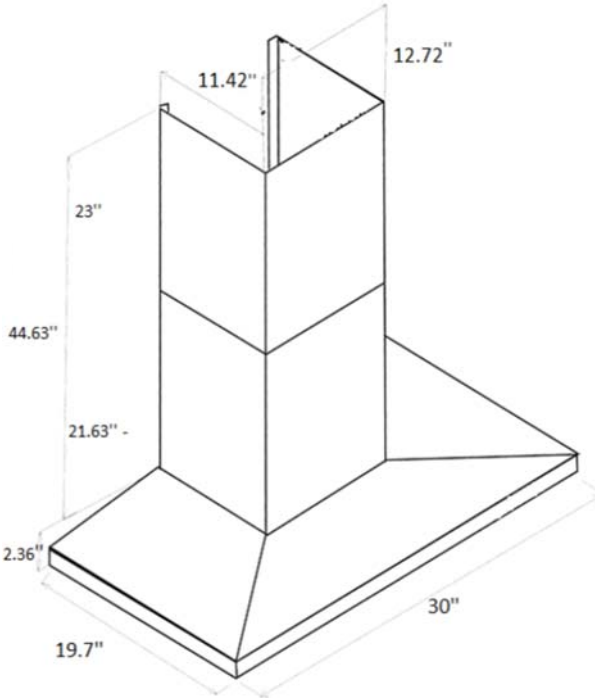

Model	AVH-368CS
Features	
Control	Soft touch with LED display
Lighting	2 bulbs, 3W LED (bulbs included)
Blower type	860 CFM, 6-Speed
Blower performance	Speed 1, 2.4 sones
	Speed 6, 6.2 sones
Filter type	3 aluminium superior micro hole filters and stainless steel baffle filters included
Duct transition	6" Round (Top)
Ducting	Ducted
Chimney (ducted out)	For ceiling heights up to 9'0"
Exterior Appearance	
Stainless steel grade	201
Electrical Requirements	
Electrical requirements	120V / 60Hz / 2.7 Amps
Dimensions	
Dimensions	35 1/2" (W) x 19 3/4" (D) x 3 1/4" (H)
Warranty	
1-year Warranty	Parts and labour, in-home service

Dimensions

Installation

A	Floor to ceiling height	variable
B	Floor to counter top height (standard)	36"
C	Recommended height between cooking surface and bottom of the hood	28" to 30"
D	Hood height	2.36"
E	Chimney height	Max 44.63"