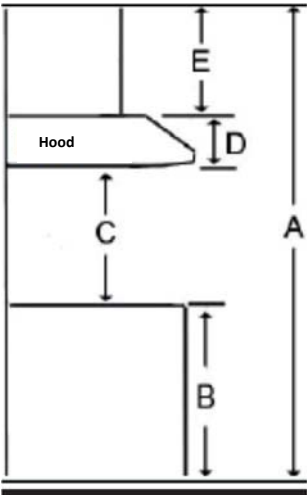

Model	AVH-368CS
Features	
Control	Soft touch with LED display
Lighting	2 bulbs, 3W LED (bulbs included)
Blower type	860 CFM, 6-Speed
Blower performance	Speed 1, 2.4 sones
	Speed 6, 6.2 sones
Filter type	3 aluminium superior micro hole filters and stainless steel baffle filters included
Duct transition	6" Round (Top)
Ducting	Ducted
Chimney (ducted out)	For ceiling heights up to 9'0"
Exterior Appearance	
Stainless steel grade	201
Electrical Requirements	
Electrical requirements	120V / 60Hz / 2.7 Amps
Dimensions	
Dimensions	35 1/2" (W) x 19 3/4" (D) x 3 1/4" (H)
Warranty	
1-year Warranty	Parts and labour, in-home service

Dimensions

Installation

A	Floor to ceiling height	variable
B	Floor to counter top height (standard)	36"
C	Recommended height between cooking surface and bottom of the hood	28" to 30"
D	Hood height	2.36"
E	Chimney height	Max 44.63"

Duct transition

6" round top

The information contained herein is based on sources that we believe to be reliable, but is not guaranteed by us, may be incomplete and/or may change without notice.