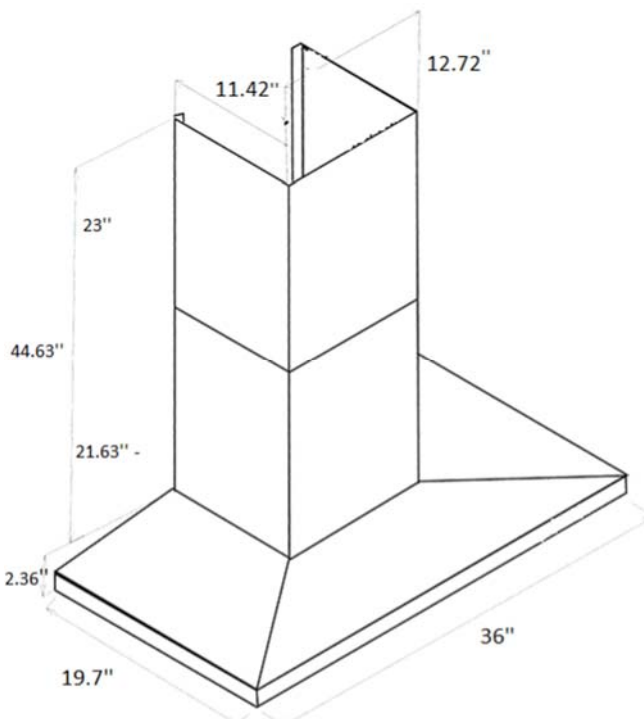

Model	AVH-368CS
Features	
Control	Soft touch with LED display
Lighting	2 bulbs, 3W LED (bulbs included)
Blower type	860 CFM, 6-Speed
Blower performance	Speed 1, 2.4 sones
	Speed 6, 6.2 sones
Filter type	3 aluminium superior micro hole filters and stainless steel baffle filters included
Duct transition	6" Round (Top)
Ducting	Ducted
Chimney (ducted out)	For ceiling heights up to 9'0"
Exterior Appearance	
Stainless steel grade	201
Electrical Requirements	
Electrical requirements	120V / 60Hz / 2.7 Amps
Dimensions	
Dimensions	35 1/2" (W) x 19 3/4" (D) x 3 1/4" (H)
Warranty	
1-year Warranty	Parts and labour, in-home service

Dimensions

Installation

A	Floor to ceiling height	variable
B	Floor to counter top height (standard)	36"
C	Recommended height between cooking surface and bottom of the hood	28" to 30"
D	Hood height	2.36"
E	Chimney height	Max 44.63"