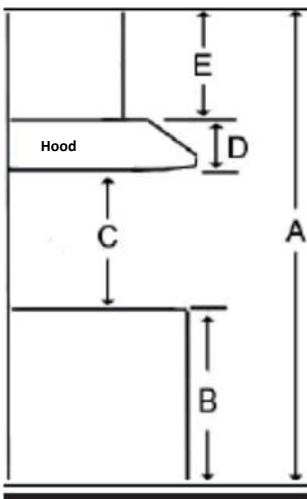

Model	AVI-369IS2
Exterior Appearance	
Stainless steel grade	201
Features	
Control	Soft touch on both sides with LCD screen
Lighting	4 bulbs, 2W LED (bulbs included)
Blower type	900 CFM , 6-speeds
Blower performance	Speed 1, 0.3 sones Speed 6, 7.0 sones
Filter type	3 aluminium micro hole filters (included)
Duct transition	6" Round (Top)
Ducting	Ducted
Chimney (ducted out)	For ceiling heights up to 8'0"
Electrical Requirements	
Electrical requirements	120V / 60Hz / 2.7 Amps
Dimensions	
Dimensions	35 1/2" (W) x 23 5/8" (D) x 3 1/8" (H)
Warranty	
1-year Warranty	Parts and labour, in-home service

Dimensions

Installation

A	Floor to ceiling height	variable
B	Floor to counter top height (standard)	36"
C	Recommended height between cooking surface and bottom of the hood	28" to 30"
D	Hood height	3 1/8"
E	Cabinet height	20. to 42"

Duct transition

6" round top

The information contained herein is based on sources that we believe to be reliable, but is not guaranteed by us, may be incomplete and/or may change without notice.