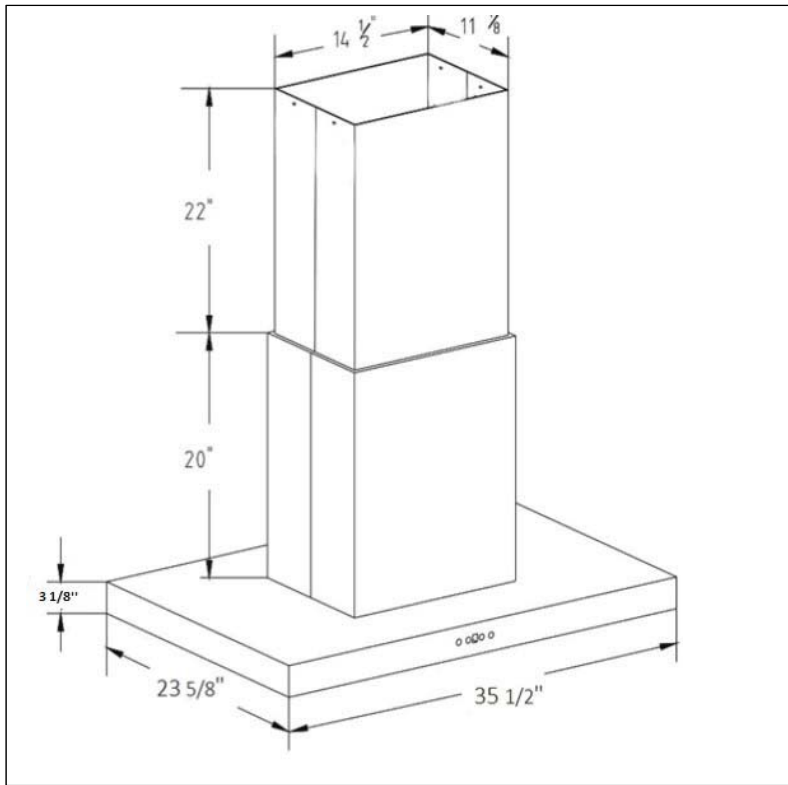

Model	AVI-369IS2
Exterior Appearance	
Stainless steel grade	201
Features	
Control	Soft touch on both sides with LCD screen
Lighting	4 bulbs, 2W LED (bulbs included)
Blower type	900 CFM , 6-speeds
Blower performance	Speed 1, 0.3 sones Speed 6, 7.0 sones
Filter type	3 aluminium micro hole filters (included)
Duct transition	6" Round (Top)
Ducting	Ducted
Chimney (ducted out)	For ceiling heights up to 8'0"
Electrical Requirements	
Electrical requirements	120V / 60Hz / 2.7 Amps
Dimensions	
Dimensions	35 1/2" (W) x 23 5/8" (D) x 3 1/8" (H)
Warranty	
1-year Warranty	Parts and labour, in-home service

Dimensions

Installation

A	Floor to ceiling height	variable
B	Floor to counter top height (standard)	36"
C	Recommended height between cooking surface and bottom of the hood	28" to 30"
D	Hood height	3 1/8"
E	Cabinet height	20. to 42"